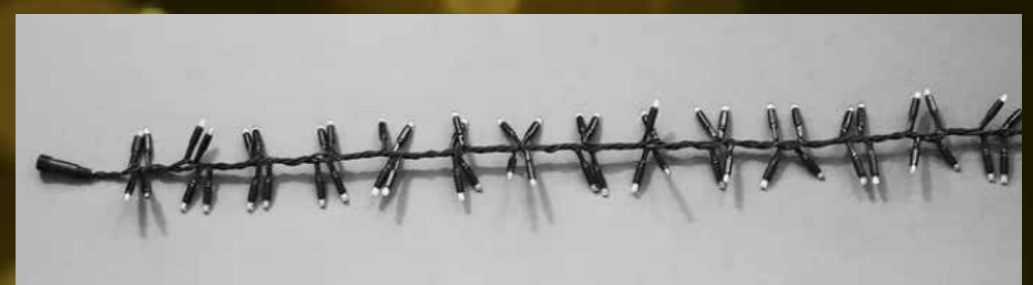

£36.10

029-682 String Lite® QF+ 40 LED
rgb, 4m black rubber cable, 36V,
2,3W
Quantity Available 83

£41.76

Magic String Lite

Unlike other String Lite products, which have single LEDs spaced evenly along the chain, Magic String Lite has clusters of 4 LEDs in a cross formation, crowding more light points in a shorter cable length. With so many LEDs, when viewed from a distance it creates the illusion of a continuous line perfect for contour lighting.

019-404 Magic String Lite® QF+,
144 LED ww, 6m black cable, 230V,
7W

Quantity Available 36

£52.30

019-405 QF+ Magic String Lite®,
144 LED wh, 6m black cable, 230V,
7W

Quantity Available 39

£52.21

019-406 Magic String Lite® QF+,
120 LED ww, 2,5m black cable,
230V, 7W