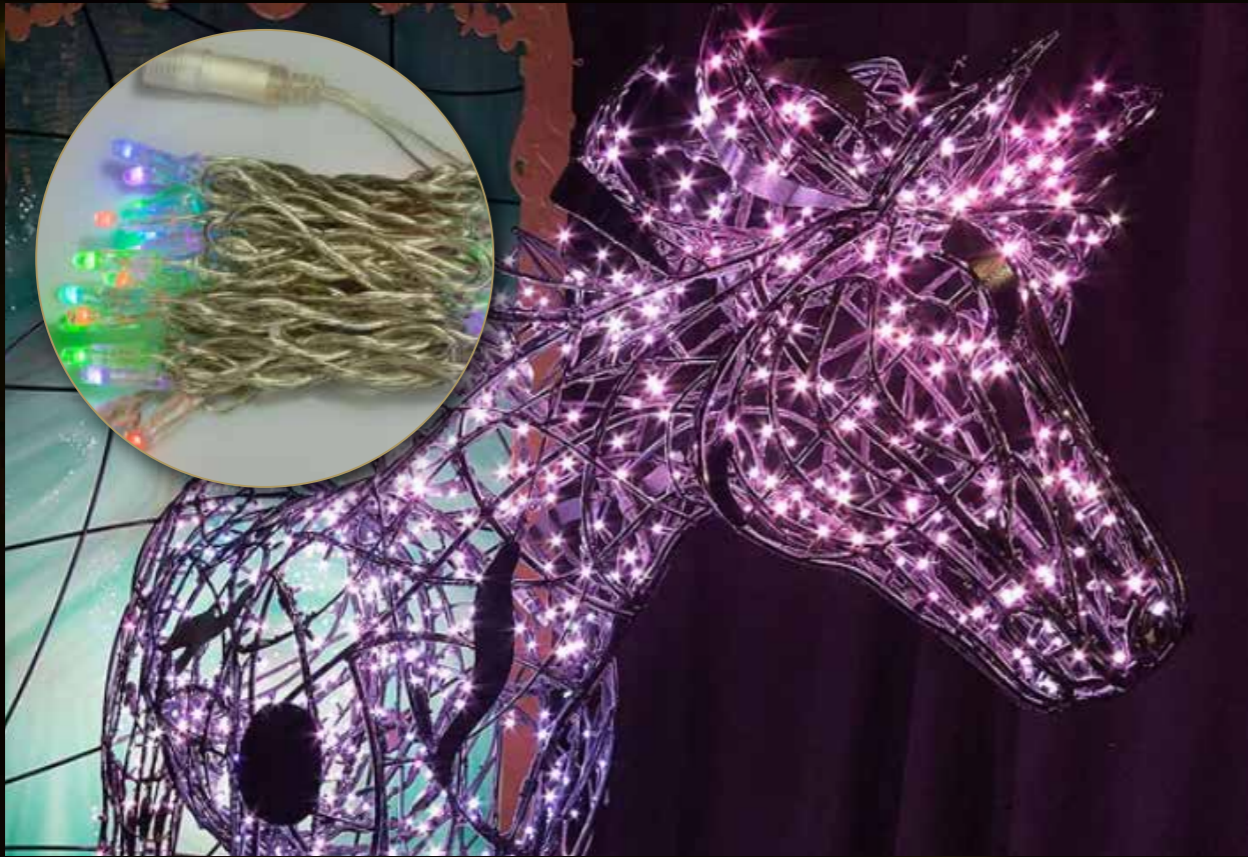

029-680 String Lite® QF+ 40 LED
rgb, 4m transparent PVC cable, 36V,
2,3W
Quantity Available 31

£36.10