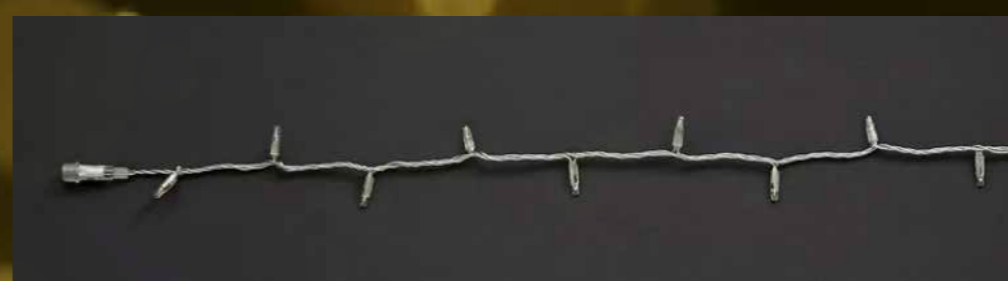

£47.00

019-361 String Lite® QF+, 120 LED
re, 20m black cable, 230V, 7W
Quantity Available 20

£47.40

019-362 String Lite® QF+, 120 LED
am, 20m black cable, 230V, 7W
Quantity Available 22

£43.08

019-364 String Lite® QF+, 120 LED
multi colour, 20m black cable, 230V,
7W Quantity Available 16

£53.75

019-427 String Lite® QF+, 120 LED
gr, 20m black cable, 230V, 7W
Quantity Available 9

£57.66

029-001 String Lite® QF+, 120 LED
wh, 12m transparent PVC cable, 36V,
4,3W
Quantity Available 56

£45.96

029-002 String Lite® QF+, 120 LED
ww, 12m transparent PVC cable, 36V,
4,3W