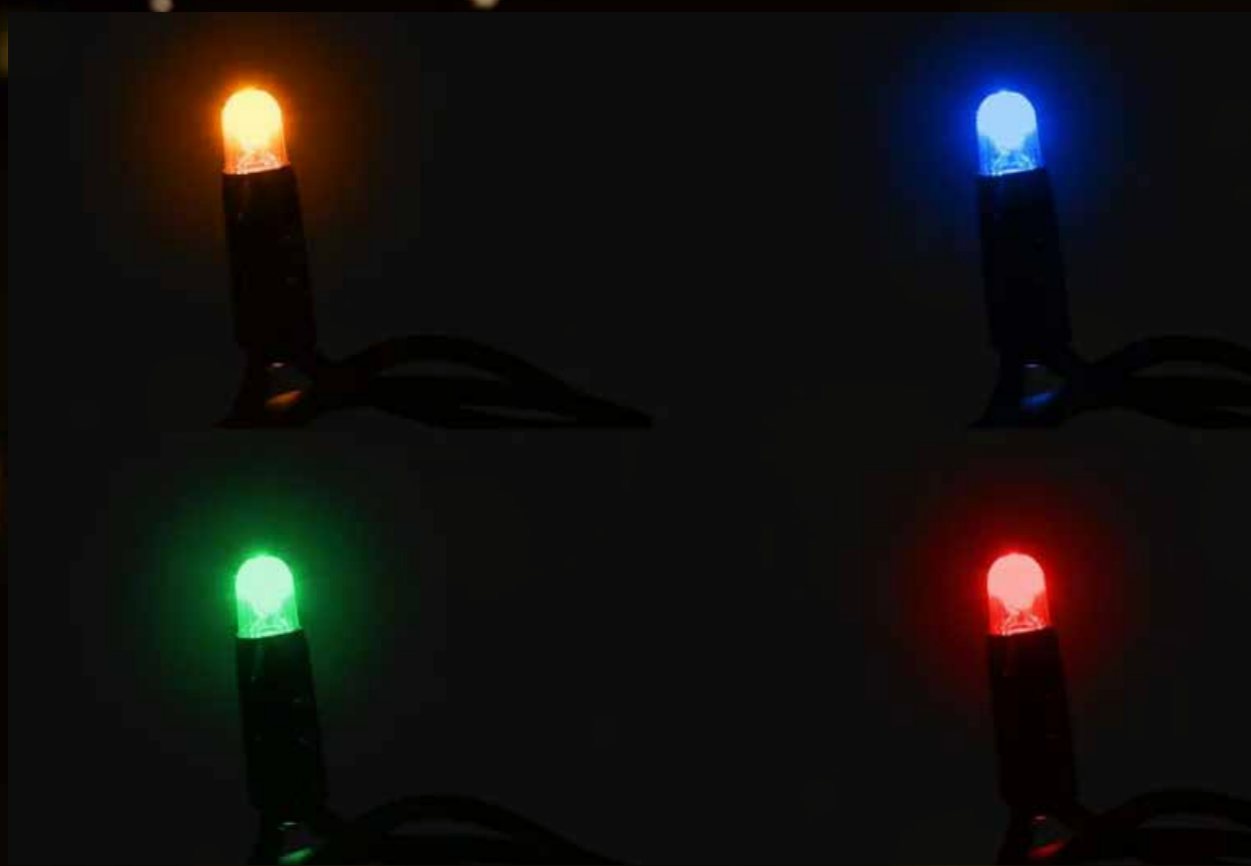

Christmas Light Chains

market

String Lite
Drape Lite
Ice Lite
Rope Lite

mk
ILLUMINATION

Premium High Quality Outdoor & Indoor Christmas Lights & Chains

Our lighting products essentially comprises of our base selection of light chains including string, drape, ice and mesh lights. With a combination of LED's you can build up your lighting concept to include animated effects, motifs and even sculptures. All our products are built to last and have an IP67 rating and our QuickFix system.

£47.00

019-361 String Lite® QF+, 120 LED
re, 20m black cable, 230V, 7W
Quantity Available 20

£47.40

019-362 String Lite® QF+, 120 LED
am, 20m black cable, 230V, 7W
Quantity Available 22

£43.08

019-364 String Lite® QF+, 120 LED
multi colour, 20m black cable, 230V,
7W Quantity Available 16

£53.75

019-427 String Lite® QF+, 120 LED
gr, 20m black cable, 230V, 7W
Quantity Available 9

£57.66

029-001 String Lite® QF+, 120 LED
wh, 12m transparent PVC cable, 36V,
4,3W
Quantity Available 56

£45.96

029-002 String Lite® QF+, 120 LED
ww, 12m transparent PVC cable, 36V,
4,3W