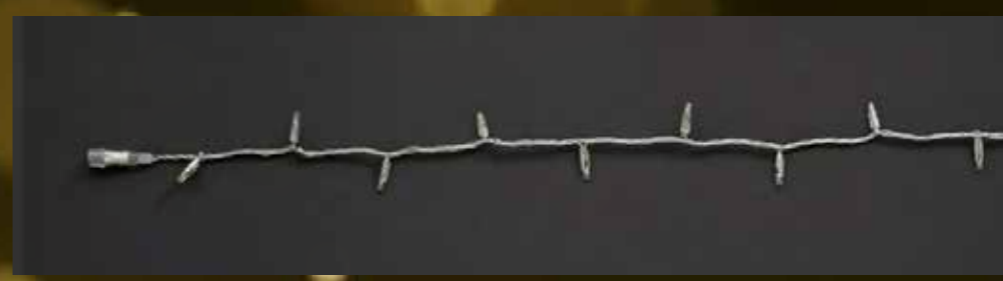

029-073 String Lite® QF+ 120 LED gr, 12m transparent PVC cable, 36V, 4,3W
Quantity Available 62

£44.11