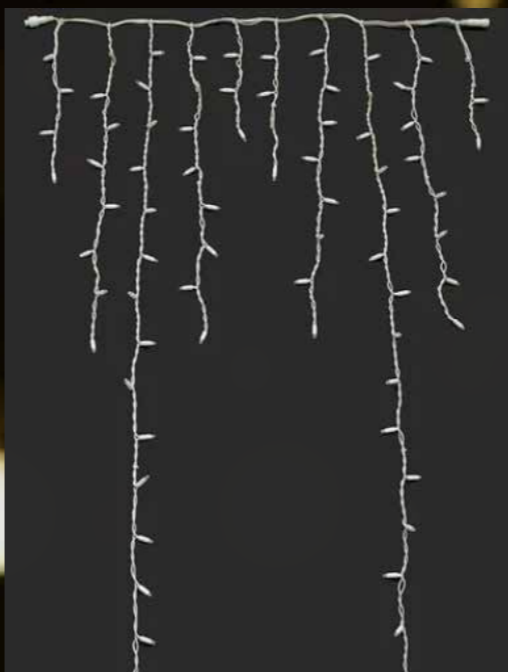

019-346 QF +
Giant Ice Lite®
304 LED ww,
4m x 1,5m white
cable, 230V,
14W

Quantity Available
26

£77.38

| Dual String Lite

Dual strings feature two parallel wires with LED bulbs attached at regular intervals.