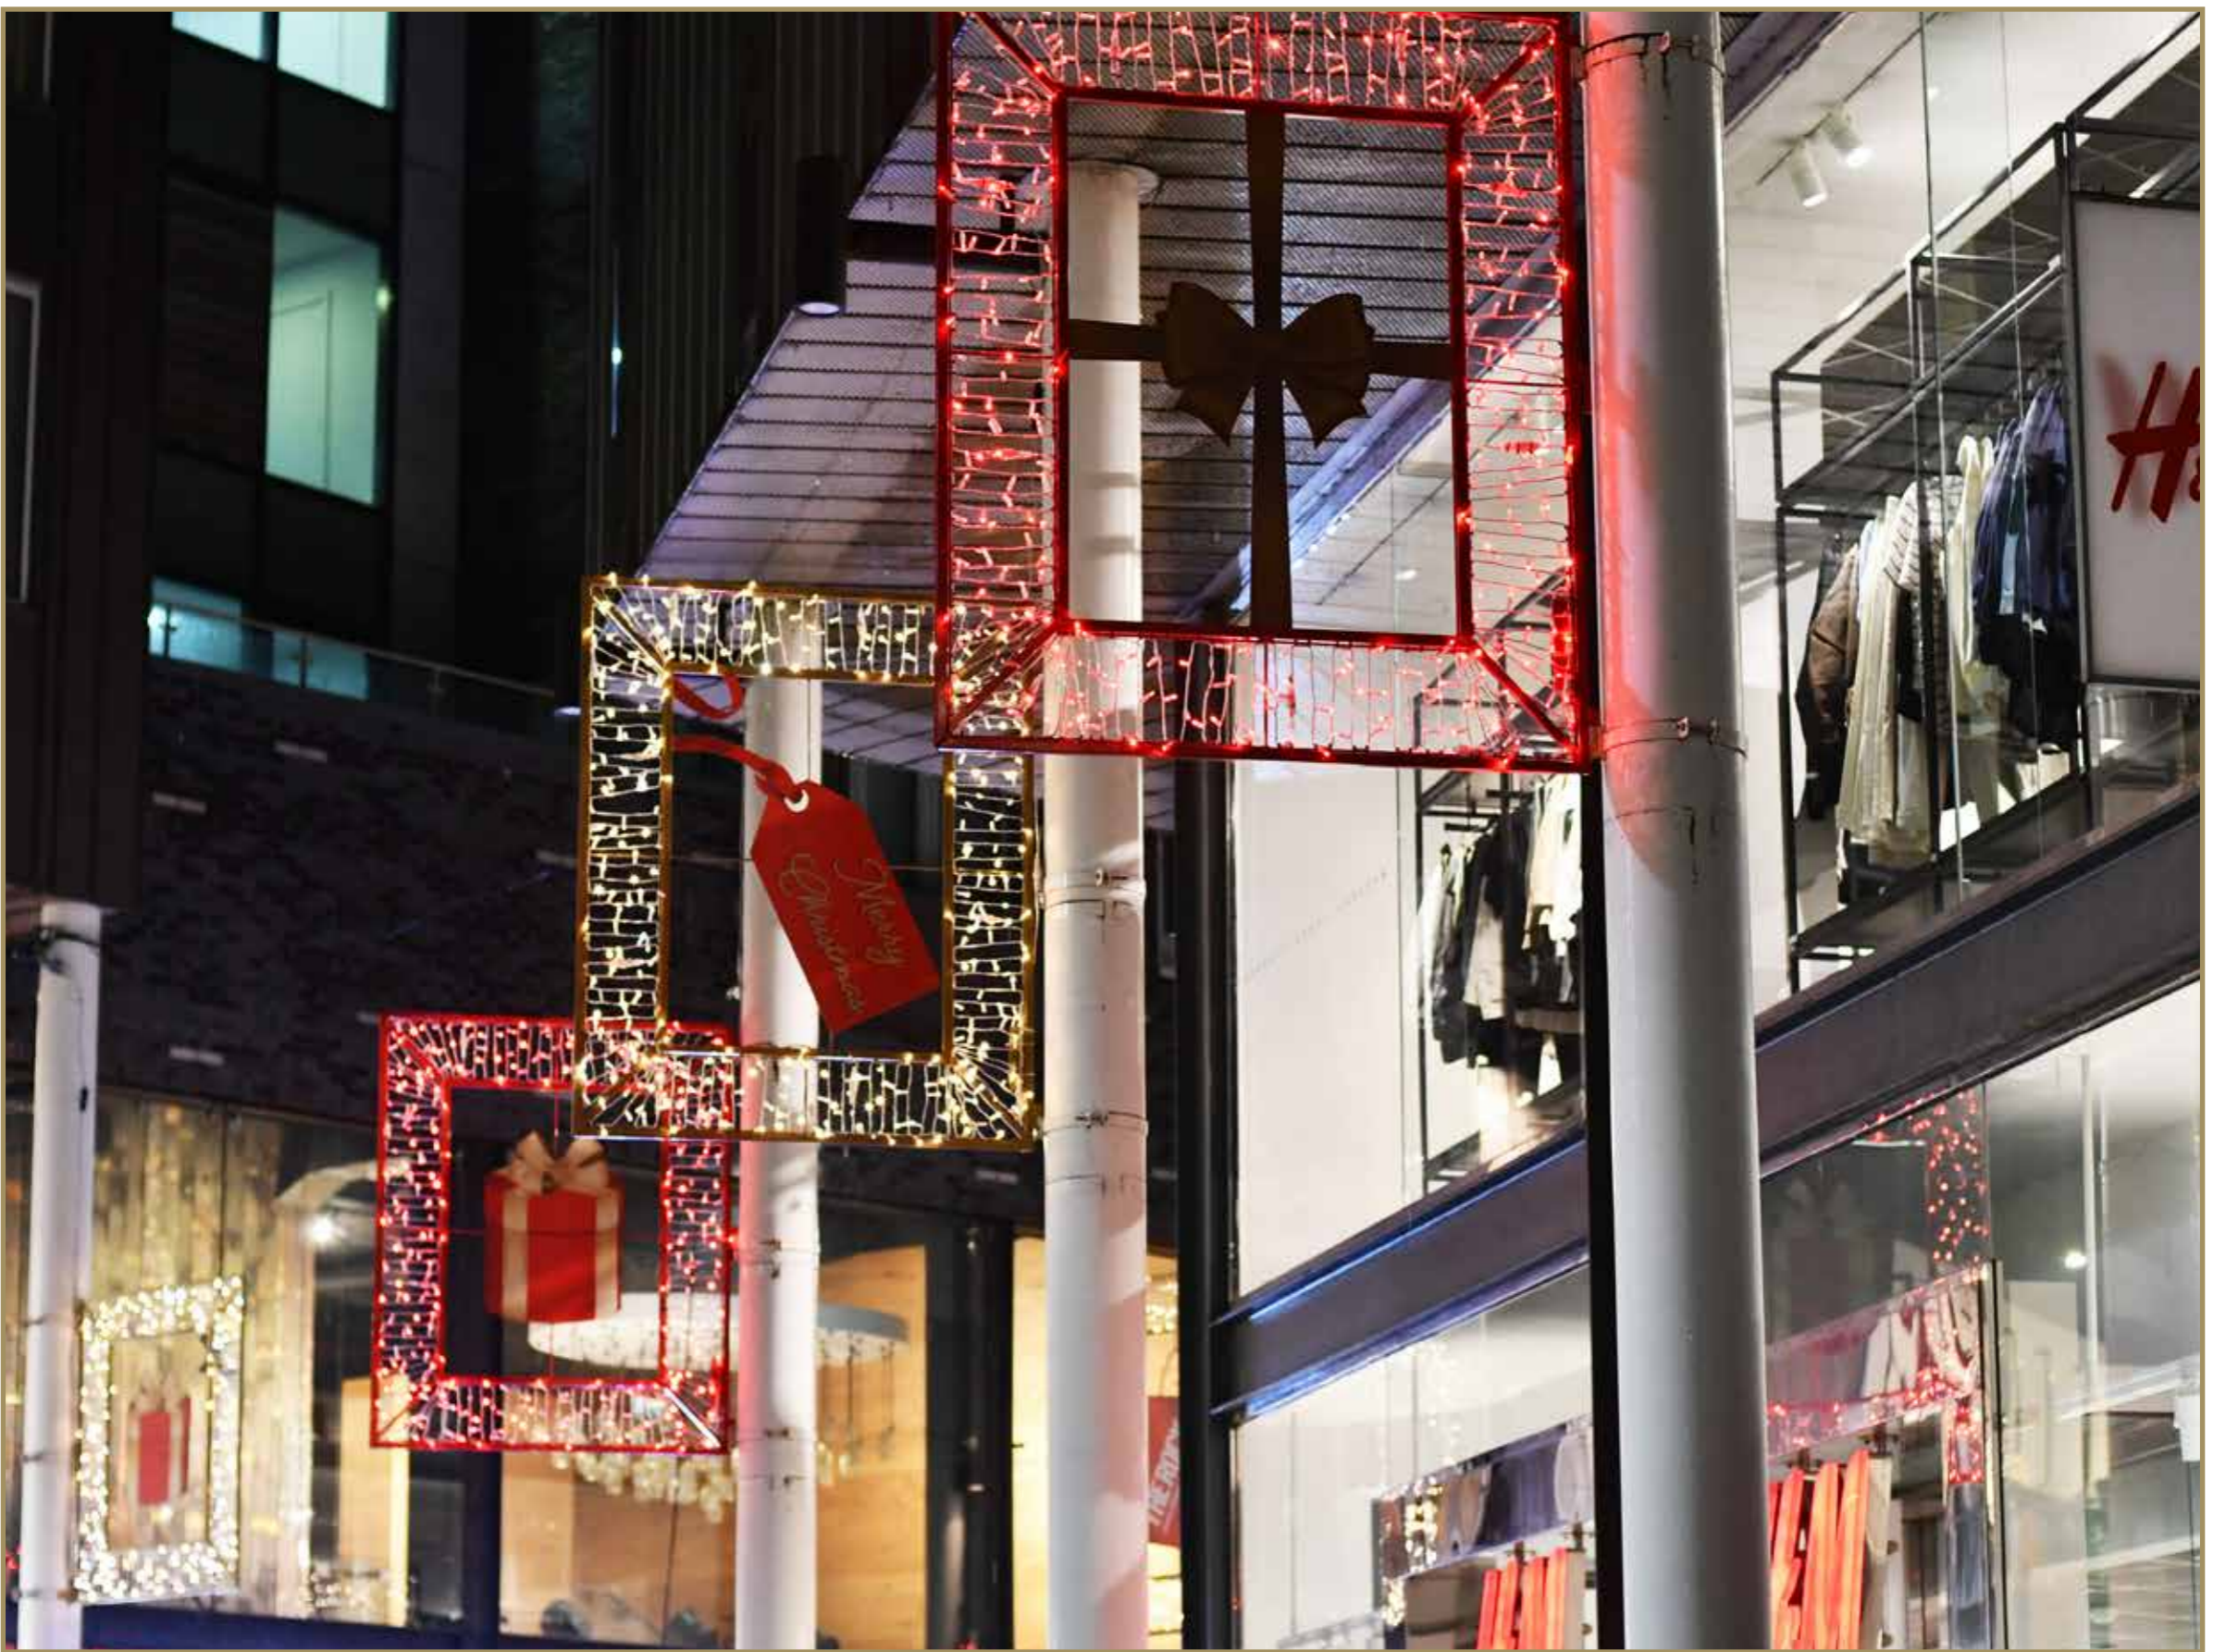

Experience the Magic of

Light Motifs

Christmas
2024

Light up your streets this Christmas

Welcome your visitors at Christmas with our selection of Light Motifs. Choose from a large range of cross street and lamp post motifs. A wide variety of designs and light effects including Stars, Snowflakes, Meridians and more. Can also be used to adorn trees or even entire buildings. Our Christmas light motifs are meticulously crafted using high-quality materials, ensuring durability and long-lasting performance.