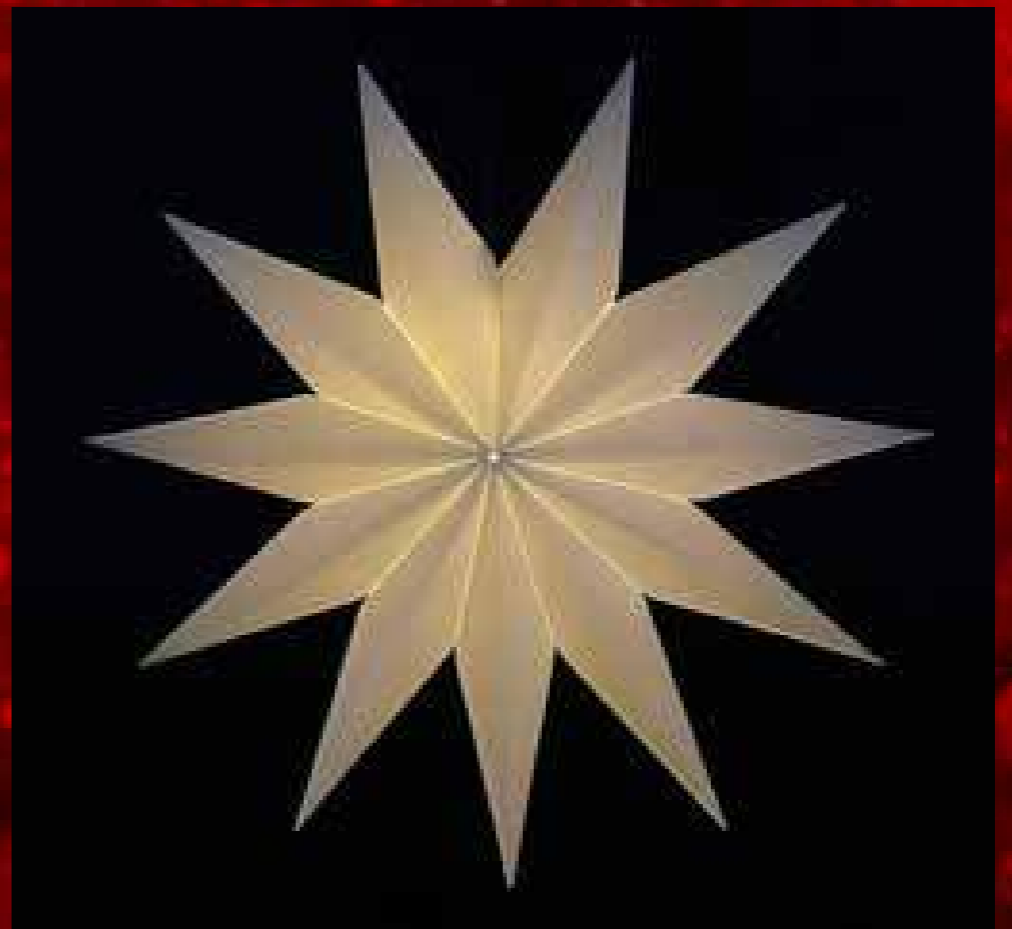

WHITE STAR

TRI-STAR/N109/100WH North109 100cm
white PP Qty 2

£28.50