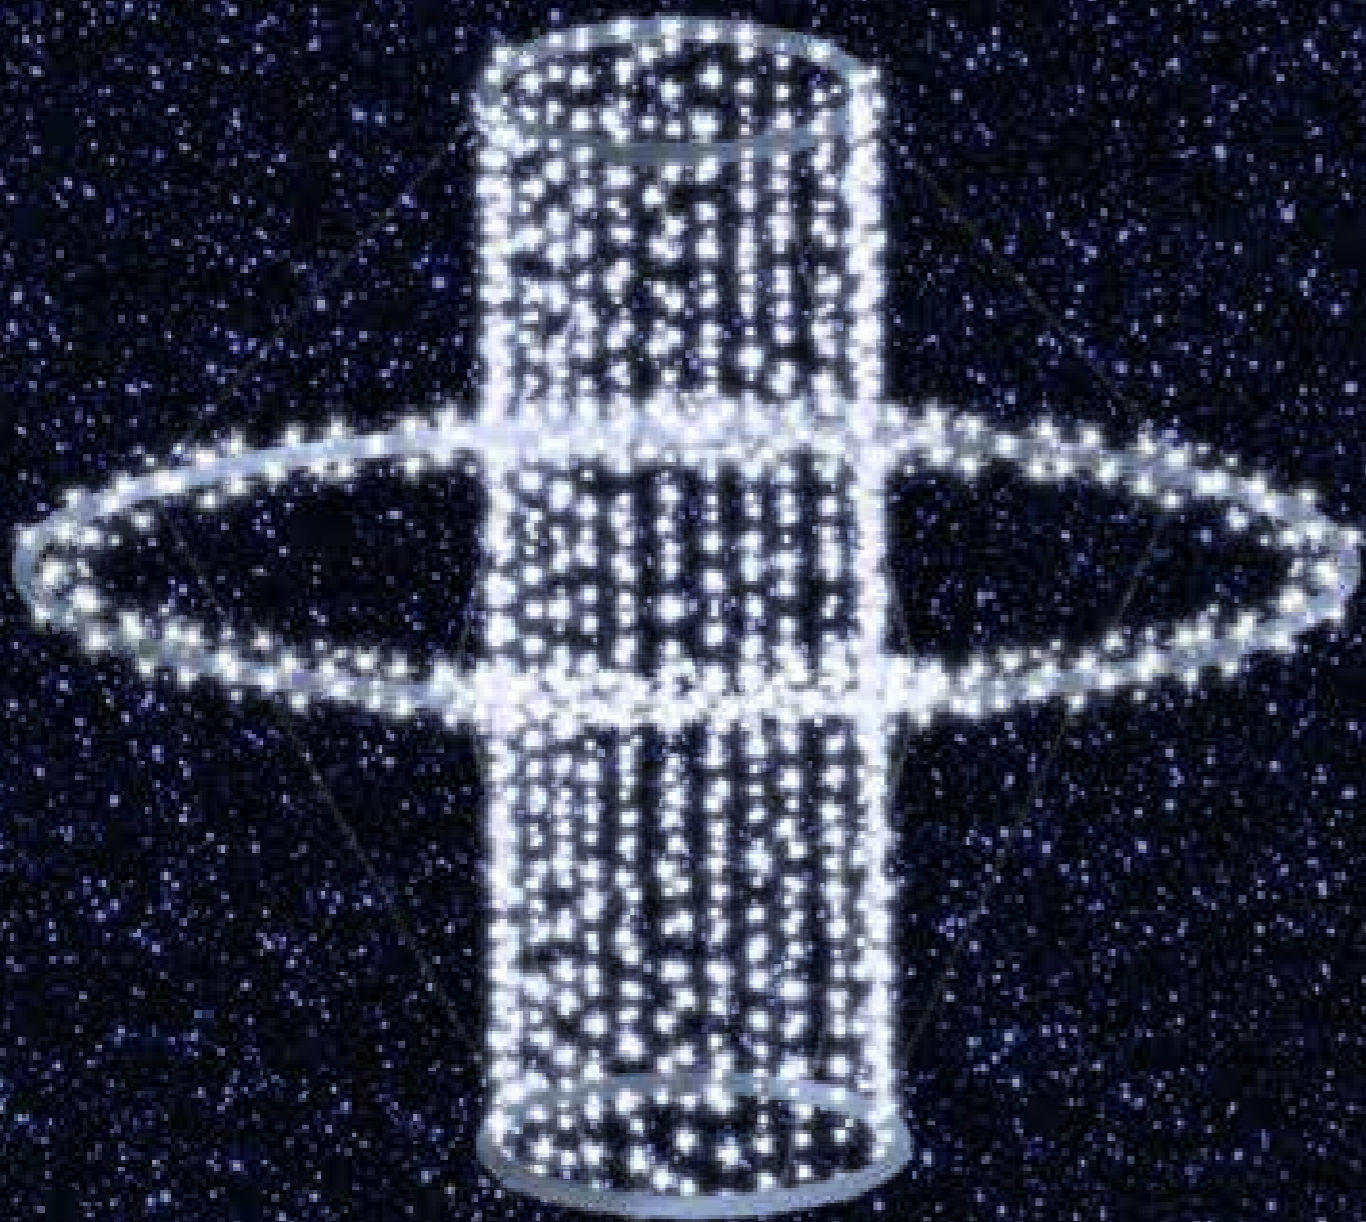

HALO CHANDELIER

UK1409 · Halo Chandelier 200x200x200cm
w. inner drape lights, Qty 20

£492