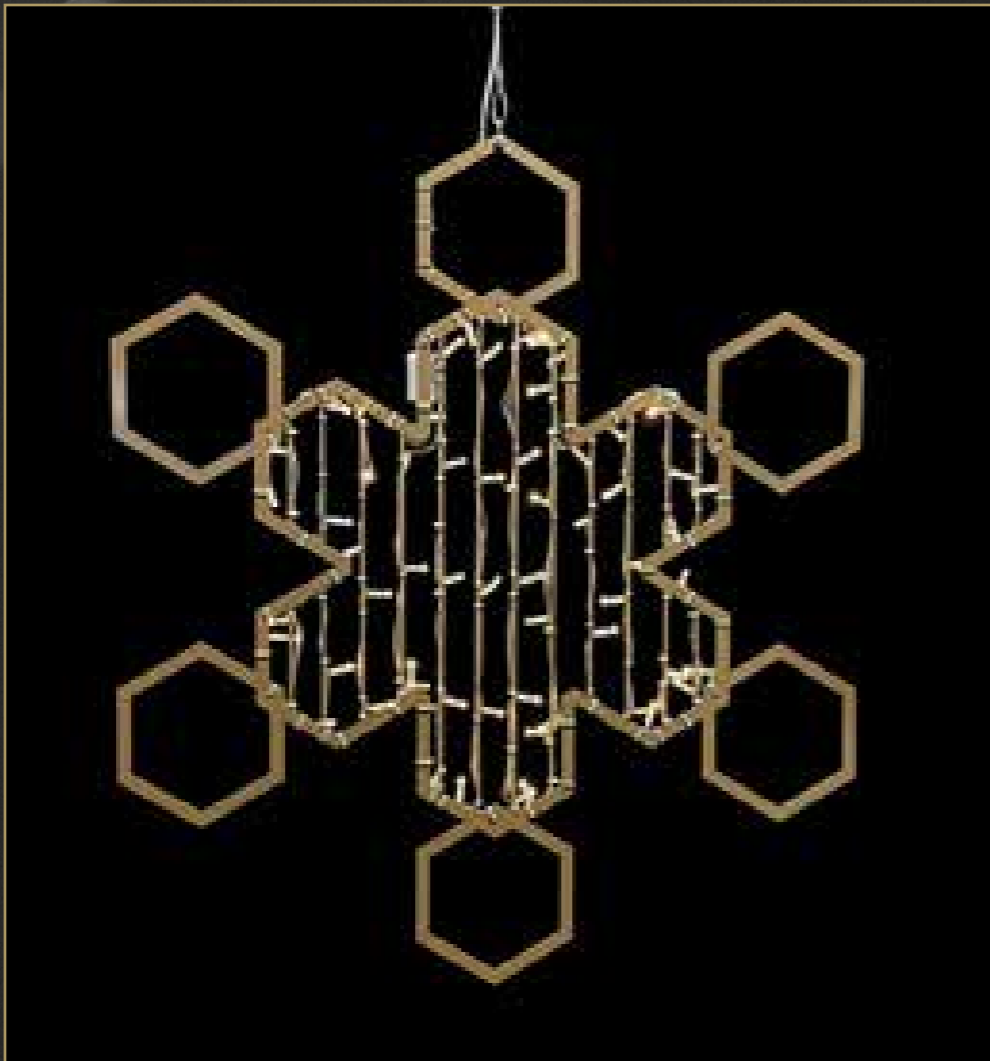

HEXAGON SNOWFLAKE

MAG0060HS2
Hexagon Snowflake 120cm
(017-042) 230V
Quantity Available 1
£ 71.25