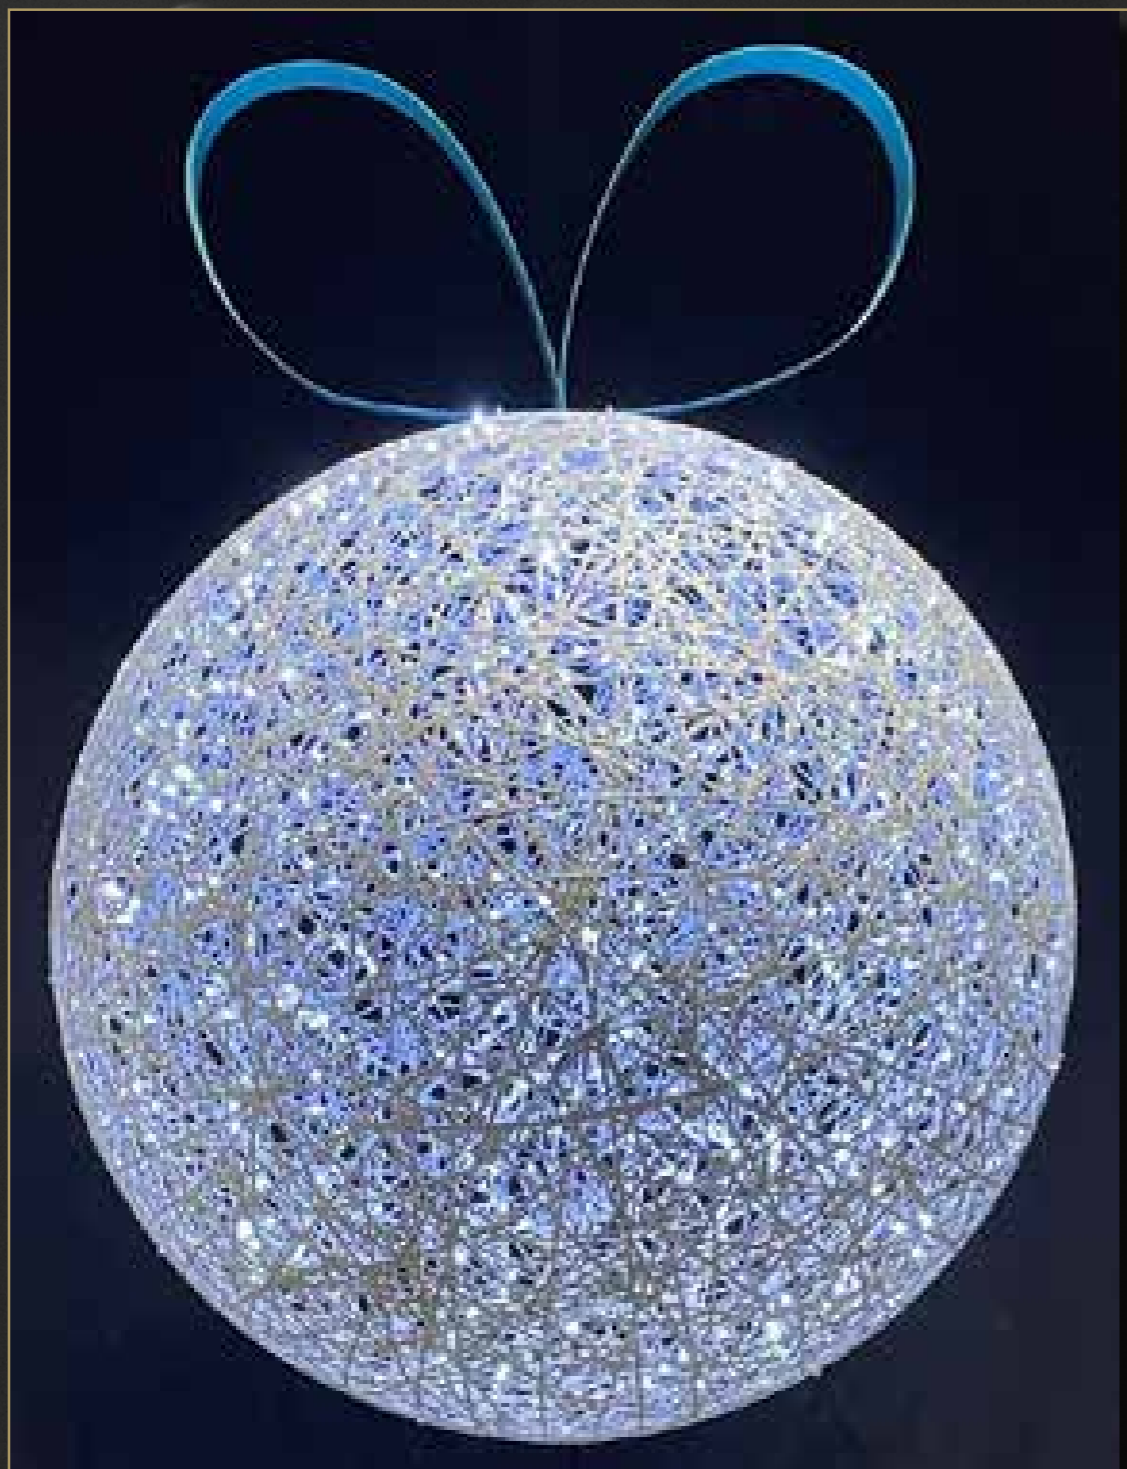

SILVER MASSON WITH LARGE TURQUOISE BOW

2ND-MAS-195/SI/LB

195cm

WH LED w/WH FL 36V Glamour Incl.

Transformer

Indoor

Quantity Available: 3

£ 555.46