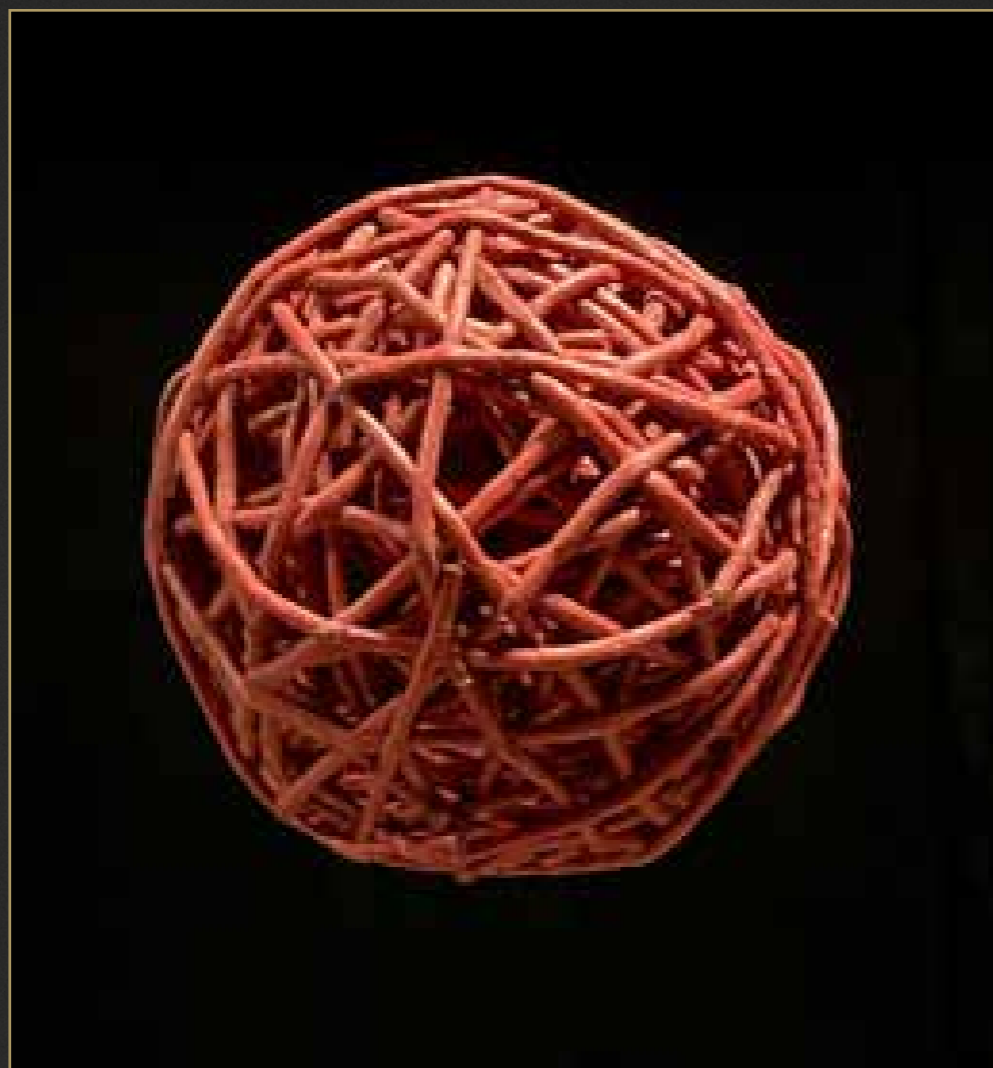

ORGANIC BALL RED

938-037HS
3D Organic Ball Red 12cm
Quantity Available 13
£ 5.06