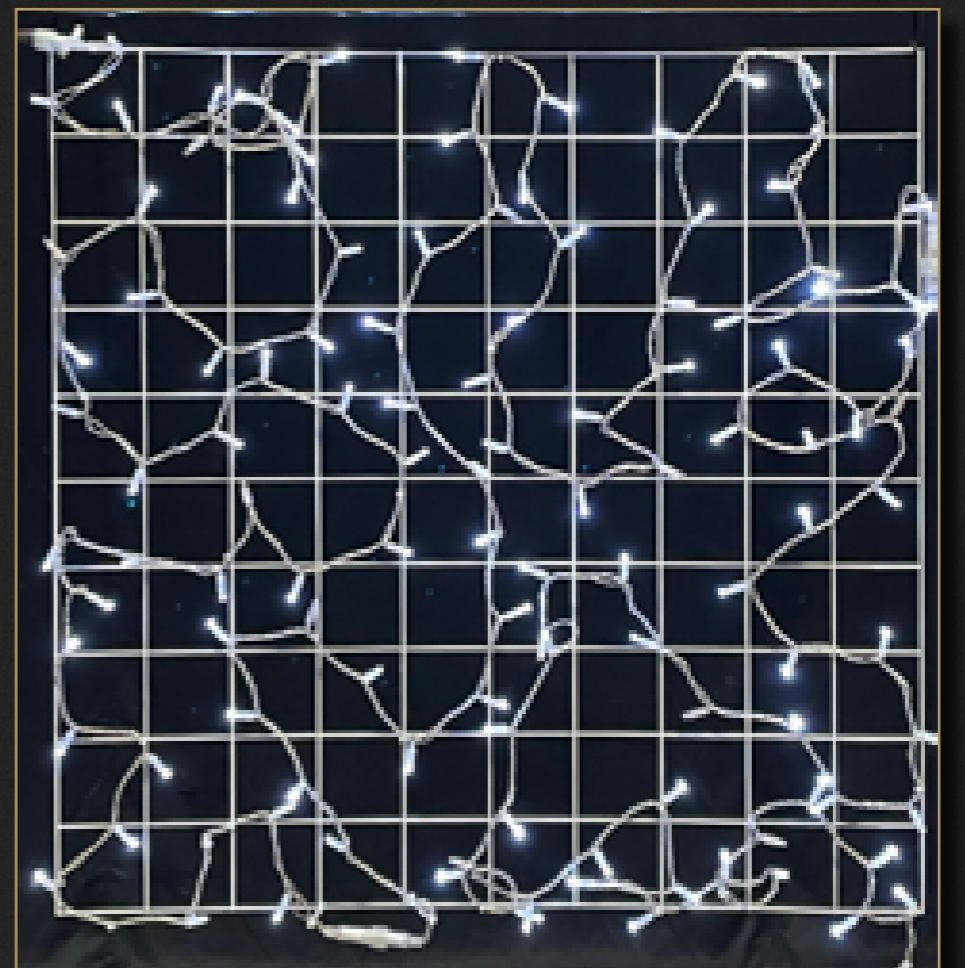

LIGHT GRID

2ND-LIGR/6

100 x 100cm

White LED /White Flash 36v 029-049

Indoor

Quantity Available: 39

£38.97

SIMPLE GARLAND

2ND-GAR/SI600-2

600cm

WH LED w/WH FL 230v

Dressed with Baubles

Outdoor

Quantity Available: 1

£209.79