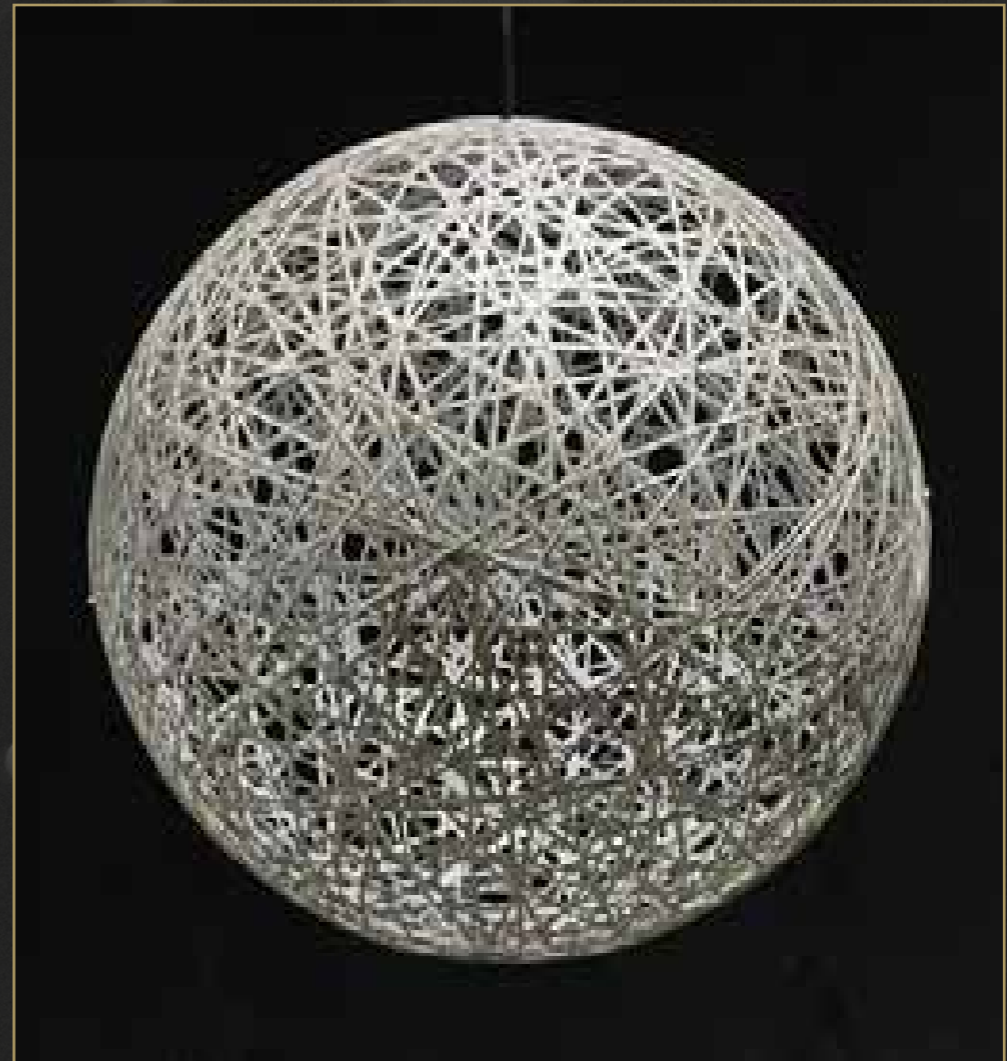

MASSON SPHERE

MAS-100/S
Masson Sphere 100cm Silver
Quantity Available 1
£ 48.70