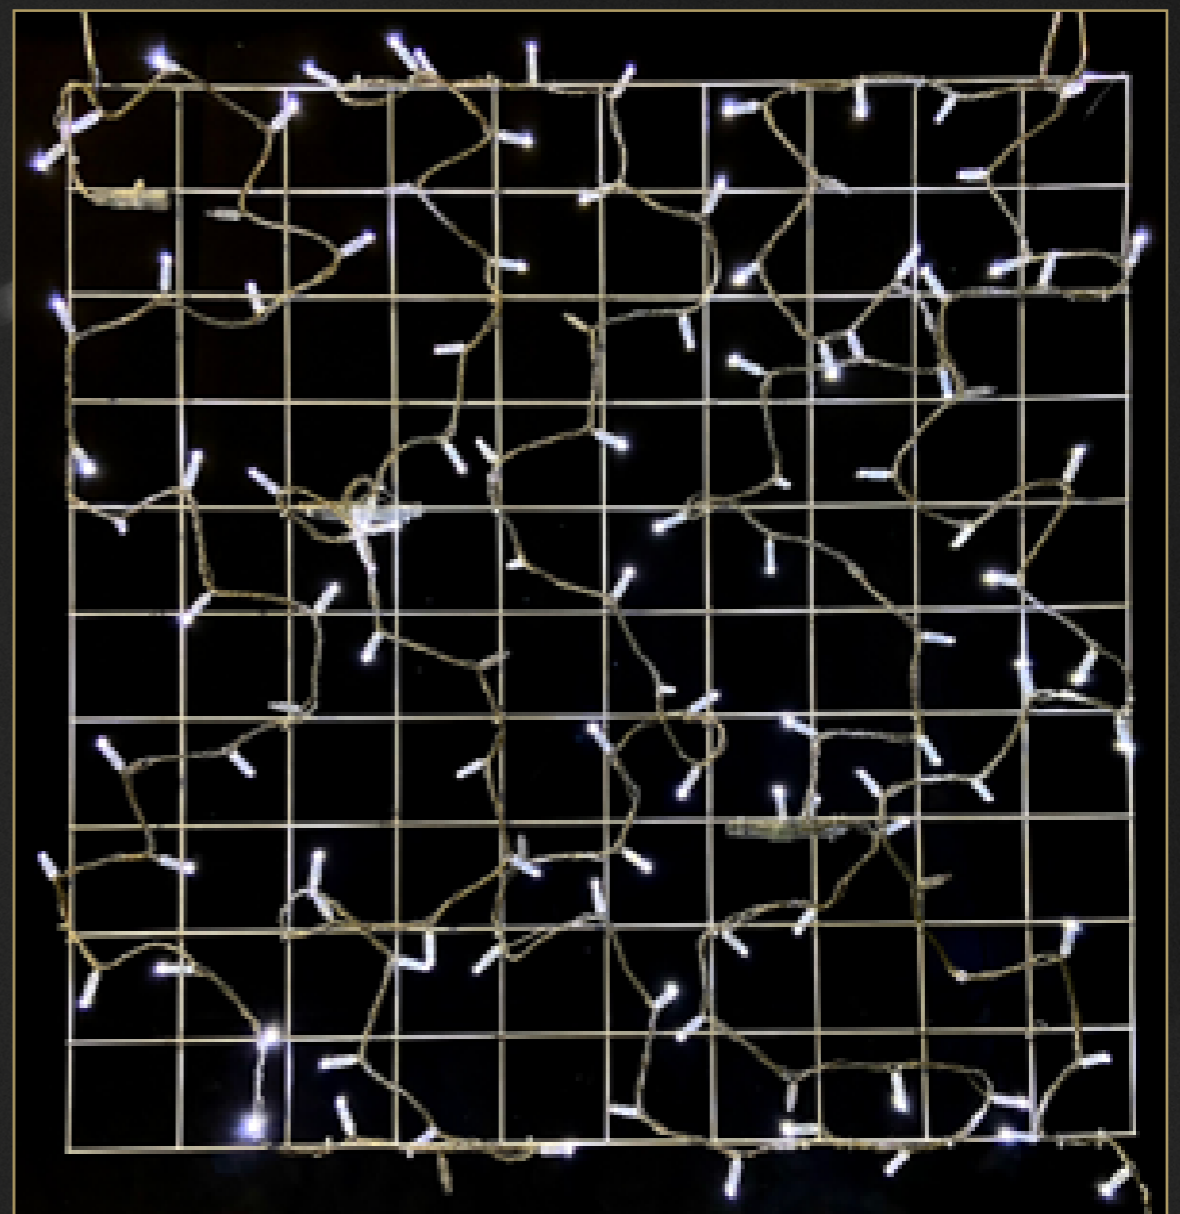

ICE LIGHT

2ND-ICE/2WHF

0.9m x 2m Ice Light WH w/WH FL On
Gold Bar with Trim 230V

Quantity Available 6

£ 40.47

LIGHT GRID

2ND-LIGR/3

100x100cm Light Grid
white LED w/white Flash 36v 028-049

Quantity Available 44

£22.50

LIGHT GRID

2ND-LIGR/5

100x100cm Light Grid
white LED w/white Flash 36v 029-049

Quantity Available 26

£22.50