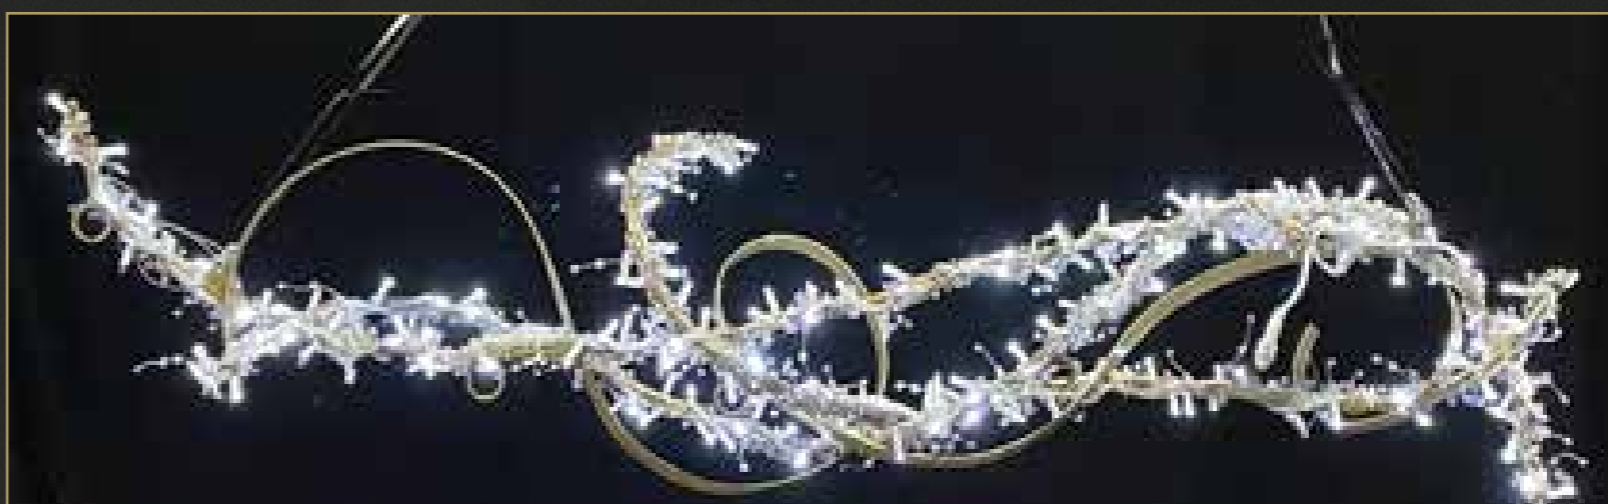

MIRA LOW LEVEL MOTIF

UK1297HS2
195 x 50 x 50
Includes 014-144 Transformer
Indoor

Quantity Available: 2

£ 136.76

FOLDABLE MERIDIAN

939-880HS
80cm
Indoor

Quantity Available: 1

£110.00