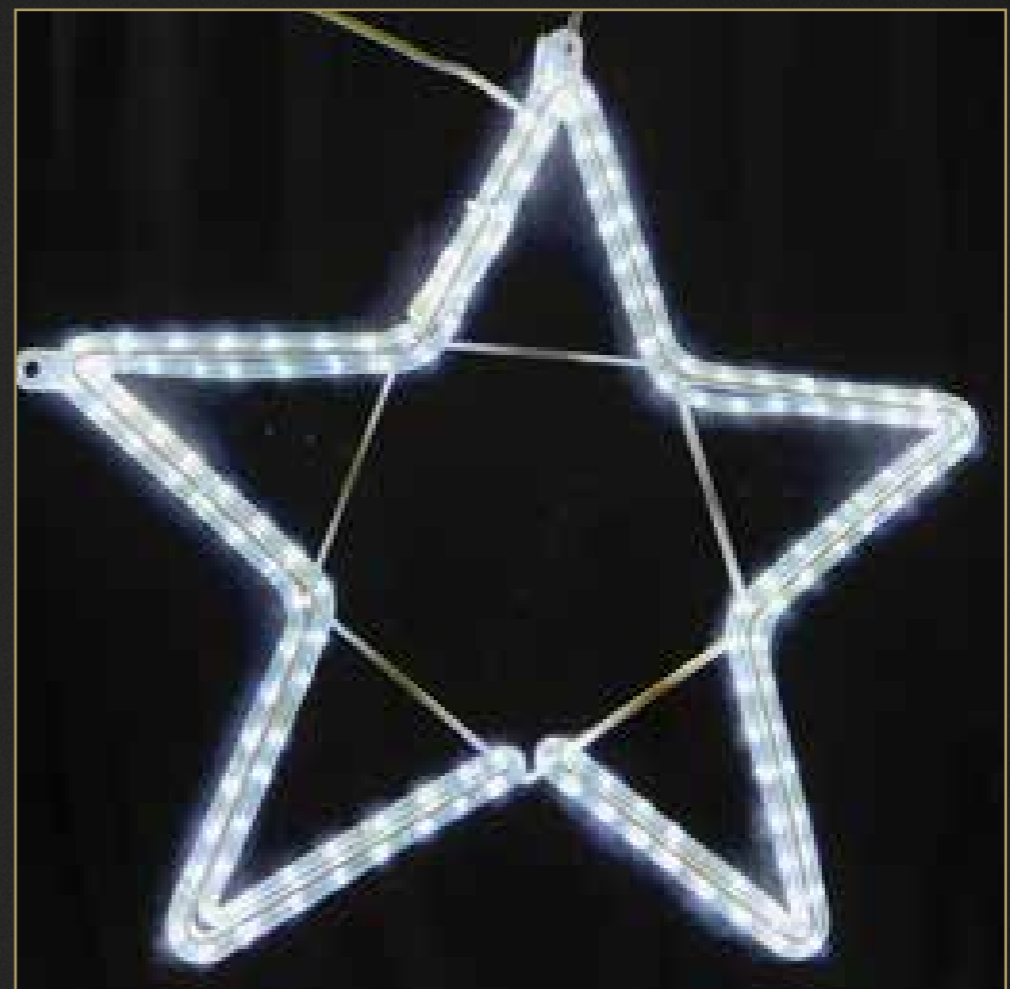

ROPE LITE® STAR

2ND-STAR/68
68cm Rope Lite® Star
Quantity Available 4
£ 25.00