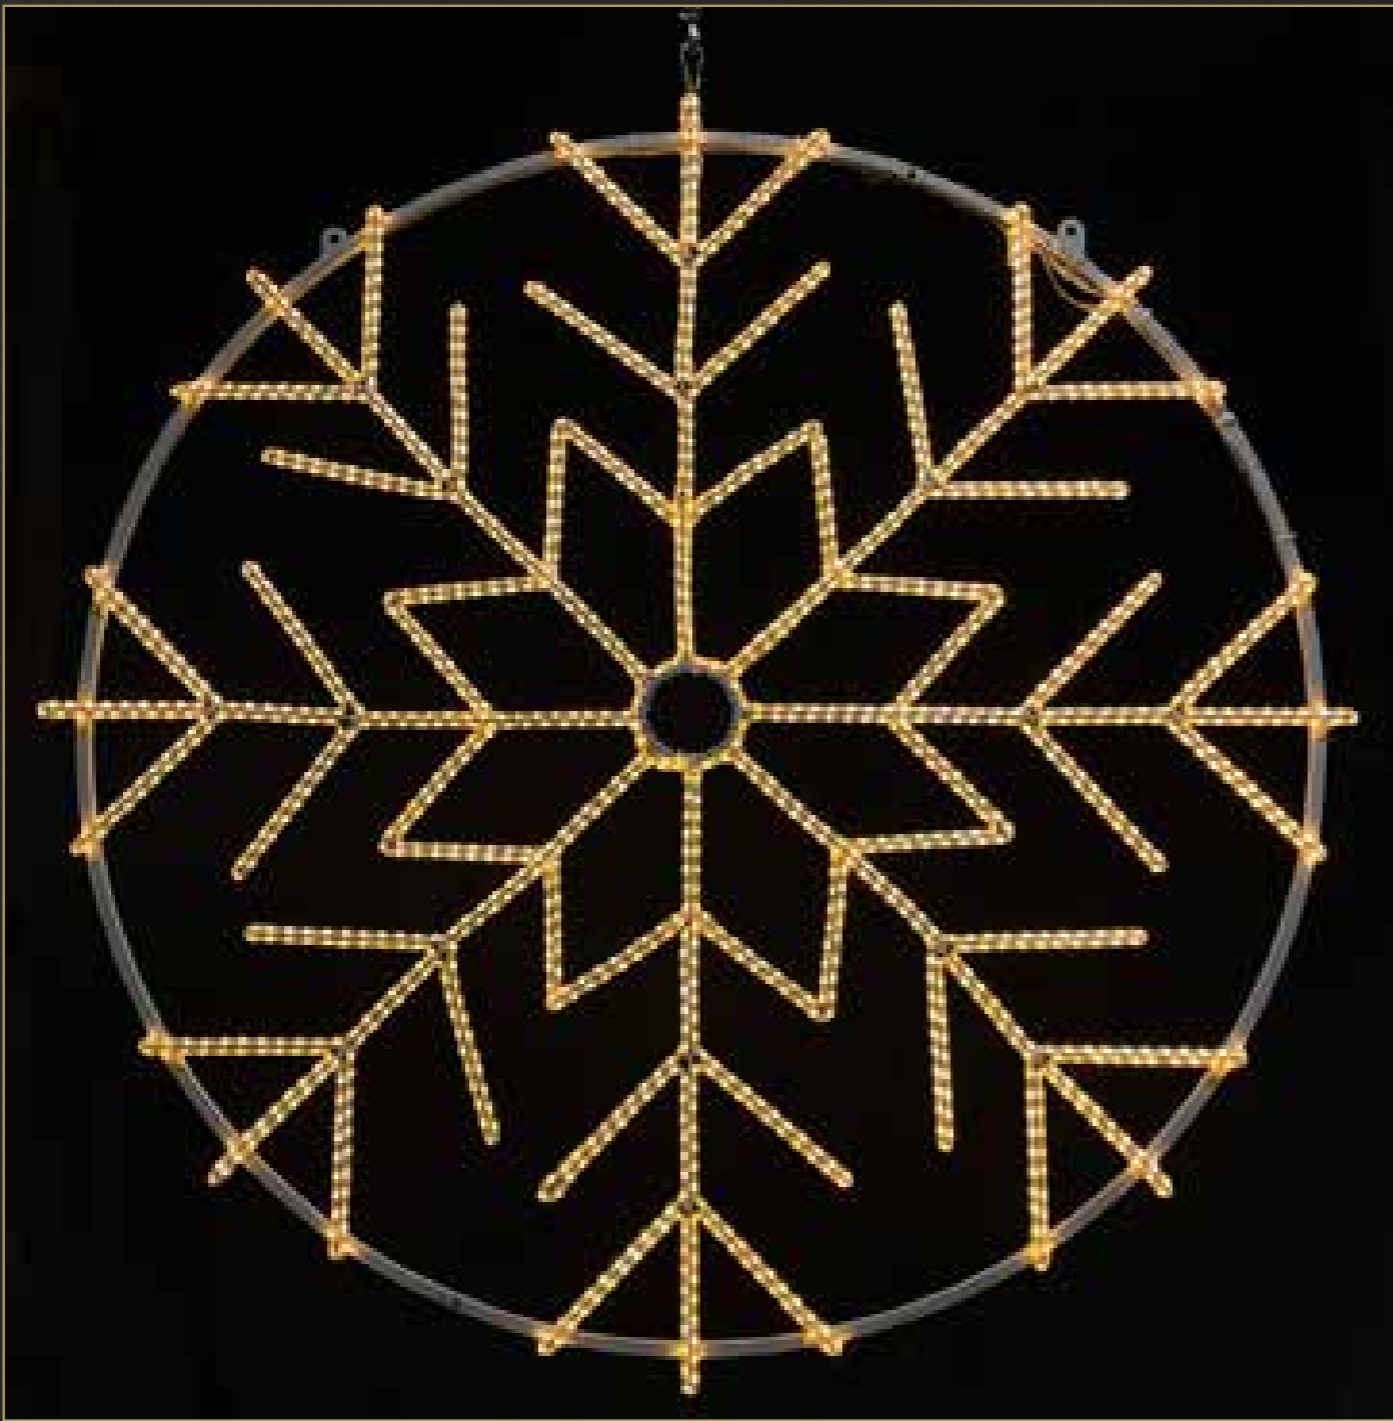

WINTER FLAKE

UK1314HS
240cm Winter Flake
WA WH LED 230V
Quantity Available 1
£ 225.00