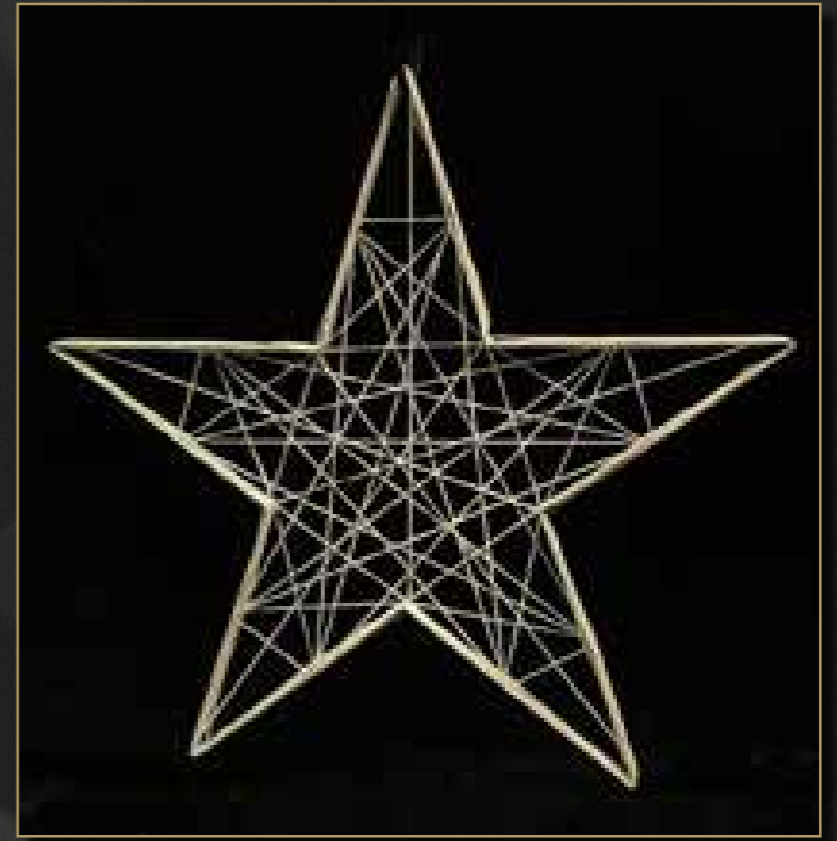

FLAT MASSON STAR

MAS-STA/40
Flat Masson Star
40cm
White

Quantity Available: 4
£16.00