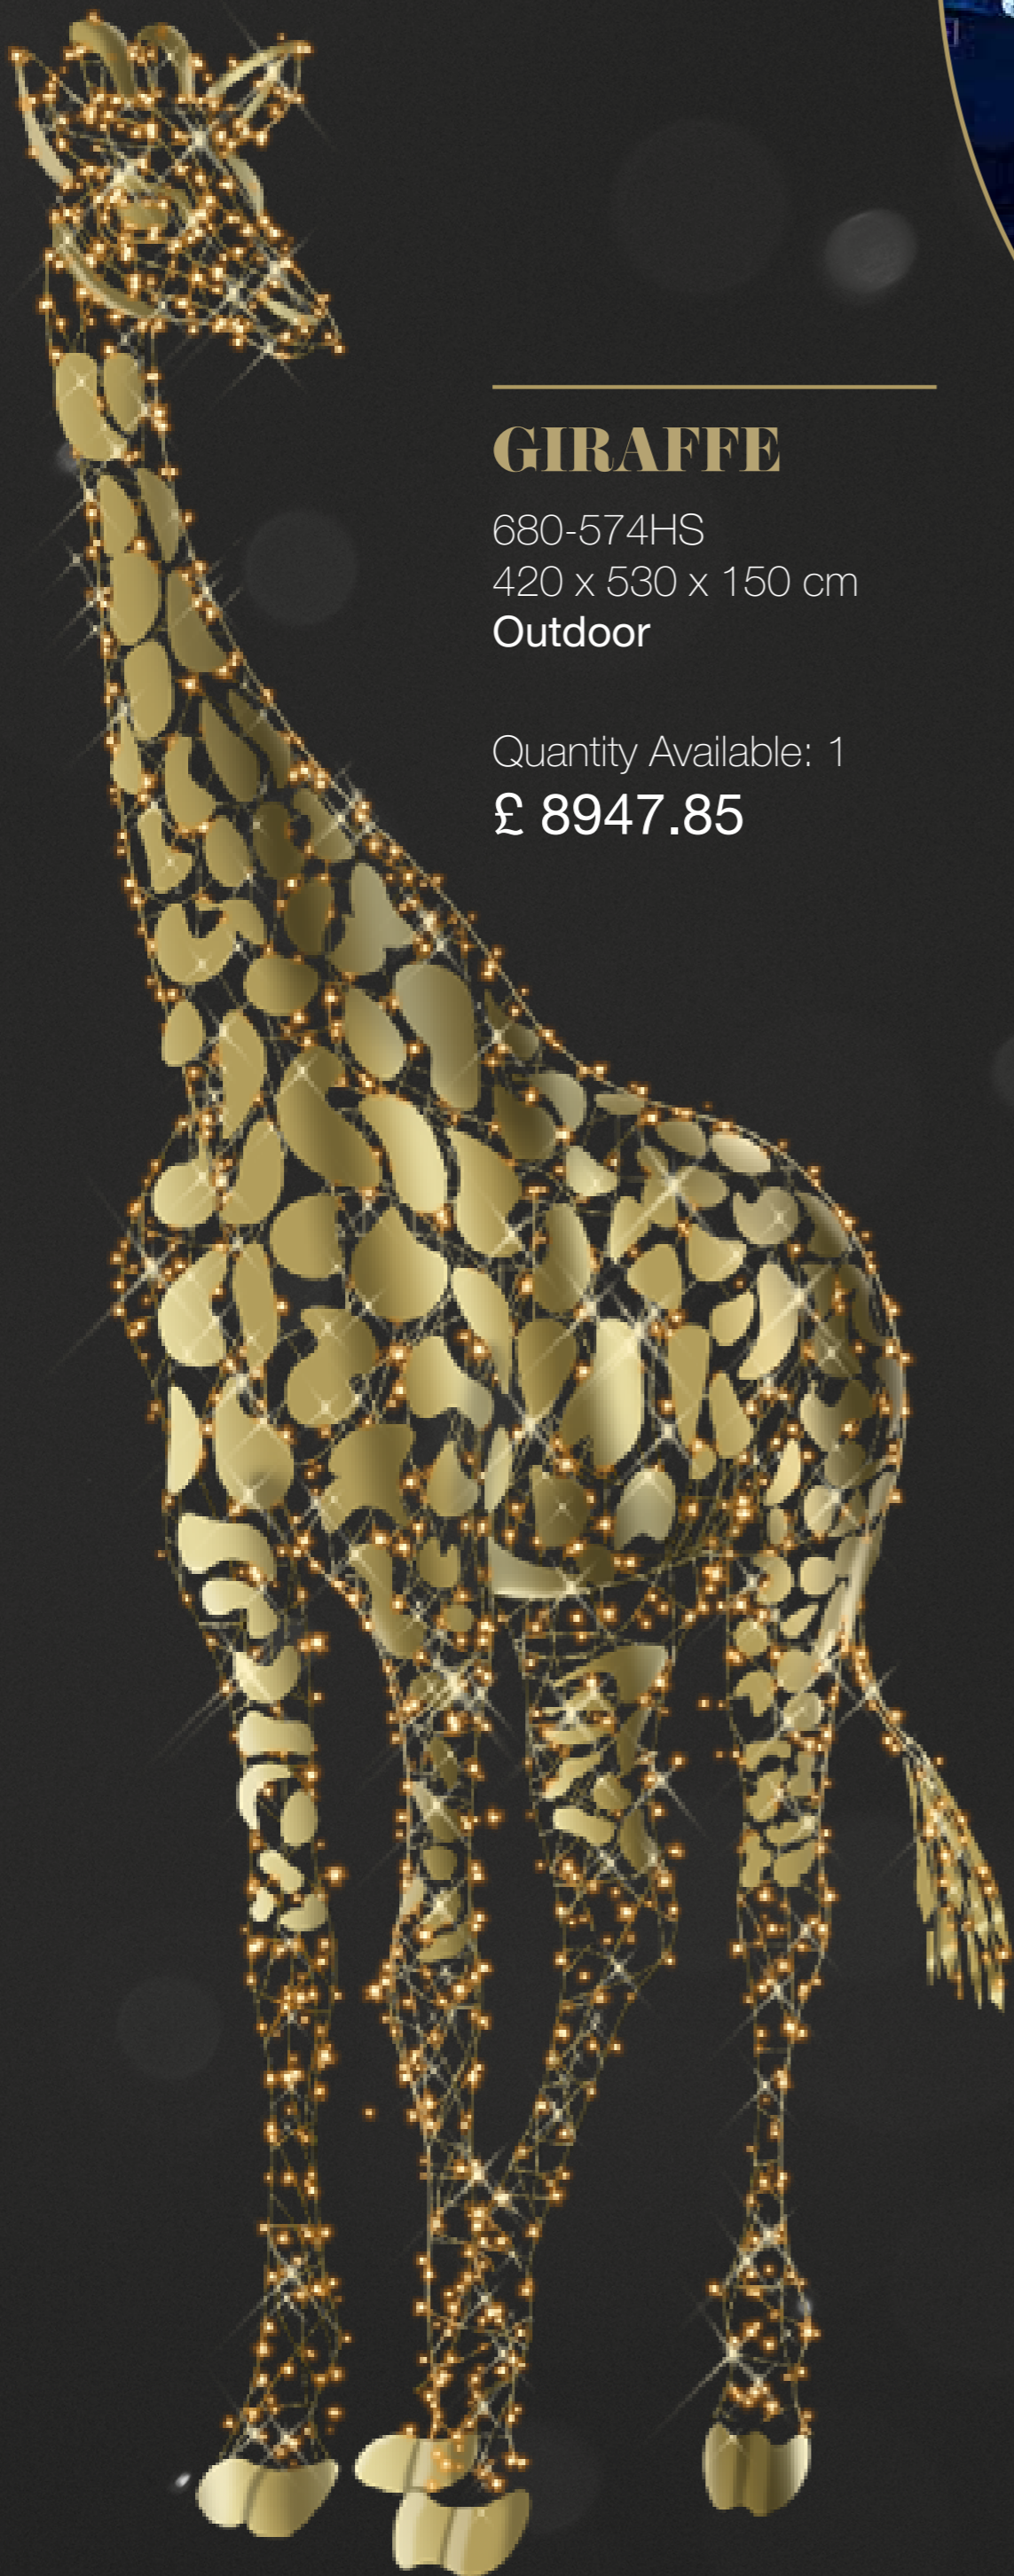

GIRAFFE

680-574HS
420 x 530 x 150 cm
Outdoor

Quantity Available: 1
£ 8947.85