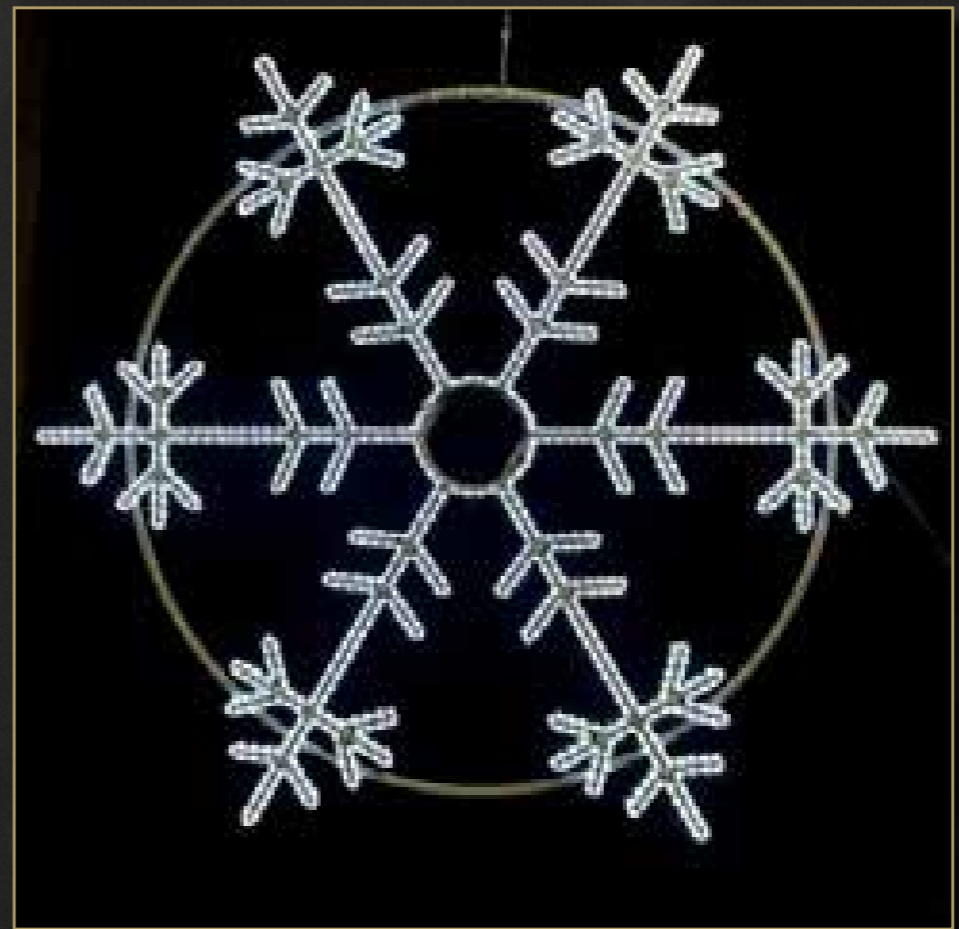

SNOW CRYSTAL

UK1122HS
240cm Dia
White LED 36V 57W
Outdoor

Quantity Available: 1
£225.00