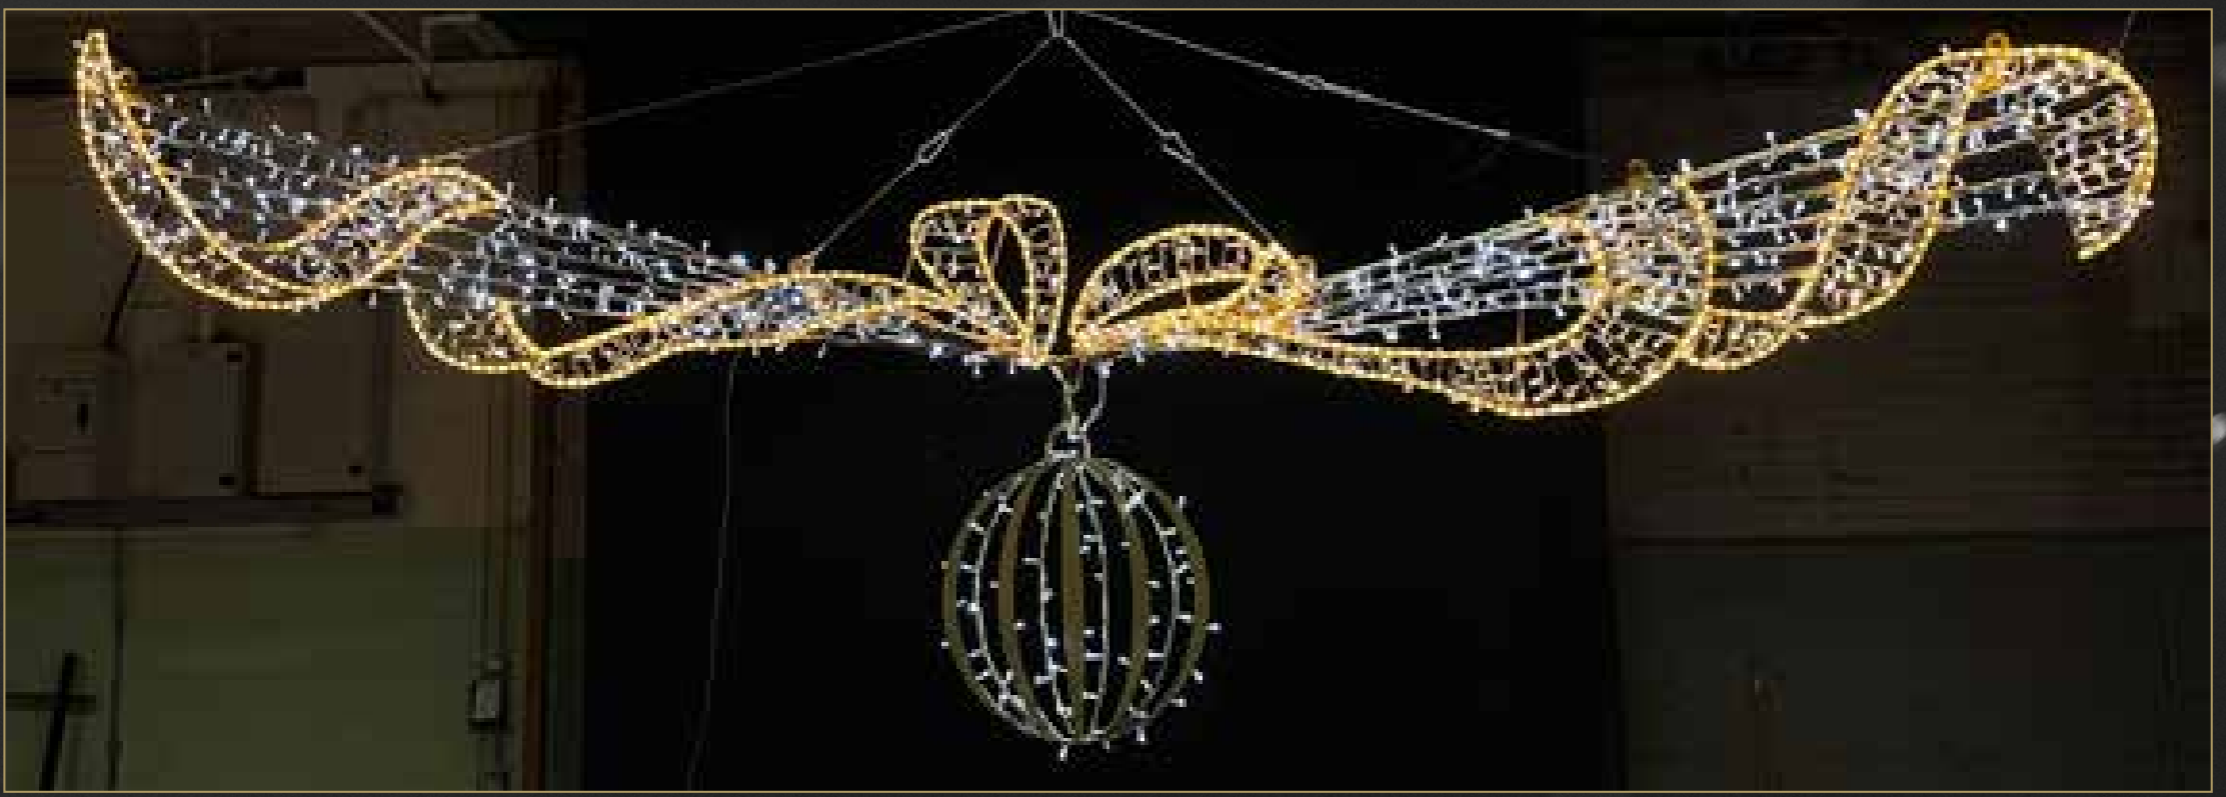

## LIGHT GRID

2ND-LIGR/5

100x100cm Light Grid  
white LED w/white Flash 36v 029-049

Quantity Available 26

£22.50