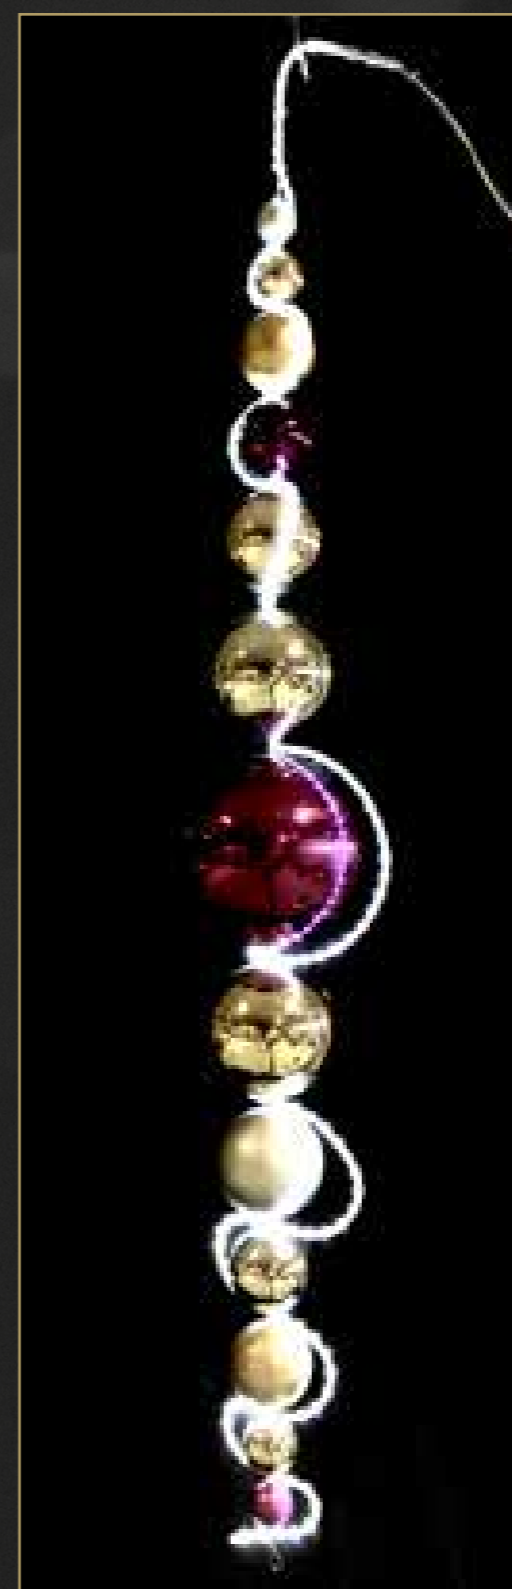

## BAUBLE CHANDELIER

600-143HS  
Bauble Chandelier  
200 x 500 x 200cm  
WH LED w/WH FL 36V 200W

Quantity Available: 3  
**£2632.42**