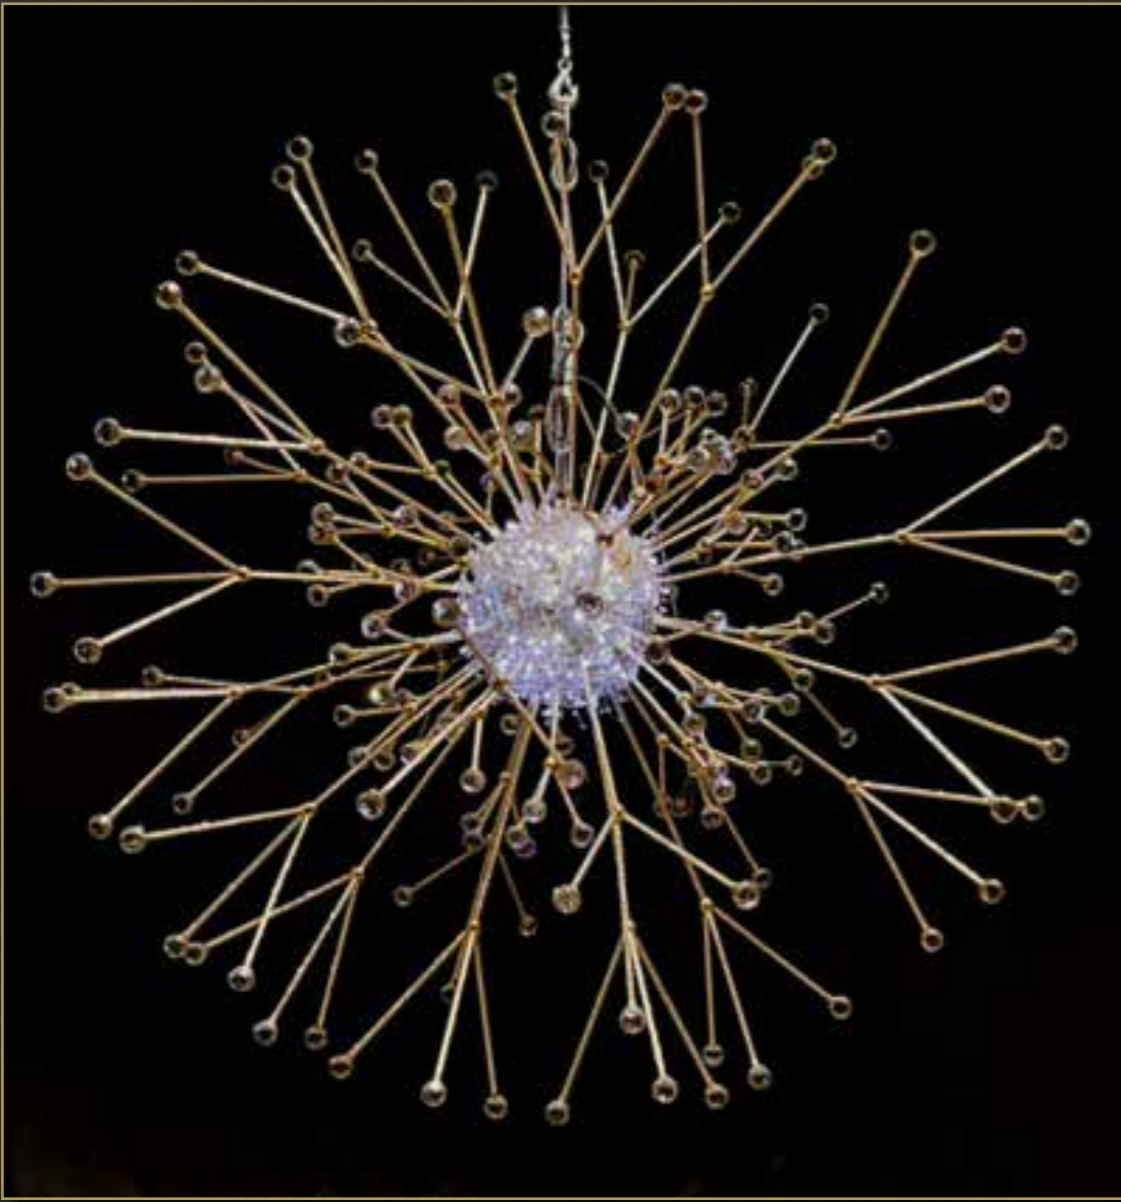

### GOLD MIRROR SNOWFLAKE

TRI-SNOW/30/GO  
Gold Mirror Snowflake  
2D  
30cm

Quantity Available: 3  
**£8.00**

### GOLD MIRROR HEXAGON

MAG0076HS 2D  
Gold Mirror Hexagon with  
cut-out Snowflake  
57cm

Quantity Available: 9  
**£13.88**