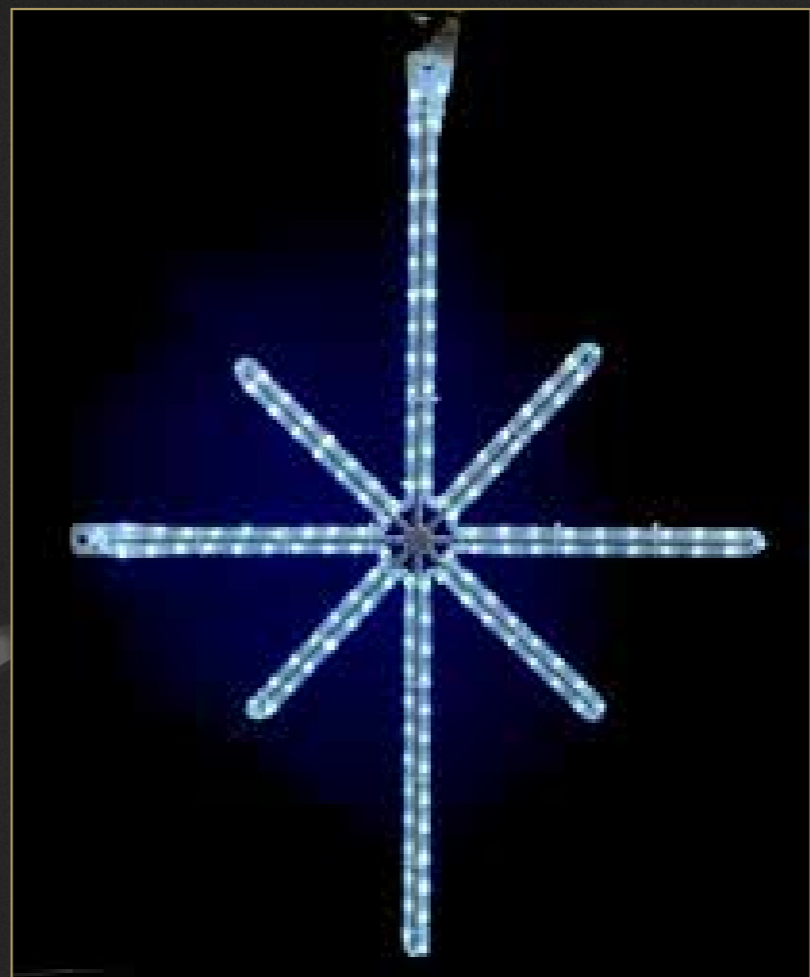

POLARIS

933-264HS
Polaris
White LED
70 x 95cm
18W

Quantity Available: 4

£45.00