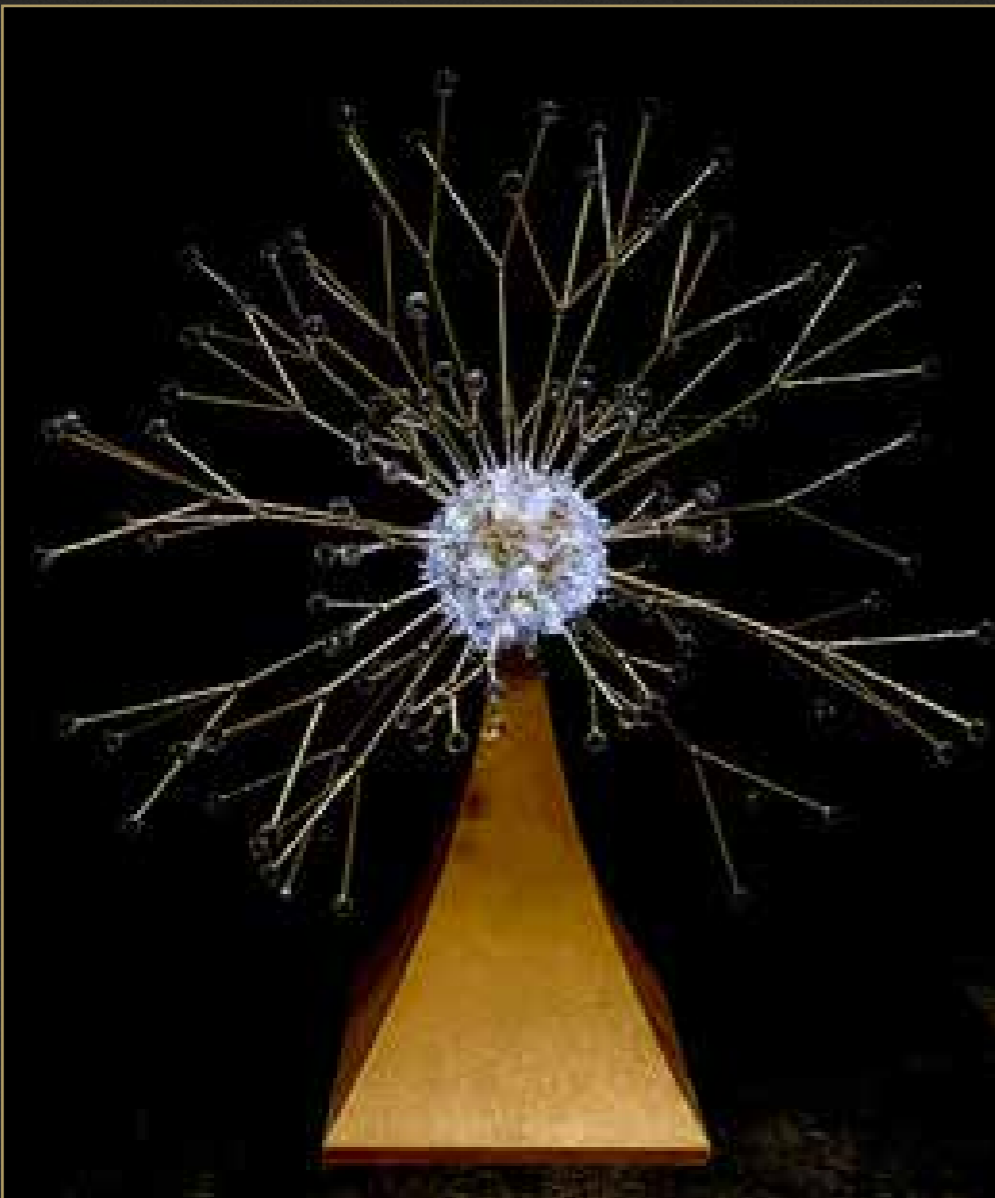

3D DANDELION

UK1333HS2
3D Dandelion
170 x 190 x 130cm
White LED 36V

Quantity Available: 1

£962.87