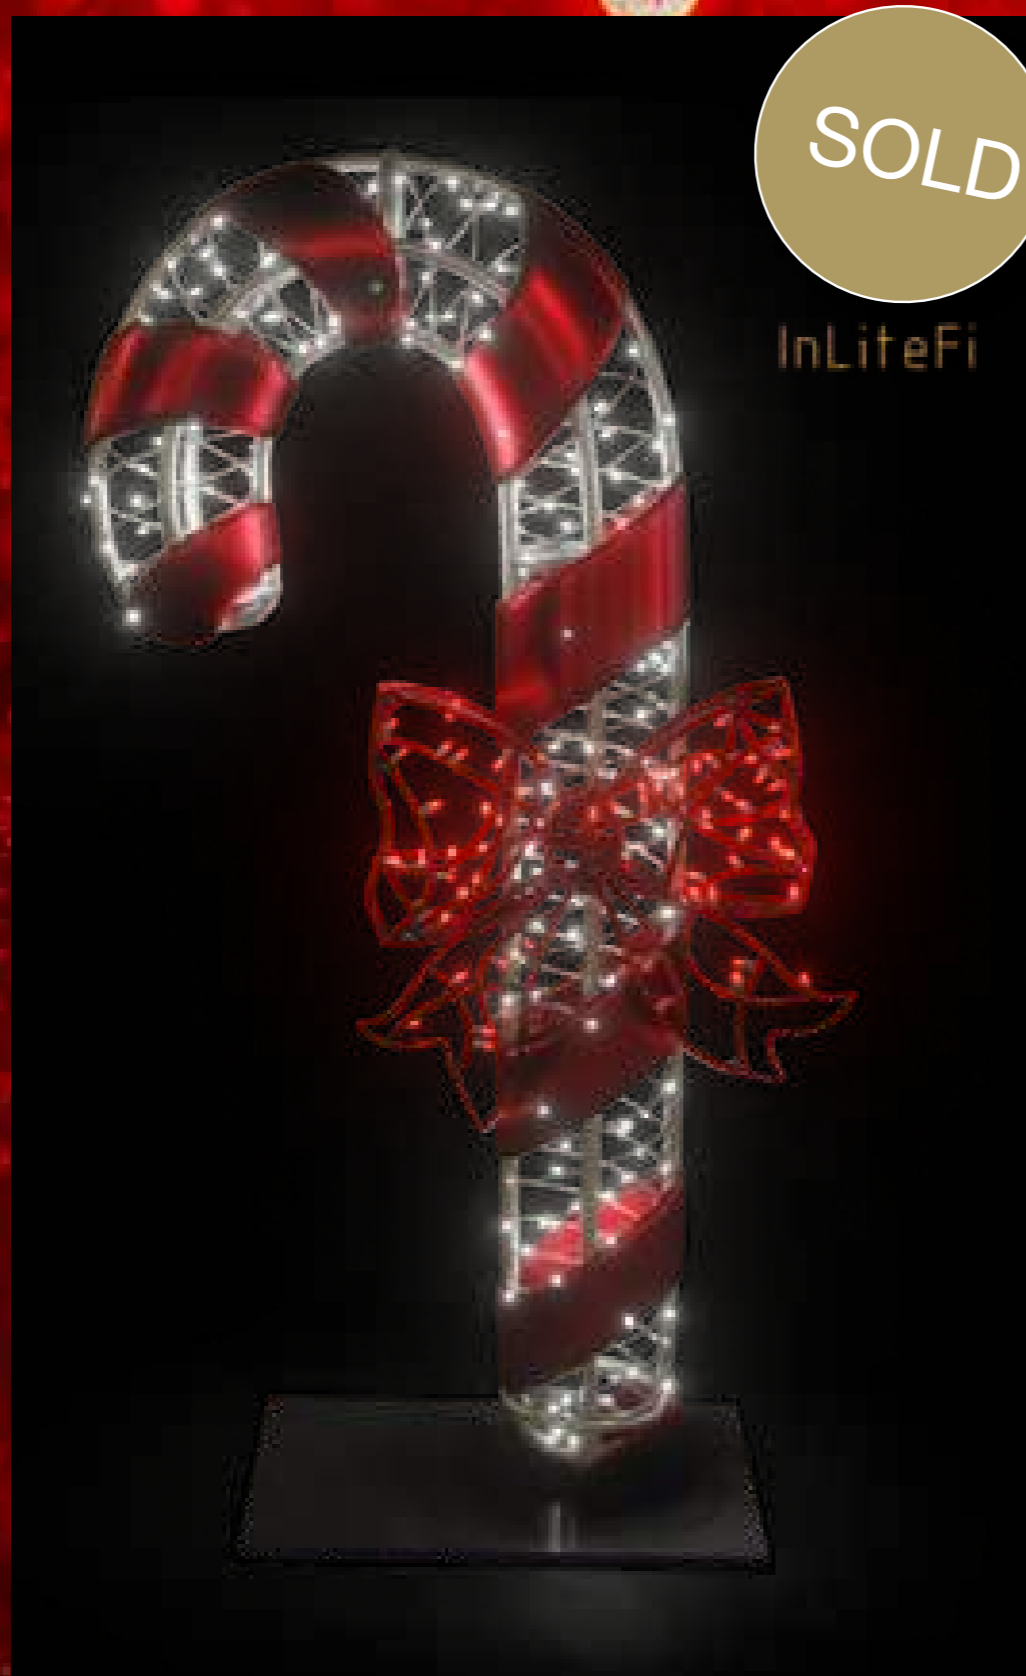

SOLD

InLiteFi

ILLUMINATED CANDY CANE

2510-0034 Candy Cane 6ft - Standing
85x200x98cm (WxHxD) Qty 2

£1,300