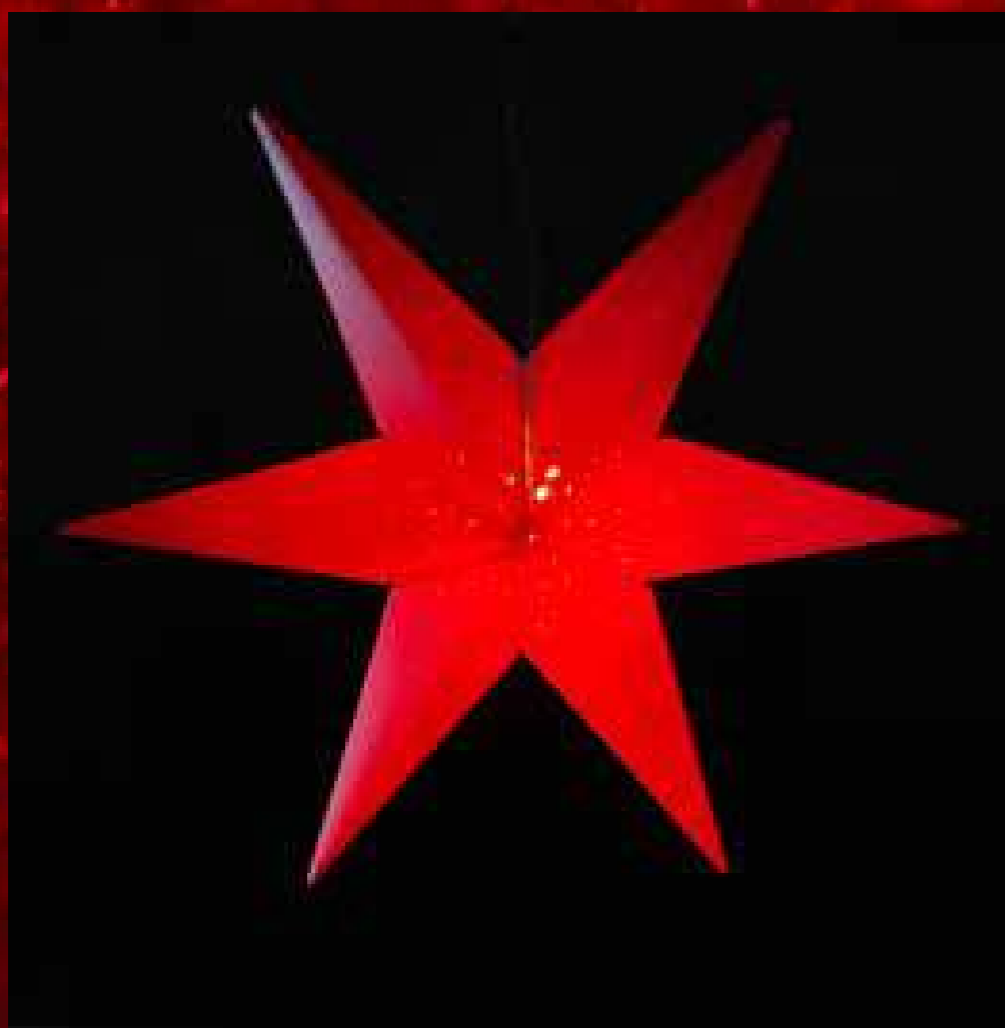

RED STAR

TRI-STAR/N70RE North 406 70cm
Red Plastic PP Qty 1

£18