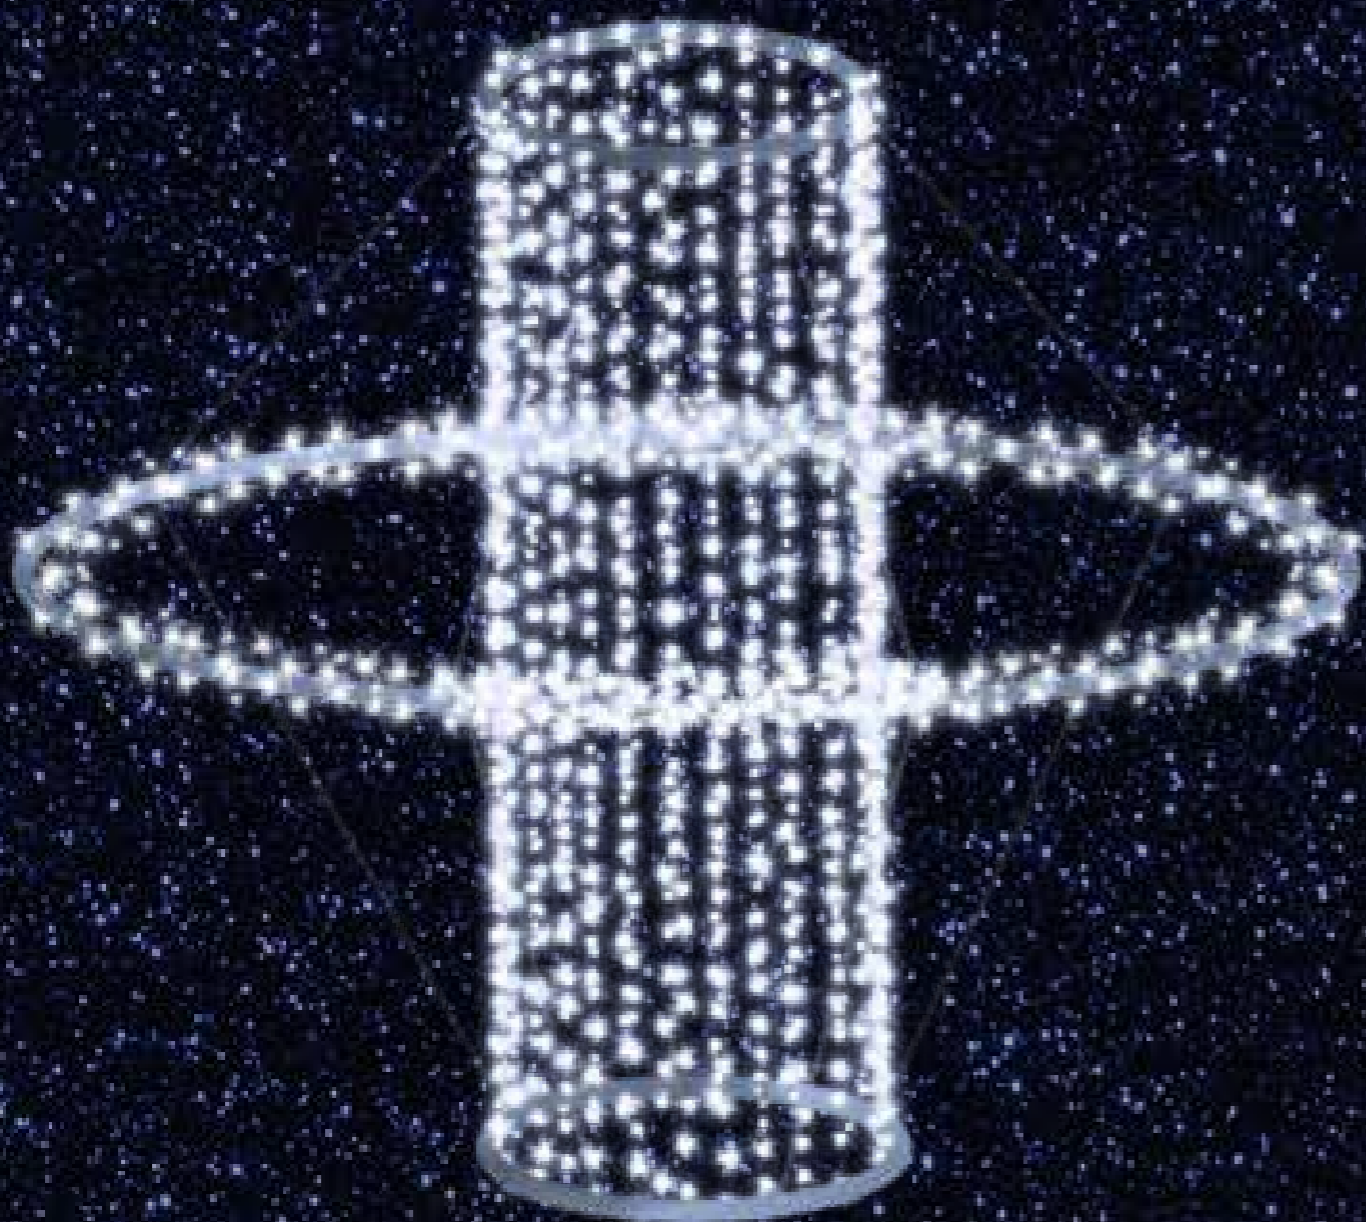

£292

AURORA WAVE

UK1246 · Aurora Wave Across Motif
500x120cm WH & WW LED FL, Qty 3

£1,024

ANGEL WINGS PHOTOPPOINT

601-507 · Angel Wings 252cm (W) x
244cm (H) x 200cm (D), Qty 1

£4,920

HALO CHANDELIER