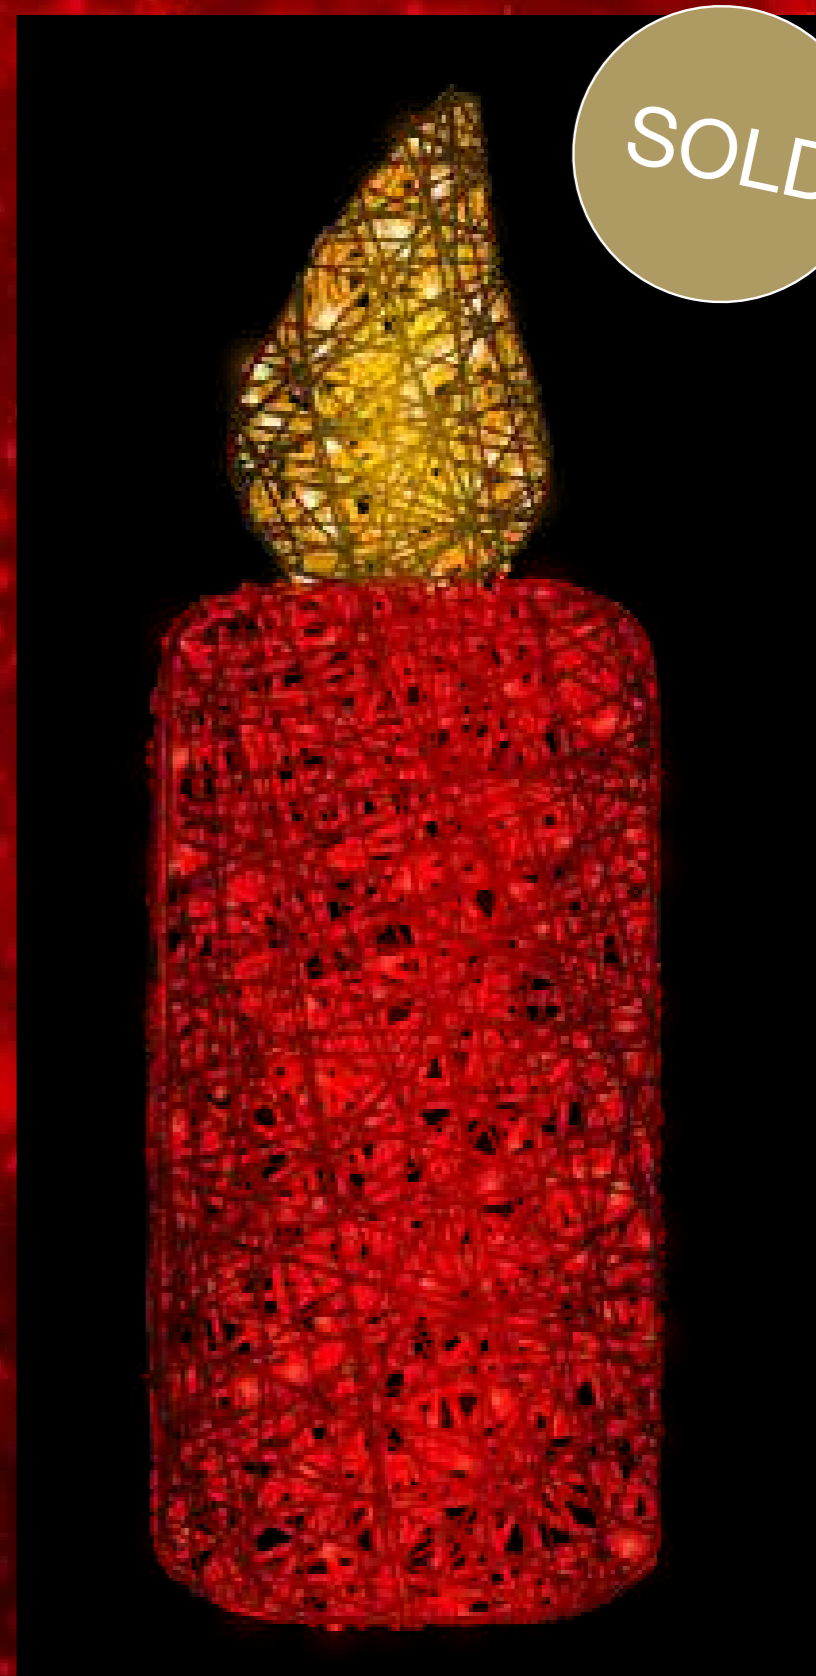

SOLD

ORGANIC CANDLE

150-516 x2 Organic Candle
35x105x35 Floor Standing, Qty 2

£105