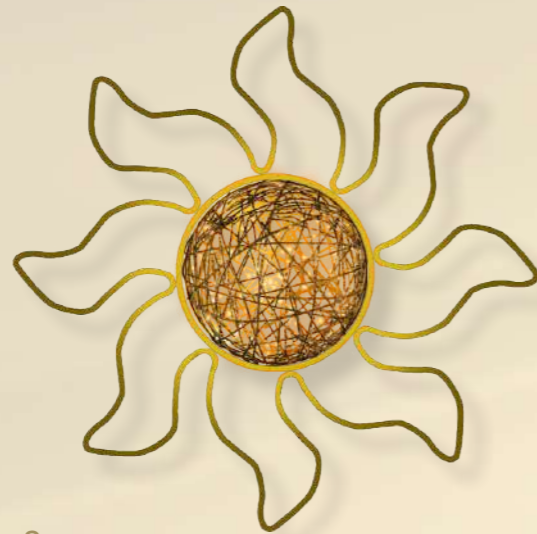

COLOUR

LED LED LED

more colours on request

Organic Wheat hanging

ARTICLE NR. **150-948 | 151-002**
WEIGHT ~ 14.1 kg
DIMENSIONS ~ 42 x 250 x 42 cm
WATT 5 W
VOLT 36 V
COLOUR 

Sun

ARTICLE NR. **621-665**
WEIGHT ~ 2.4 kg
DIMENSIONS ~ Ø 115 x 40 cm
WATT 7 W
VOLT 230 V
COLOUR 