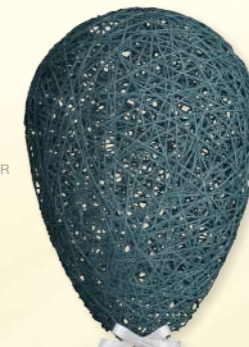

Organic Balloon

ARTICLE NR.
150-986

WEIGHT
~ 10 kg

WATT
no light

DIMENSIONS
~ 80 x 122 x 80 cm

VOLT
no light

COLOUR
0

COLOUR