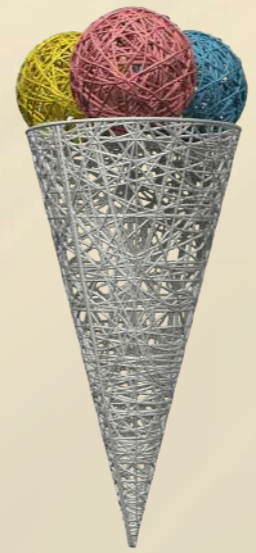

Ice Cream
ARTICLE NR. **622-014**
DIMENSIONS ~30 x 76 x 30 cm
WEIGHT ~2.8 kg
VOLT no light
COLOUR ☒ ☐ ☐ ☐