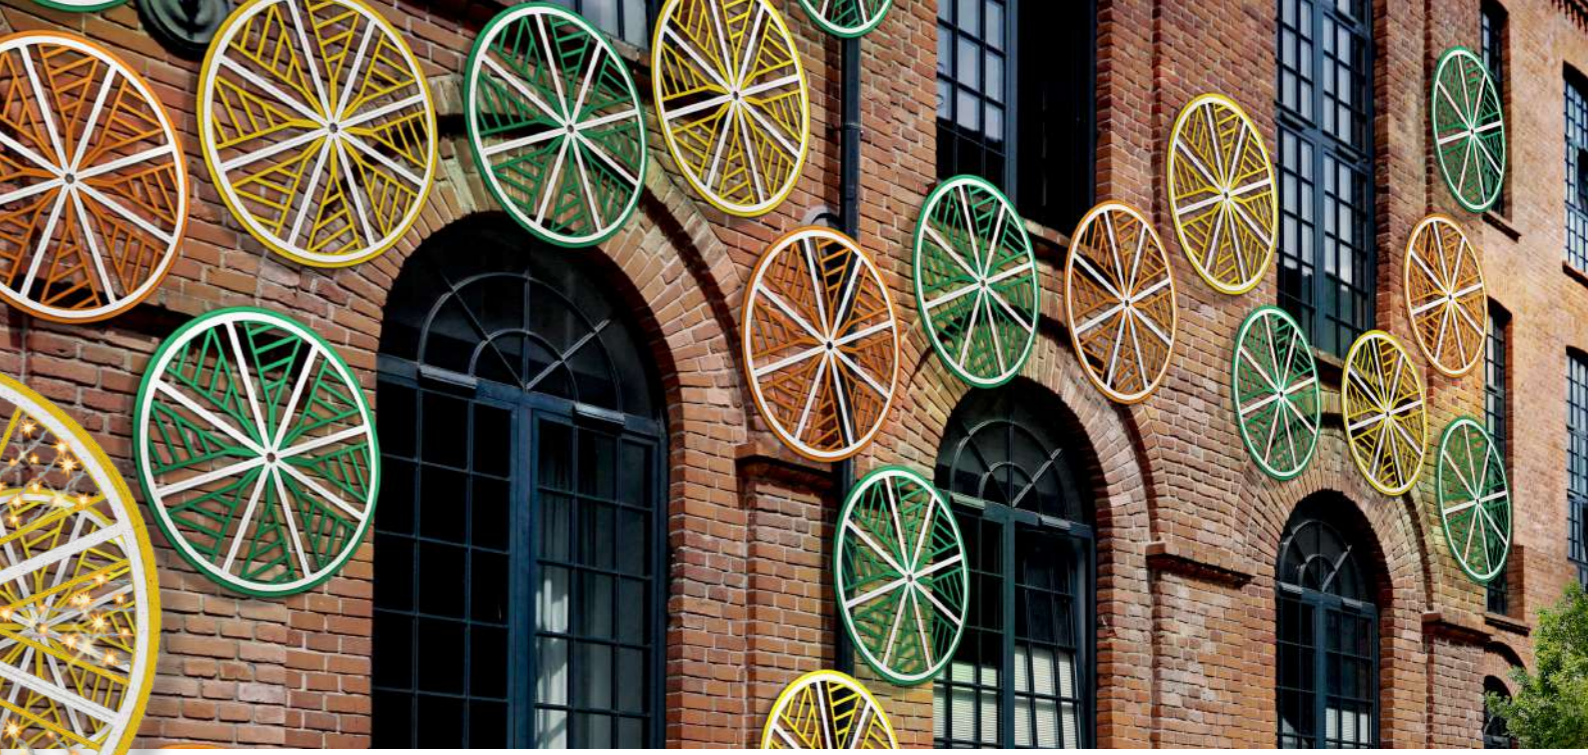

NATURALLY SUMMER

WITH ORGANICS

With our Organic collection we have developed a sustainable product line that appeals to people, not only because of its materials and durability but also with its eye-catching look-and-feel. To create a summer at its best in spaces we have created a variety of joyful motifs especially for the hot season.

ORGANIC PRO Citrus

MATERIAL COMPOSITION: WOOD & POLYMER

WOOD

from PEFC-certified forestry.
Wood content min. 30%
from wood felled
within a radius of 100 km
from our supplier.

POLYMER

we have recently started to
switch to bio-based feedstock
under the mass balance
approach instead of virgin
plastic. However, changing over
the entire production will take
some time.

The change over the entire production will be done by the end of 2024.
REganic is made of 60% recycled polymers.

WHAT MAKES OUR ORGANIC COLLECTION SO UNIQUE:

MADE IN EUROPE
Handmade in MK's own facility.
Each piece is unique.

THE NATURAL SURFACE OPTICS
of the organic motifs are striking. Organics
also have a wonderful effect by day and by
night.

DURABLE
The motifs have a long lifespan – they are
wind and weather-proof as well as fungus
resistant. This reduces their CO2 footprint.

▶ You can find more info on page 61 | 62

GOOD TO KNOW

CARE FOR OUR PLANET

MIN. 10 YEARS LIFETIME

RECYCLABLE MATERIALS