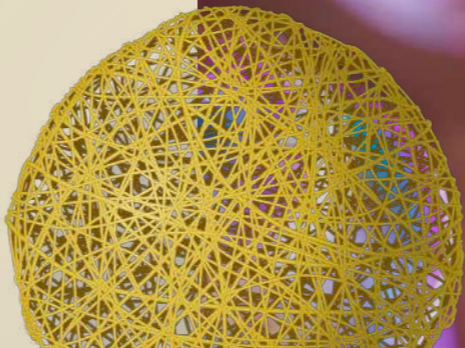

NEW

Wild Flower GARland

ARTICLE NR.
037-269
WEIGHT
~ 5 kg
DIMENSIONS
~ 200 x 30 x 30 cm
WEIGHT
no light
COLOUR
multicolor

NEW

Wild Flower Swag Garland

ARTICLE NR.
037-273
WEIGHT
~ 5 kg
DIMENSIONS
~ 200 x 30 x 30 cm
WEIGHT
no light
COLOUR
multicolor