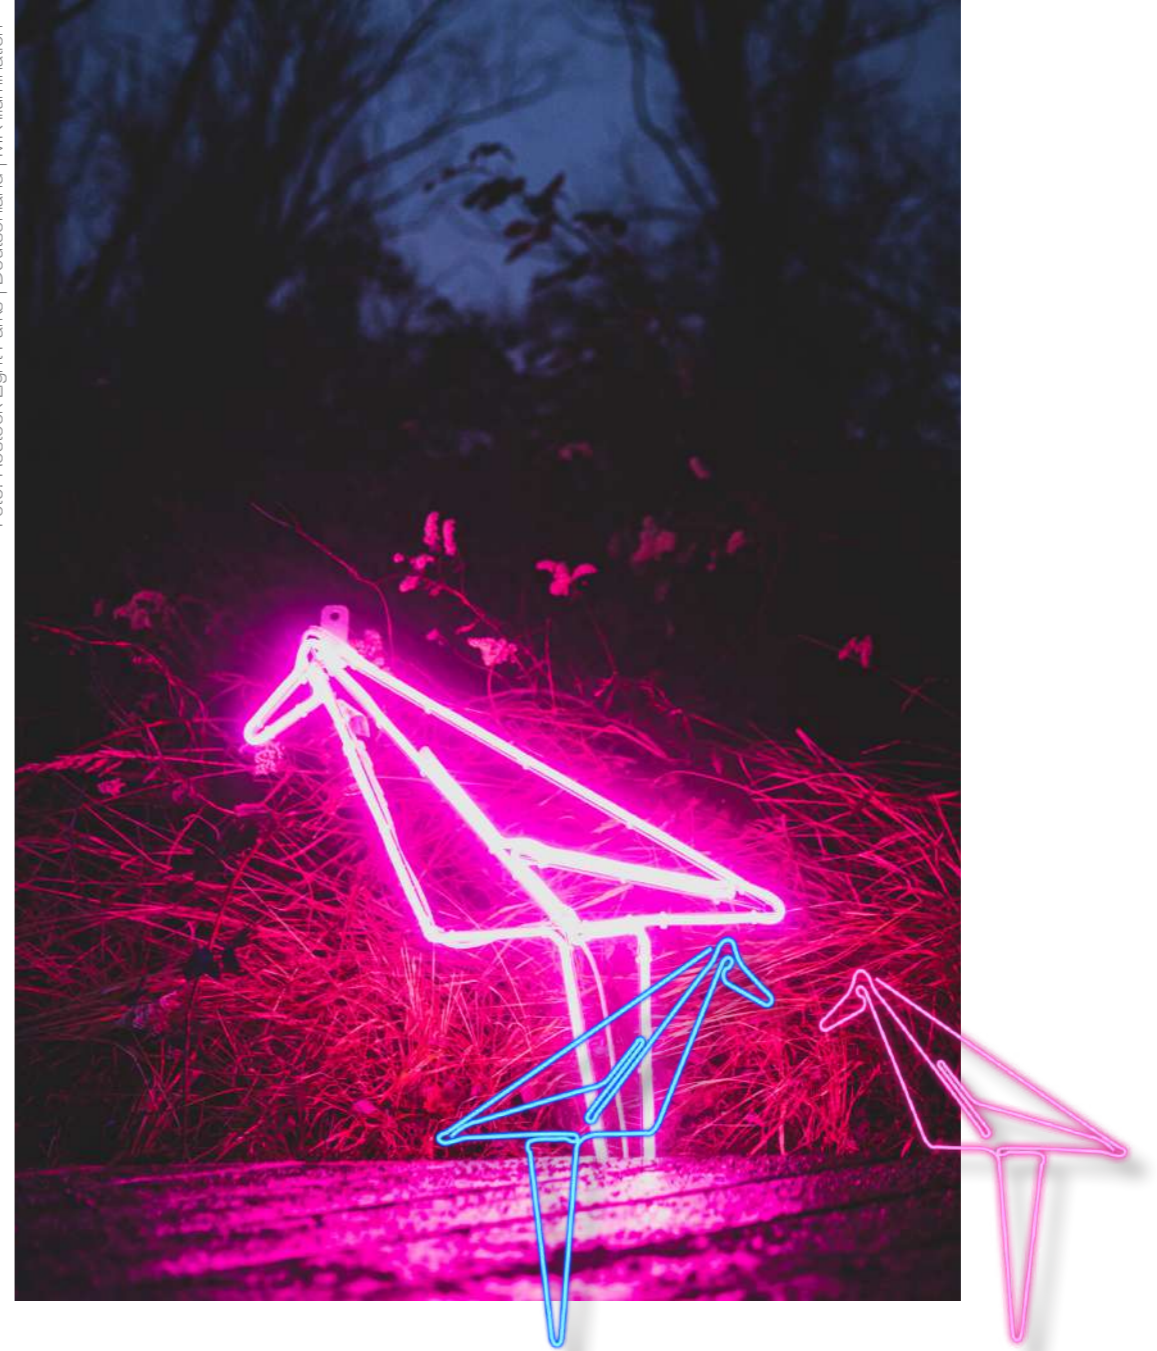

Product suitable for use:

You can find more info on page 82 | 83

GOOD TO KNOW

Geo Birdie

Foto: Rostock Light Parks | Deutschland | MKK Illumination

GEO BIRDIE

GEOBIRDS are THE summer hit that sticks in your mind. Available in vibrant pink, classic white and warm blue, they set the scene perfectly in any environment. Dare to mix colours for a playful expression or stick to one colour for a classic look with a trendy touch.