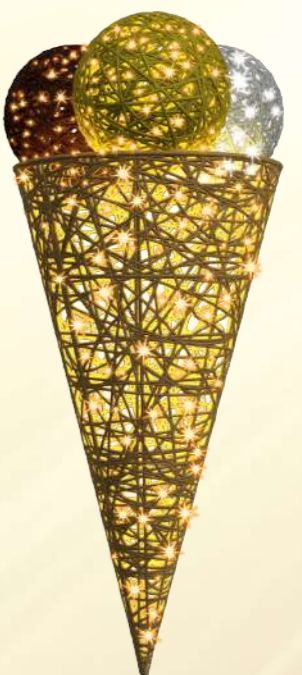

LED

colours & patterns
on request

different
sizes & colours
available

40% less
organic material
to save weight

Rope mounted

Rope mounted

Ice Cream
 ARTICLE NR. **622-015**
 DIMENSIONS ~40 x 98 x 40 cm
 WEIGHT ~ 3.0 kg
 VOLT no light
 COLOUR