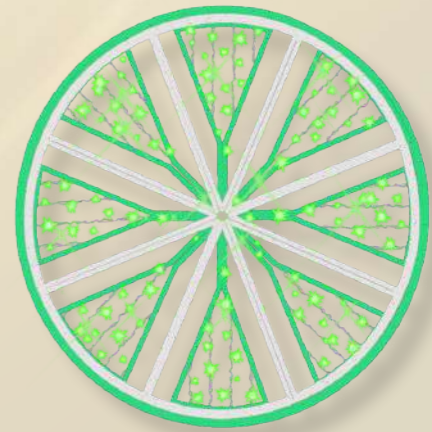

LED

Citrus Lime

ARTICLE NR.
621-652
DIMENSIONS
Ø 100 cm

WEIGHT
5.2 kg
VOLT
36 V

WATT
9 W
COLOUR
OP OP

LED

Rope mounted

Ginella Flower