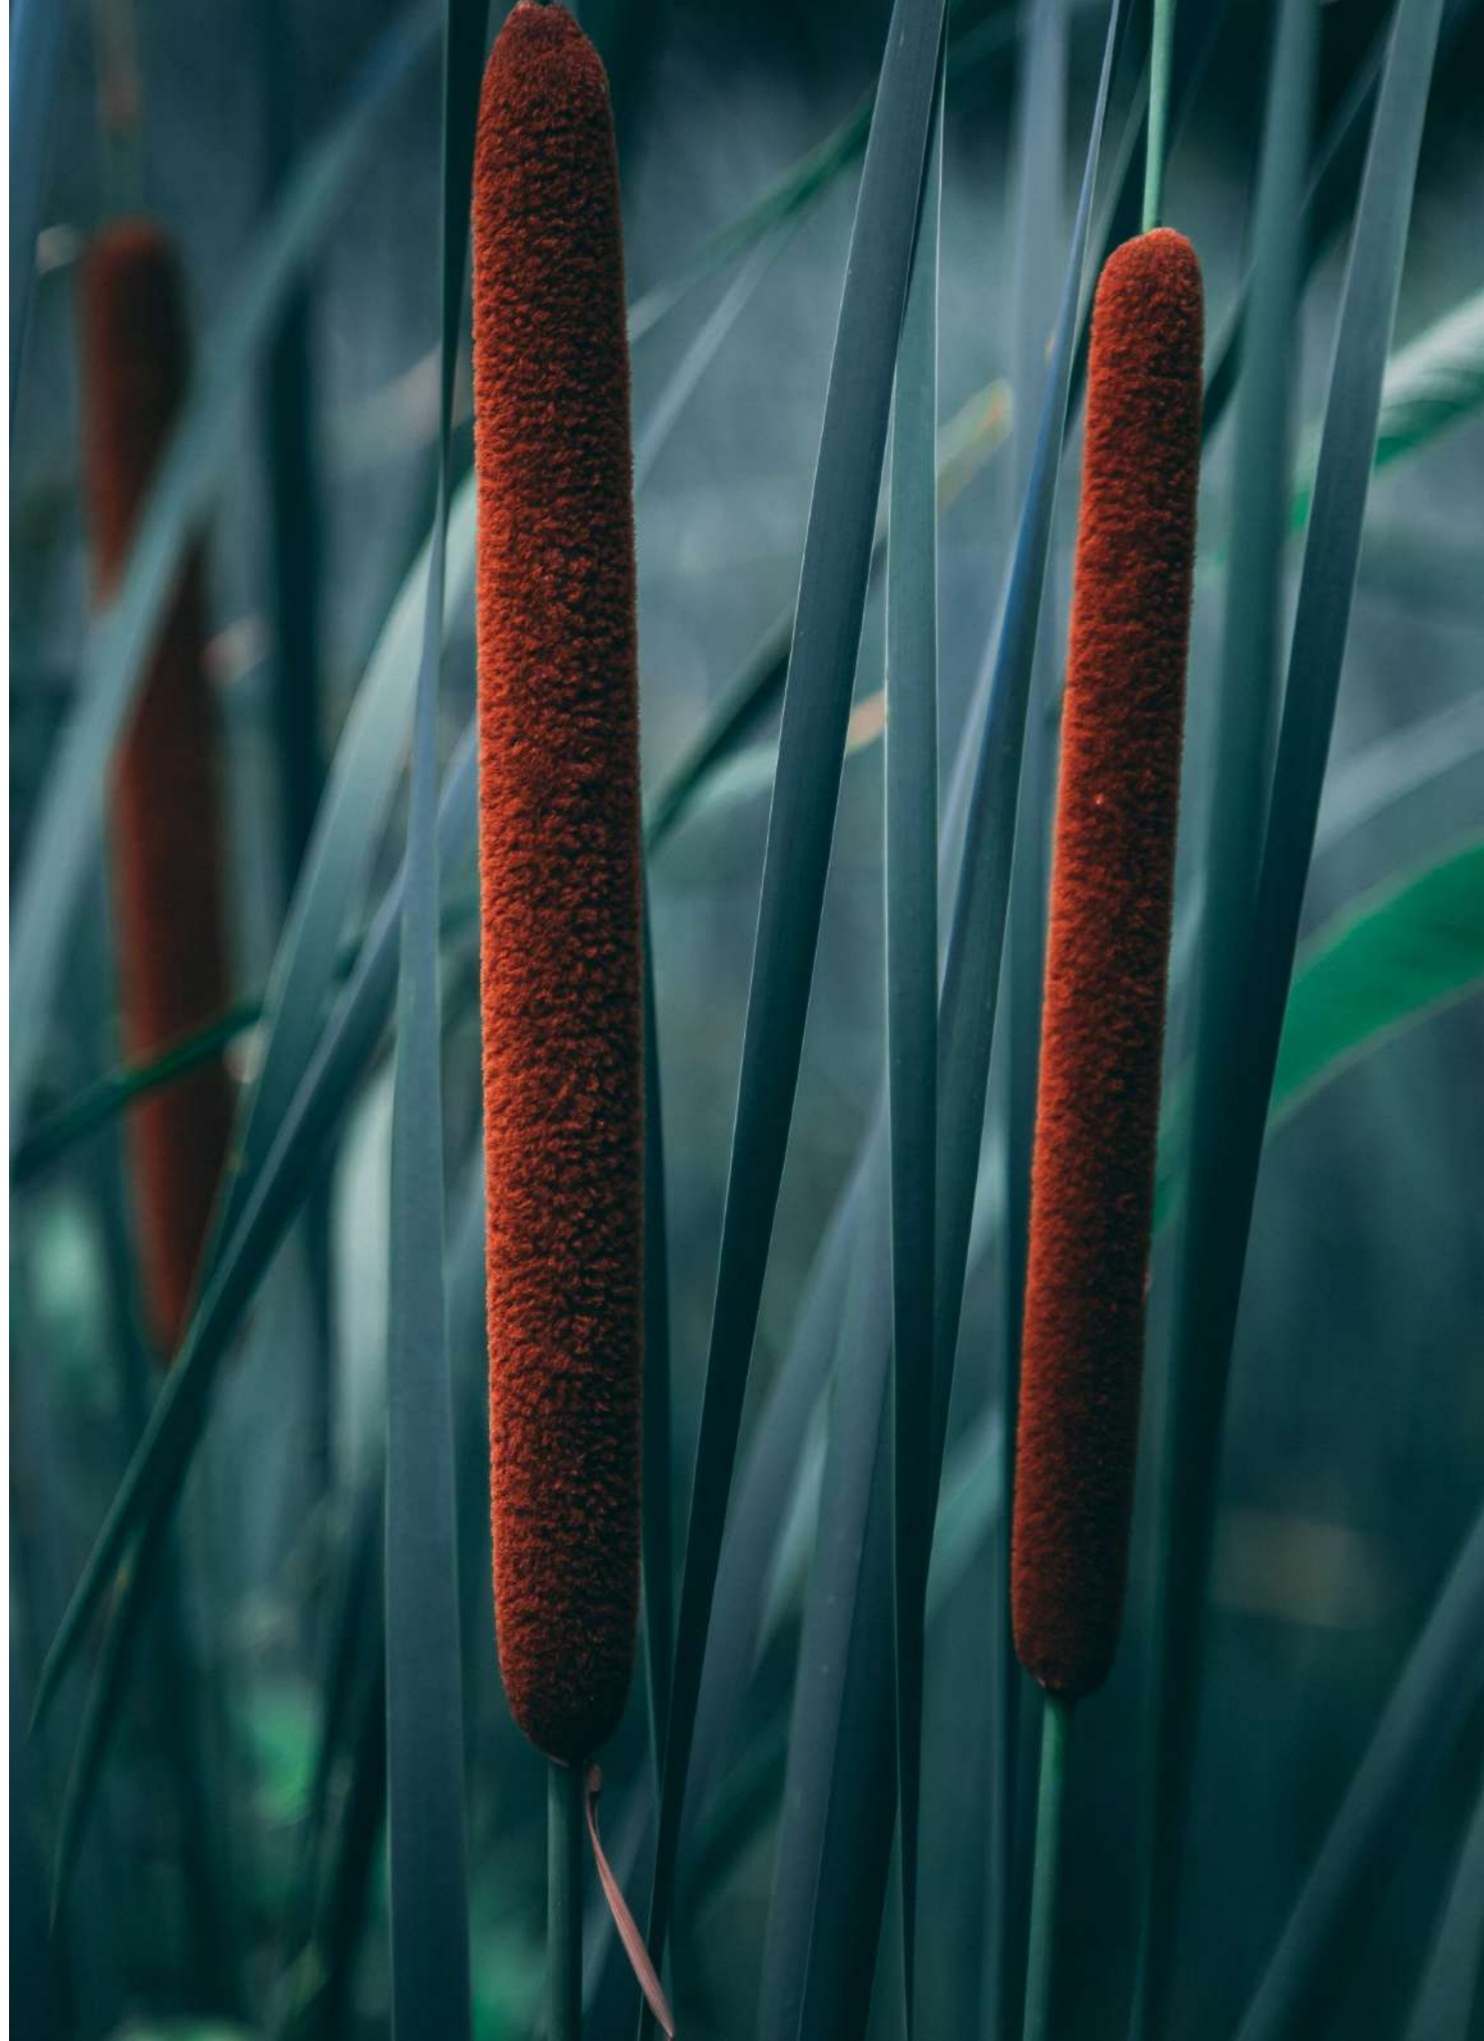

4 different colours to create a individual scene

Product suitable for use:

▶ You can find more info on page 94 | 95

GOOD TO KNOW

HOMOGENEOUS LIGHT COLOUR

MIN. 10 YEARS LIFETIME

NEW

— Reeds Lite