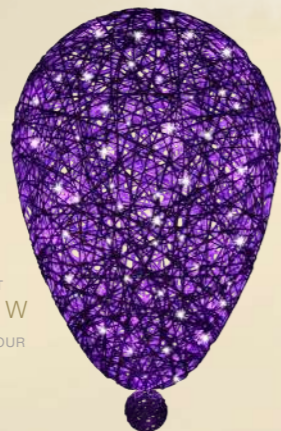

Organic Balloon

ARTICLE NR.
150-991

WEIGHT
~ 10 kg

WATT
25 W

DIMENSIONS
~ 80 x 522 x 80 cm

VOLT
230

COLOUR
0

LED