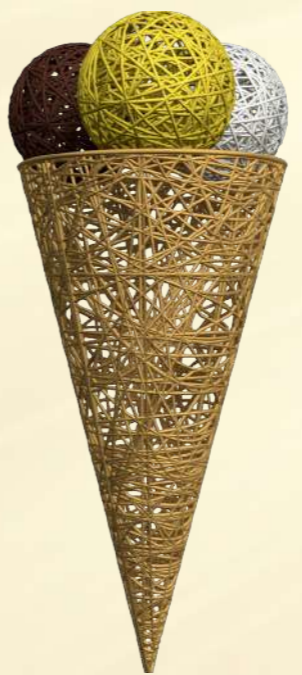

LED

colours & patterns
on request

different
sizes & colours
available

40% less
organic material
to save weight

Rope mounted

Rope mounted

Ice Cream
 ARTICLE NR. **622-015**
 DIMENSIONS ~40 x 98 x 40 cm
 WEIGHT ~ 3.0 kg
 VOLT no light
 COLOUR