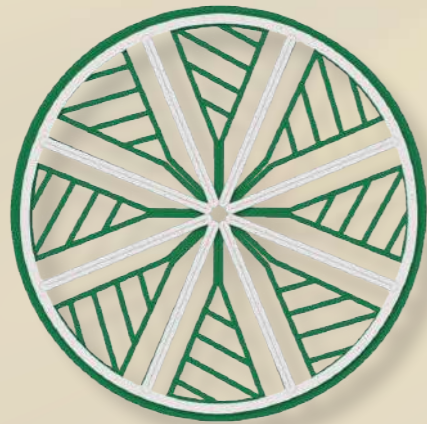

Citrus Lemon

ARTICLE NR.
621-656
DIMENSIONS
Ø 100 cm

WEIGHT
6.4 kg
VOLT
no light

COLOUR
OP OP

Citrus Orange

ARTICLE NR.
621-654
DIMENSIONS
Ø 100 cm

WEIGHT
6.4 kg
VOLT
no light

COLOUR
OP OP

Citrus Lime

ARTICLE NR.
621-655
DIMENSIONS
Ø 100 cm

WEIGHT
6.4 kg
VOLT
no light

COLOUR
OP OP

Citrus Lemon

ARTICLE NR.
621-653
DIMENSIONS
Ø 100 cm

WEIGHT
5.2 kg
VOLT
36 V

WATT
9 W
COLOUR
OP OP

LED

Citrus Orange

ARTICLE NR.
621-651
DIMENSIONS
Ø 100 cm

WEIGHT
6.4 kg
VOLT
36 V

WATT
9 W
COLOUR
OP OP

LED

Citrus Lime

ARTICLE NR.
621-652
DIMENSIONS
Ø 100 cm

WEIGHT
5.2 kg
VOLT
36 V

WATT
9 W
COLOUR
OP OP

LED

Rope mounted