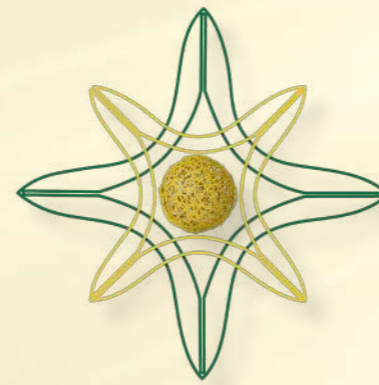

Vega Star

ARTICLE NR.
621-995
DIMENSIONS
Ø 100 x 30 cm
WEIGHT
~3.1 kg
VOLT
no light
COLOUR
OP OP