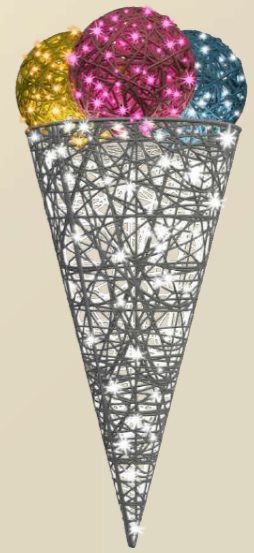

Ice Cream
ARTICLE NR. **622-029**
DIMENSIONS ~30 x 76 x 30 cm
WEIGHT ~4.8 kg
VOLT 36 V
WATT 15 W
COLOUR ☒ ☐ ☐ ☐
☐ LED ☐ LED ☒ LED