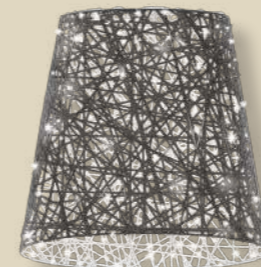

Organic Lampshade White

ARTICLE NR.
621-626

WEIGHT
~ 7.4 kg

DIMENSIONS
~ 73 x 100 x 73 cm

VOLT
230 V

WATT
14 W

COLOUR
0

LED

colours & patterns
on request

different
sizes & colours
available

40% less
organic material
to save weight

Rope mounted