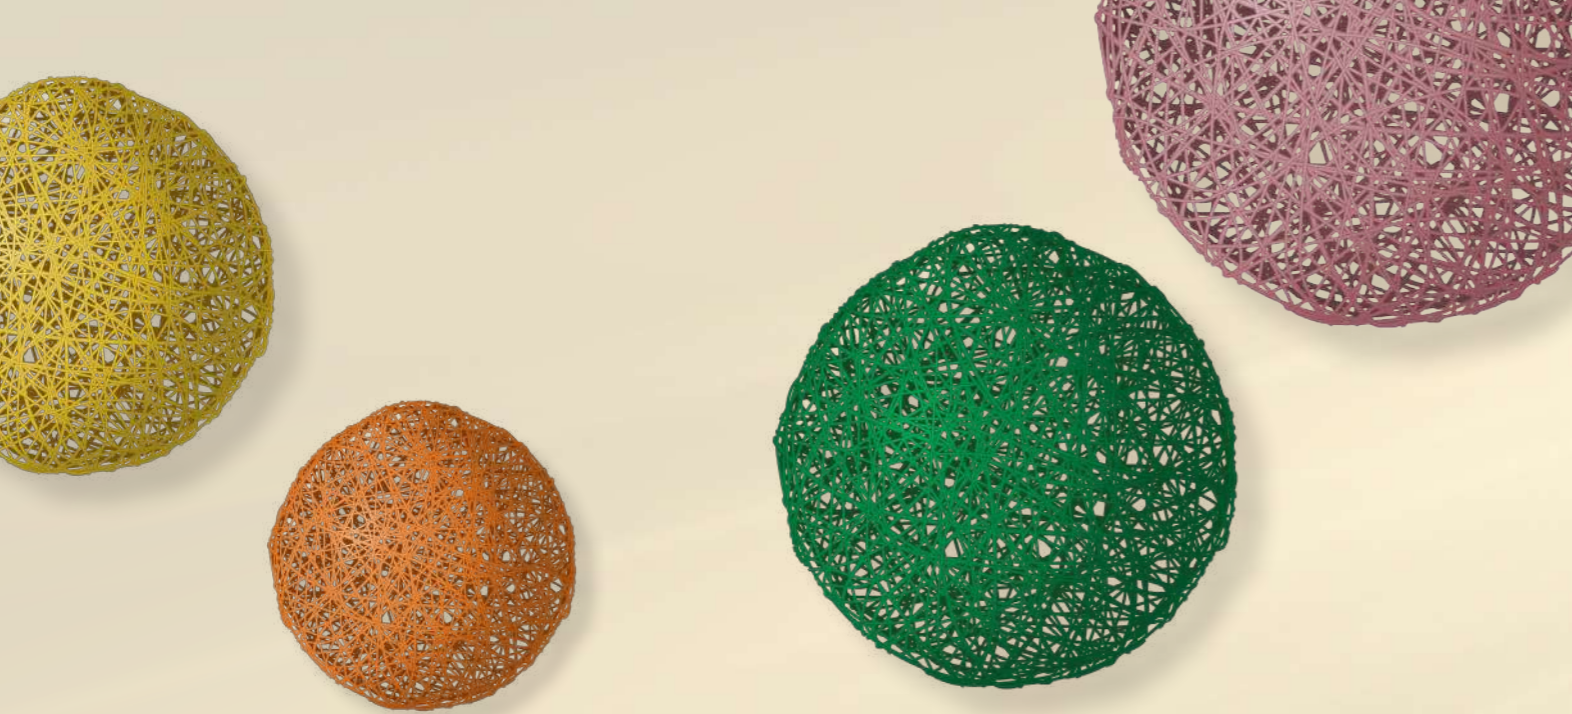

NEW

Wild Flower GARland

ARTICLE NR.
037-269
WEIGHT
~ 5 kg
DIMENSIONS
~ 200 x 30 x 30 cm
WEIGHT
no light
COLOUR
multicolor

NEW

Wild Flower Swag Garland

ARTICLE NR.
037-273
WEIGHT
~ 5 kg
DIMENSIONS
~ 200 x 30 x 30 cm
WEIGHT
no light
COLOUR
multicolor