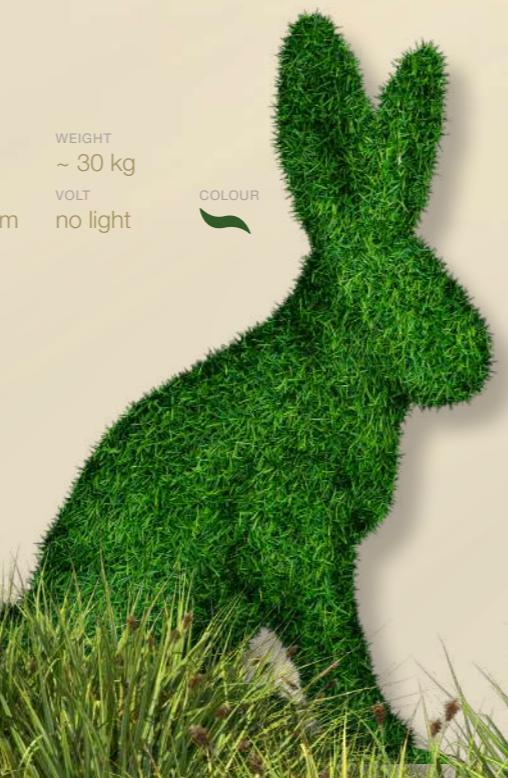

Ulla the Rabbit

ARTICLE NR.
602-641
DIMENSIONS
~ 110 x 140 x 60 cm

WEIGHT
~ 30 kg
VOLT
no light

COLOUR