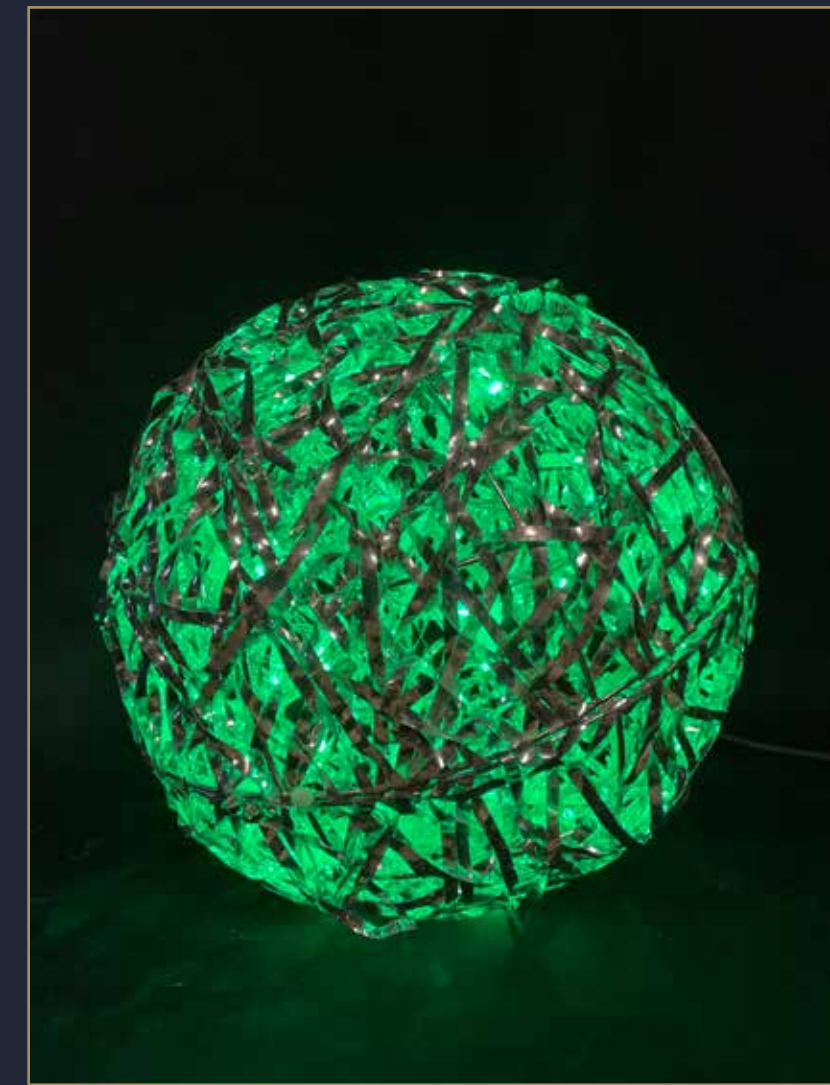

ENZA RING

Enza Ring
160-578HS-MK1
160cm LEDbl; 65W, 36V, 2,8kg, 2D.

Indoor/Outdoor

Quantity Available: 2

£133.42

Preloved Items

ORBITAL

Orbital
1235HS
30cm, 36V, 3D LED GREEN 029-073, Aluminium si, 2.8W