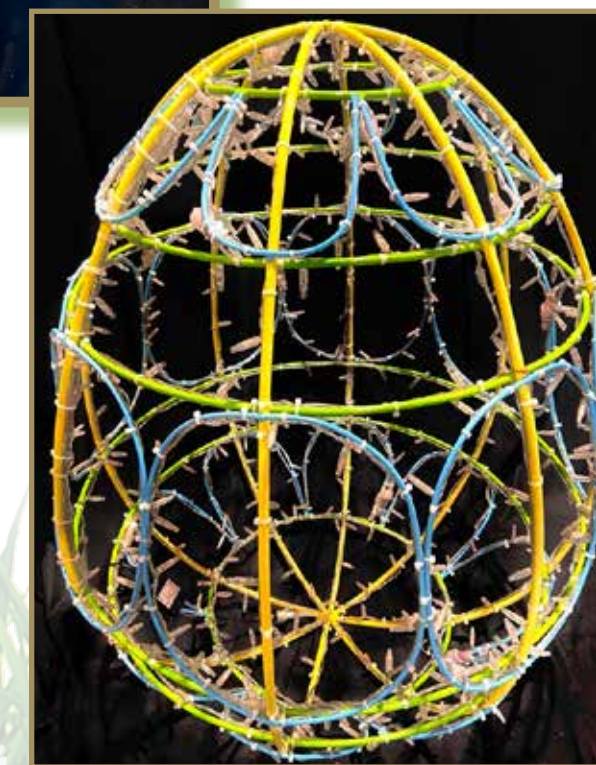

Quantity Available: 1
£480.00

Now £390.00

Easter Eggs

EASTER EGG BLUE

2510-1501
Easter Light Egg 2 BTW
70x120x70 cm
Indoor/Outdoor

Quantity Available: 1
£605.00

Now £420.00

EASTER EGG YELLOW, BLUE, GREEN