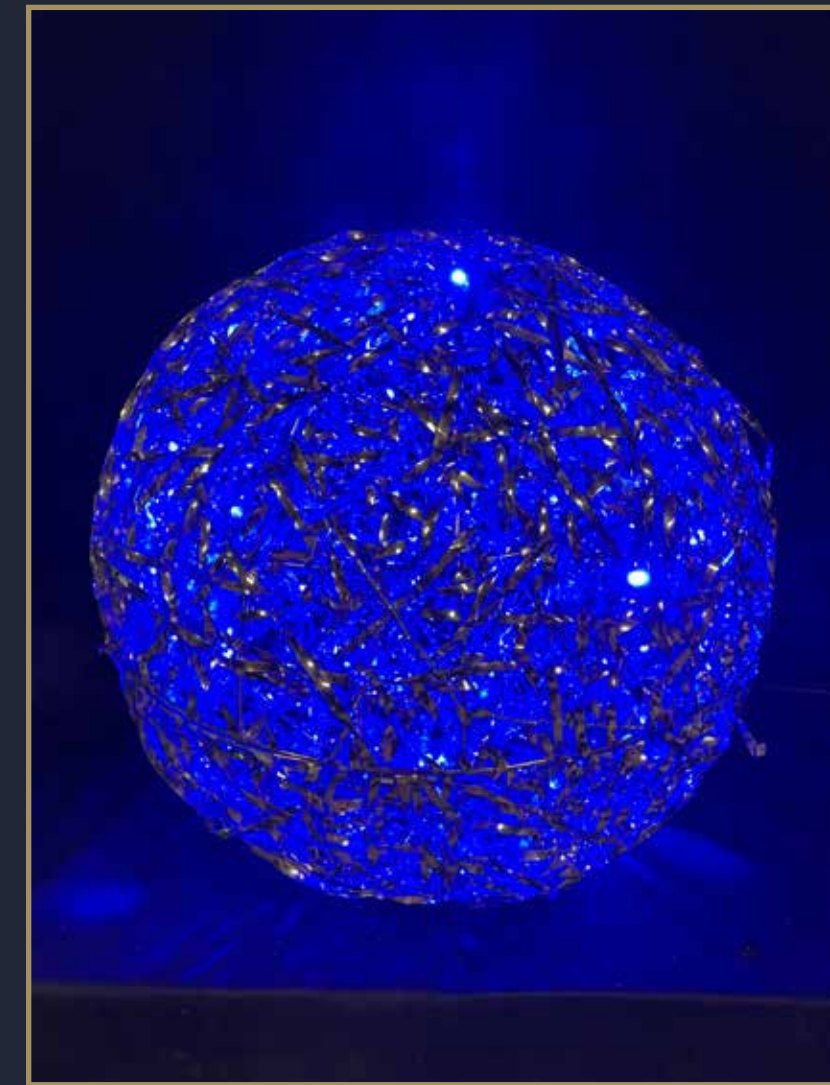

Quantity Available: 2

£33.44

ORBITAL

Orbital
1241HS
40cm, 36V, 3D LED PINK 029-116, Aluminium si, 4.8W

Indoor/Outdoor

Quantity Available: 4

£36.02

Preloved Items