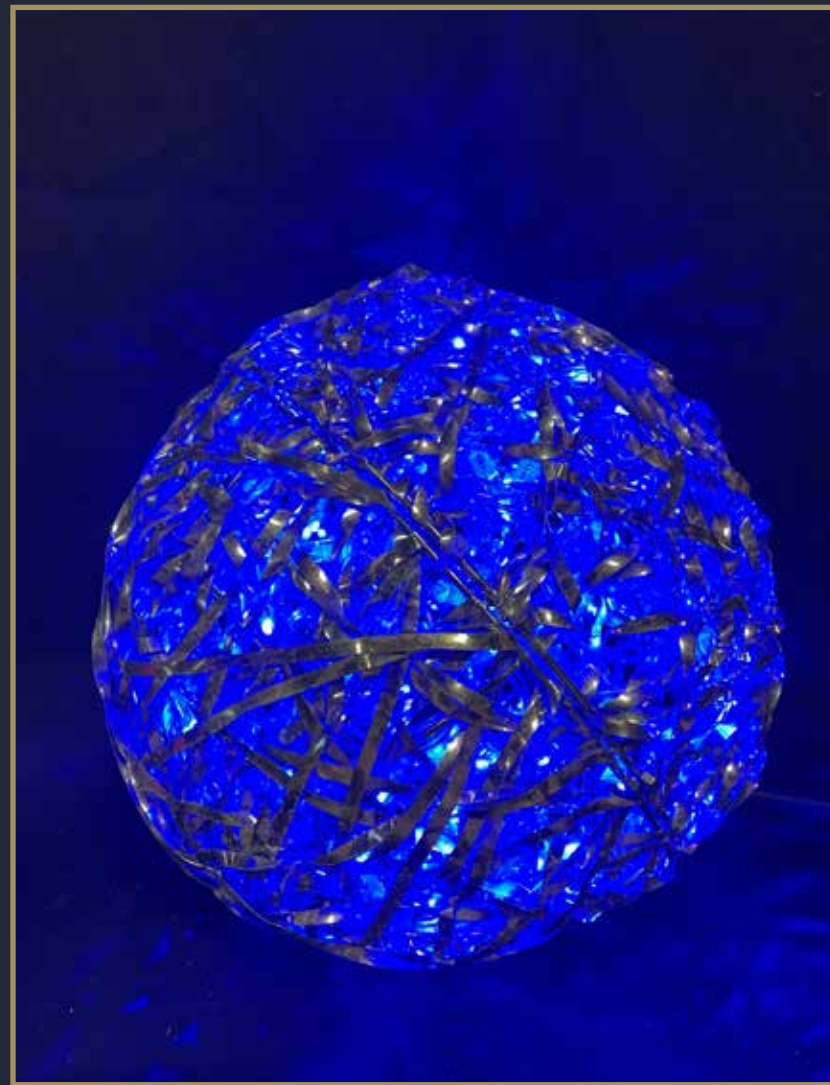

Quantity Available: 2

£33.44

ORBITAL

Orbital
1241HS
40cm, 36V, 3D LED PINK 029-116, Aluminium si, 4.8W

Indoor/Outdoor

Quantity Available: 4

£36.02

Preloved Items