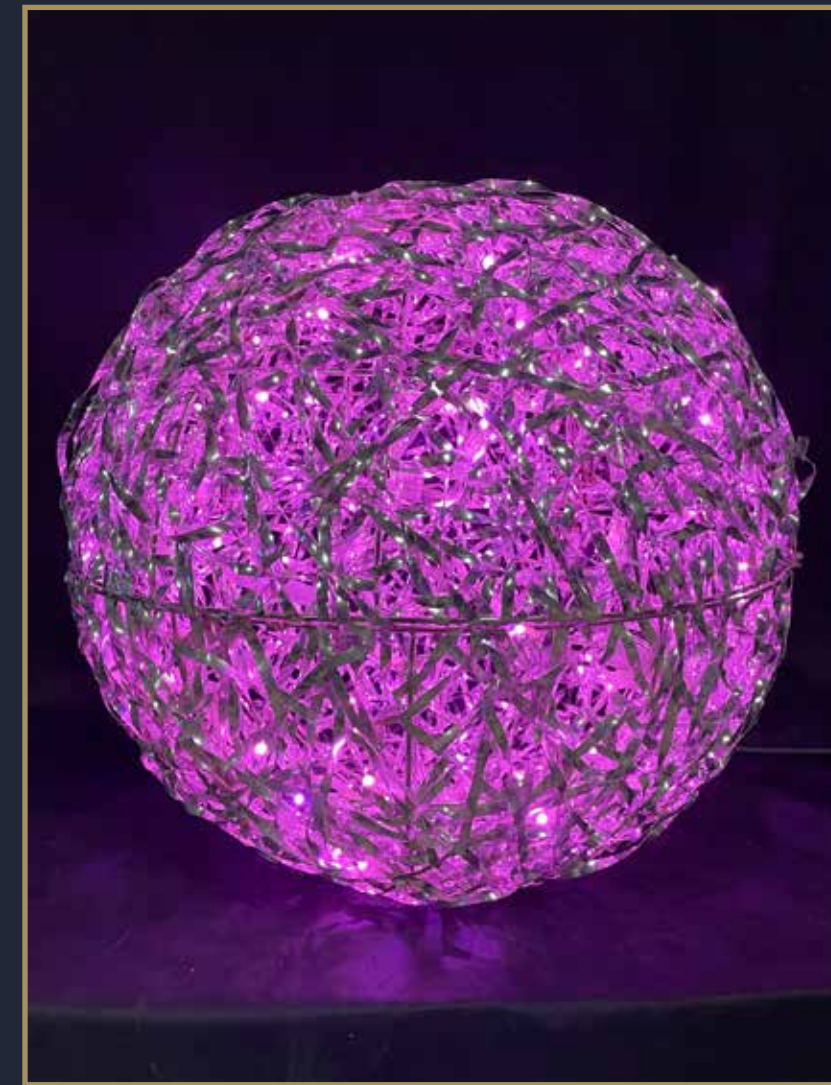

Quantity Available: 2

£33.44

ORBITAL

Orbital
1241HS
40cm, 36V, 3D LED PINK 029-116, Aluminium si, 4.8W

Indoor/Outdoor

Quantity Available: 4

£36.02

Preloved Items