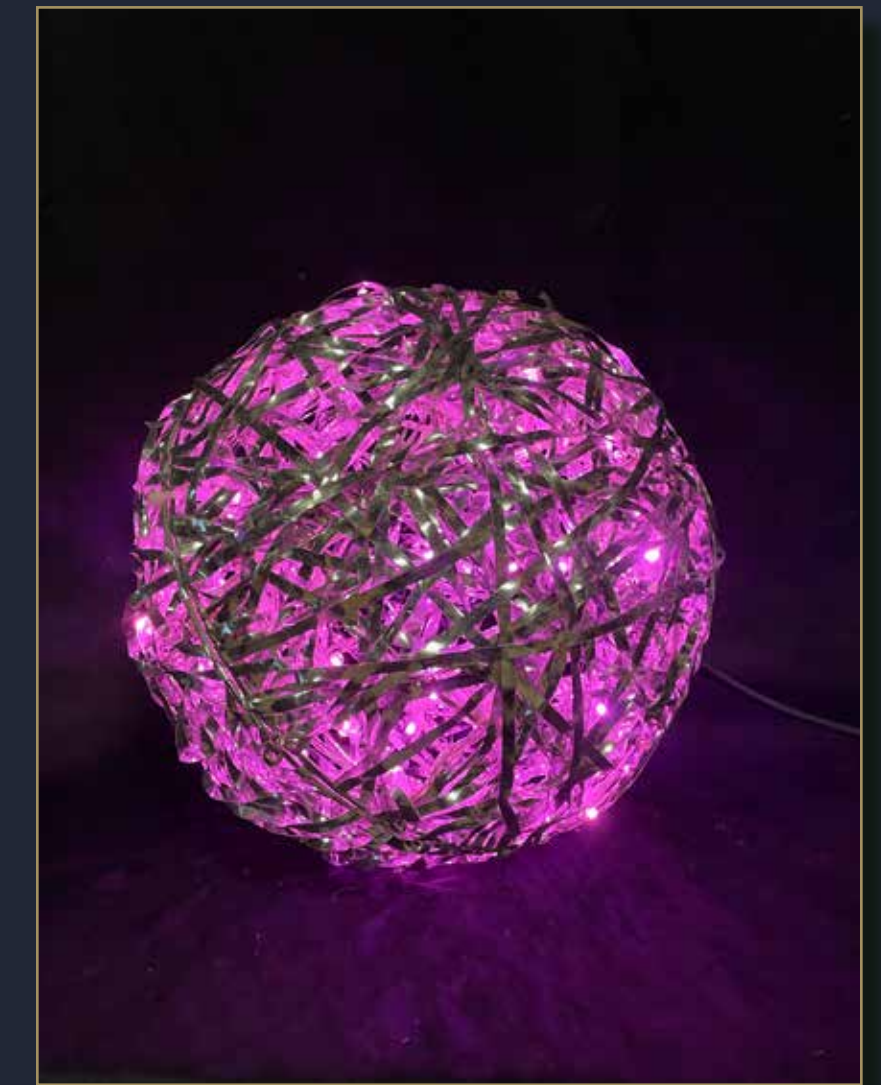

ENZA RING

Enza Ring
160-578HS-MK1
160cm LEDbl; 65W, 36V, 2,8kg, 2D.

Indoor/Outdoor

Quantity Available: 2

£133.42

Preloved Items

ORBITAL

Orbital
1235HS
30cm, 36V, 3D LED GREEN 029-073, Aluminium si, 2.8W