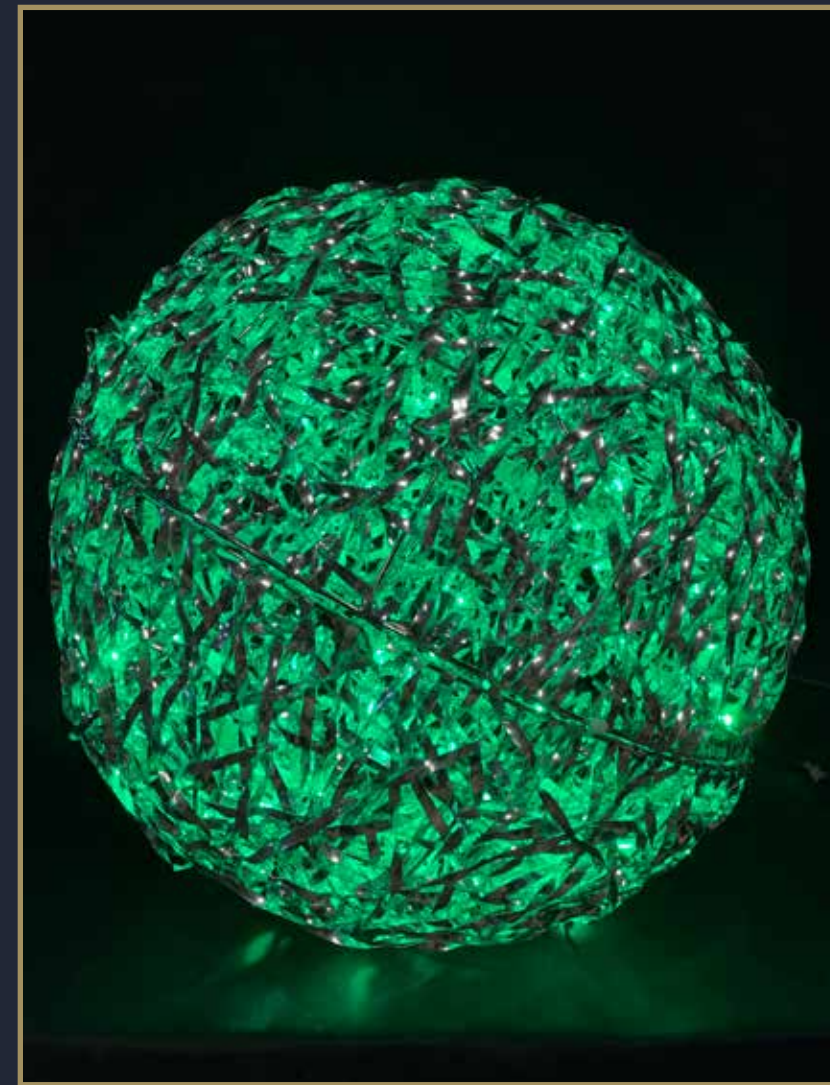

Quantity Available: 2

£33.44

ORBITAL

Orbital
1241HS
40cm, 36V, 3D LED PINK 029-116, Aluminium si, 4.8W

Indoor/Outdoor

Quantity Available: 4

£36.02

Preloved Items