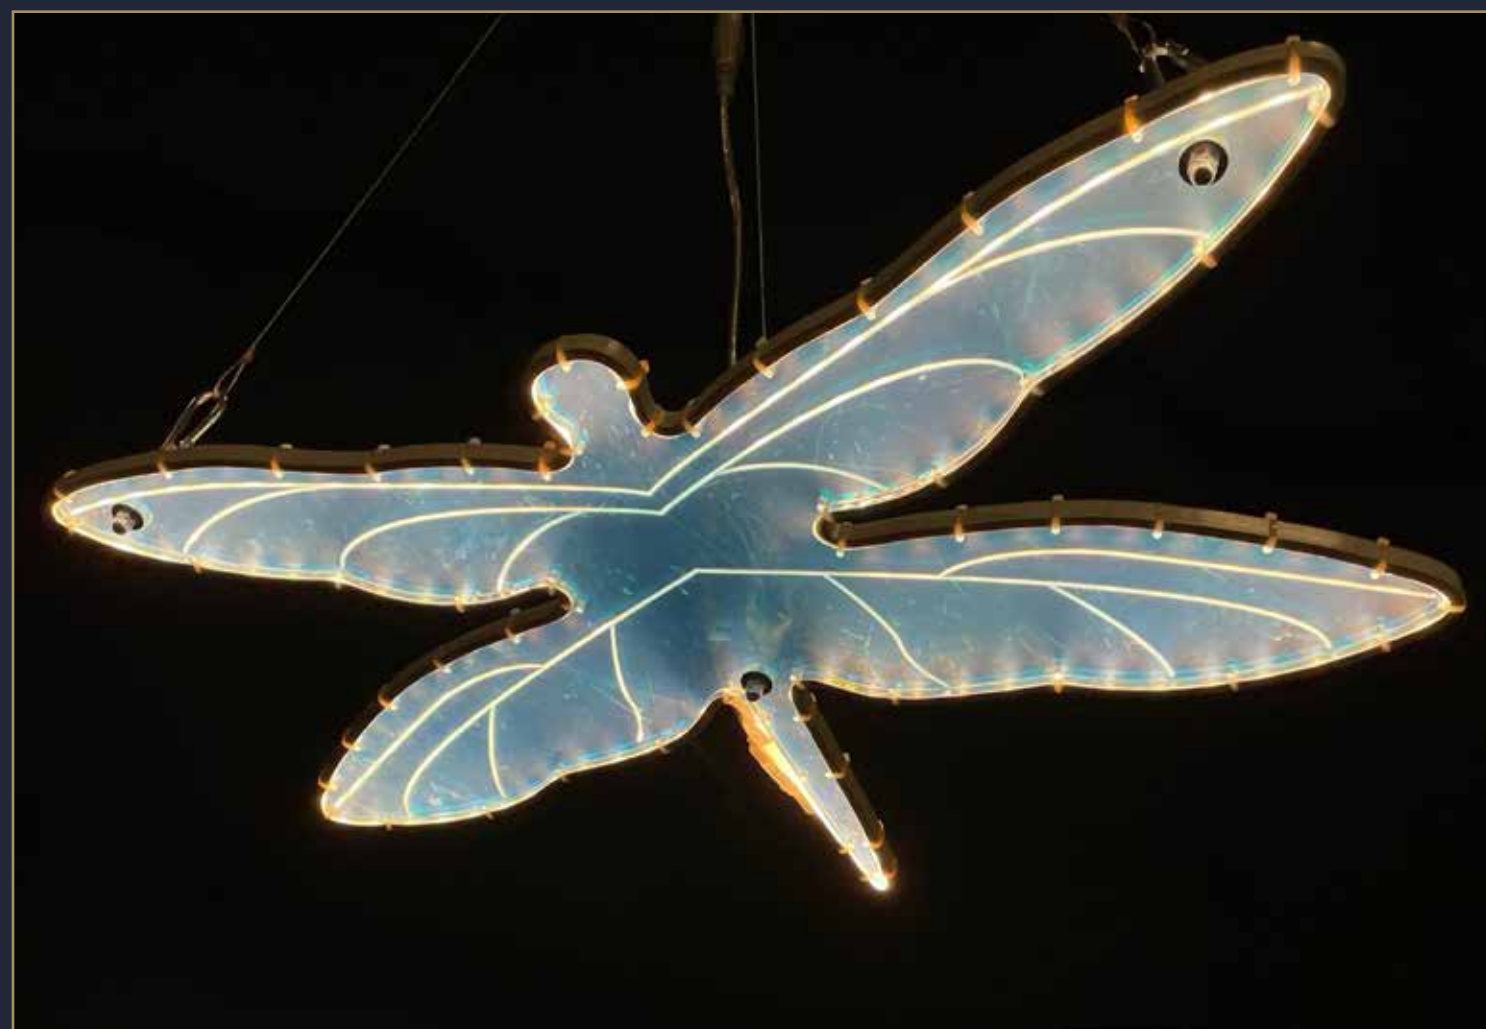

Preloved Items

2D DRAGONFLY

2D Dragonfly
600-669HS-MK1
60cm(W) x 40cm(H)

Indoor/Outdoor

Quantity Available: 2

£483.44