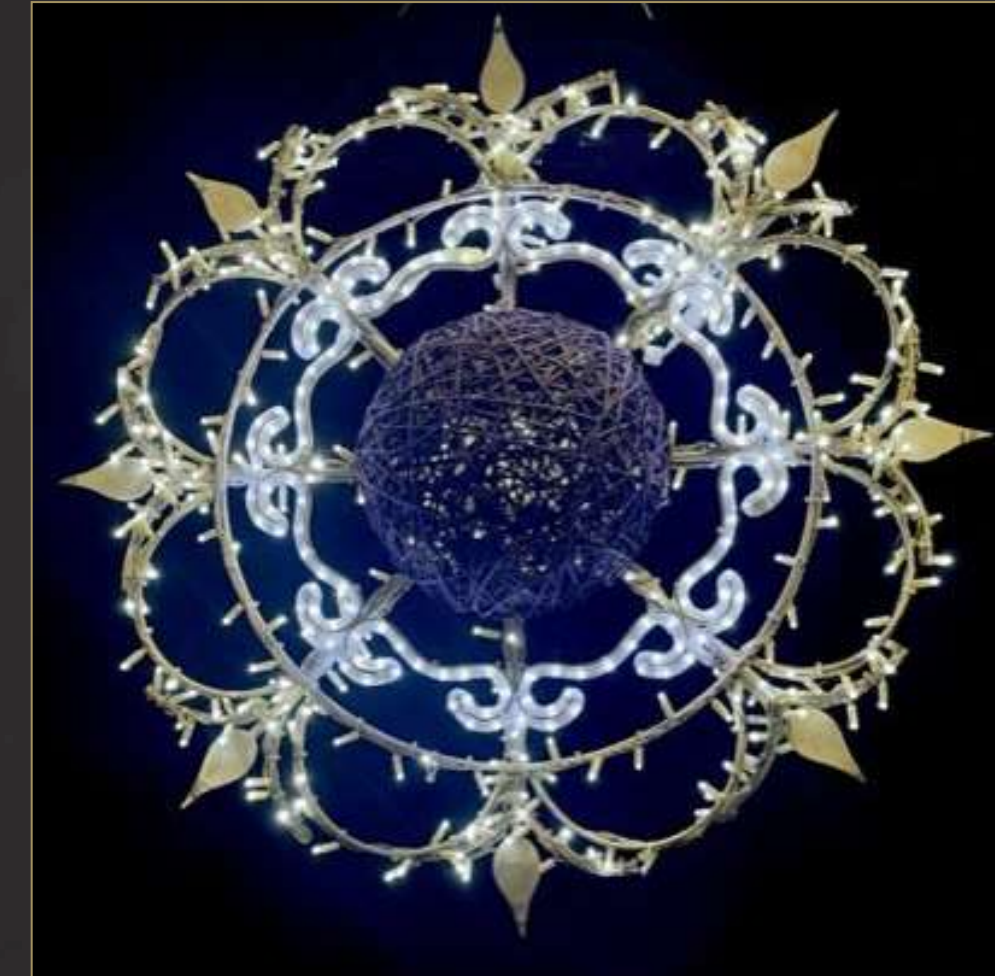

MAGIC LIGHTS NECKLACE BAR

2ND-BAR/NEC
Magic Lights Necklace Bar
WW LED 36V
300 cm

Quantity Available: 4
£101.54

3D NORDIC SUN

UK1001HS
120cm (W) x 120cm (H) x 39cm (D)
White LED static 55W
Outdoor

Quantity Available: 1
£72.00