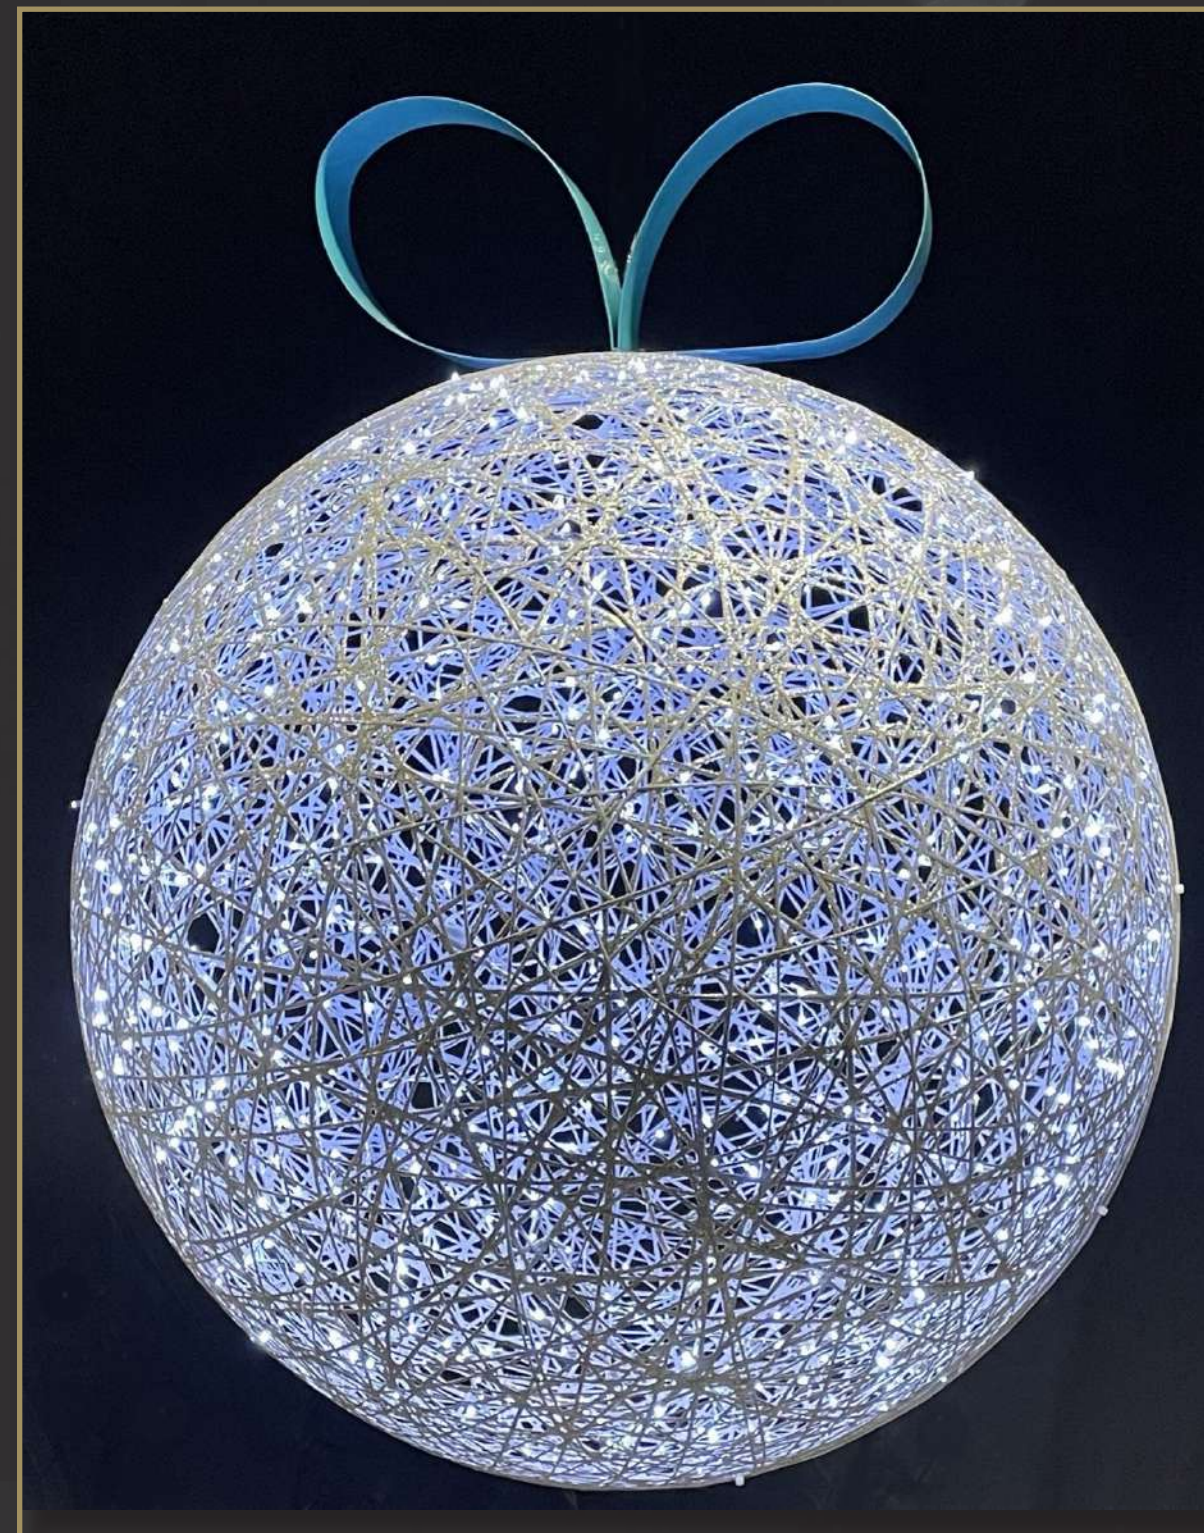

195cm

WH LED w/WH FL 36V Glamour Incl.

Transformer

Indoor

Quantity Available: 3

£ 555.46

SILVER MASSON WITH SMALL TURQUOISE BOW

2ND-MAS-195/SI/SB