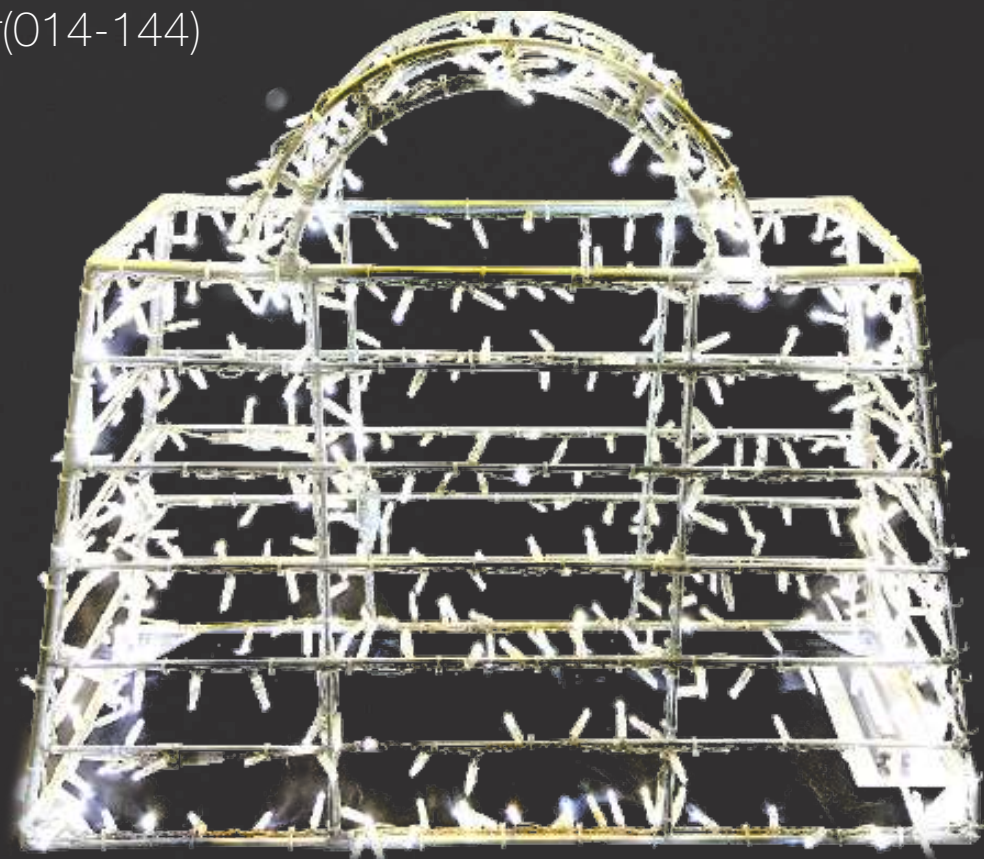

3D MEDIUM HANDBAG

UK1330HS
95cm (W) x 80cm (H) x 32cm (D)
WH LED RAL 9006
36v Includes Transformer(014-144)
Indoor

Quantity Available: 2
£ 285.00

SINGLE PETAL CHANDELIER

UK1323HS
125cm (W) x 300cm (H) x 125cm (D)
36V LED White
Hanging
Indoor

Quantity Available: 12
£ 285.00