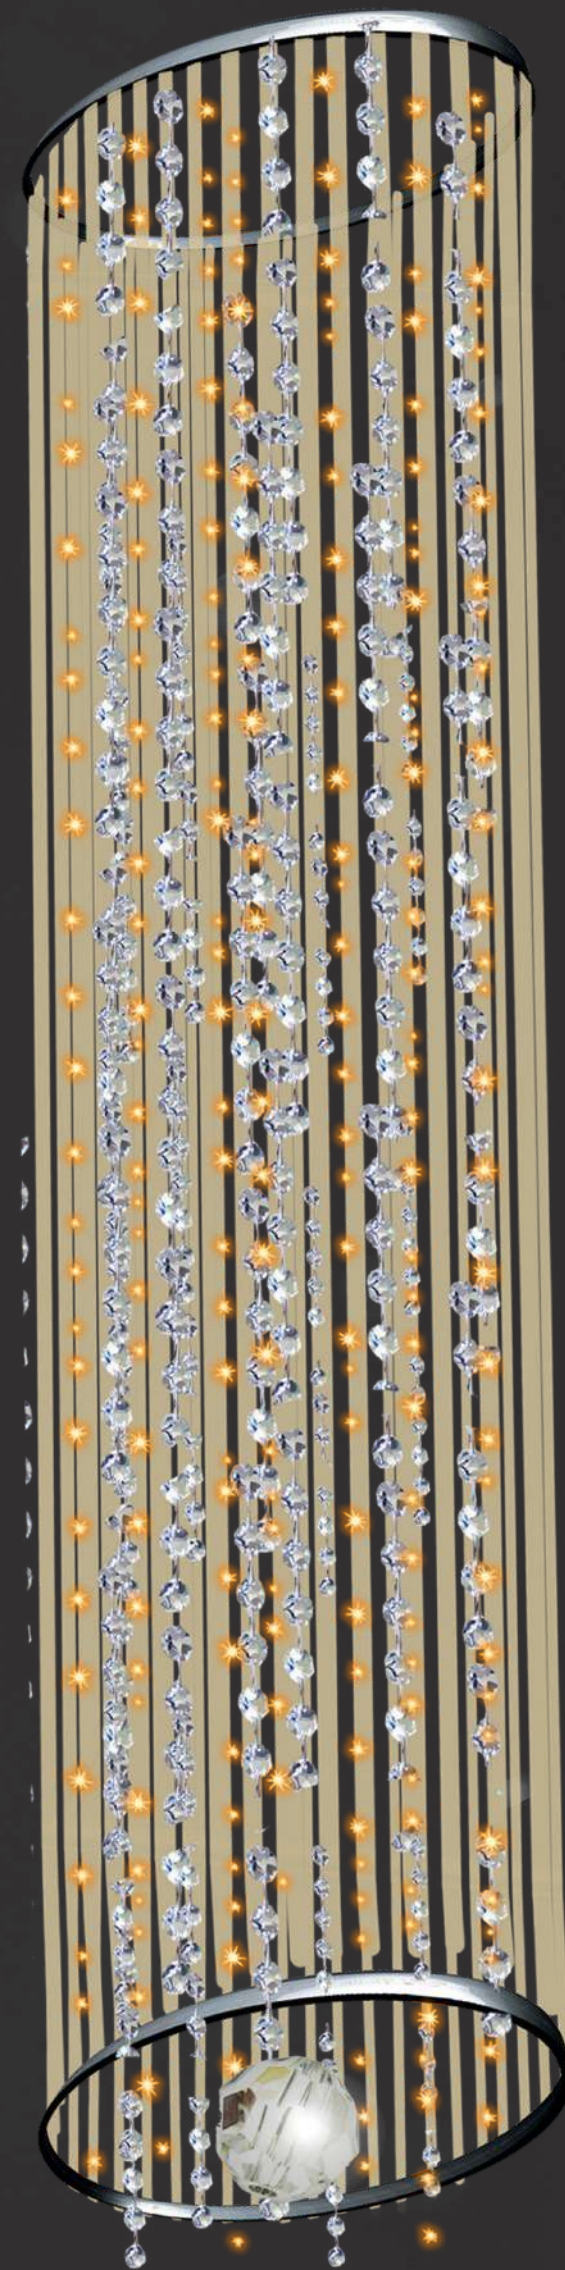

3D MEDIUM HANDBAG

UK1330HS
95cm (W) x 80cm (H) x 32cm (D)
WH LED RAL 9006
36v Includes Transformer(014-144)
Indoor

Quantity Available: 2
£ 285.00

SINGLE PETAL CHANDELIER

UK1323HS
125cm (W) x 300cm (H) x 125cm (D)
36V LED White
Hanging
Indoor

Quantity Available: 12
£ 285.00