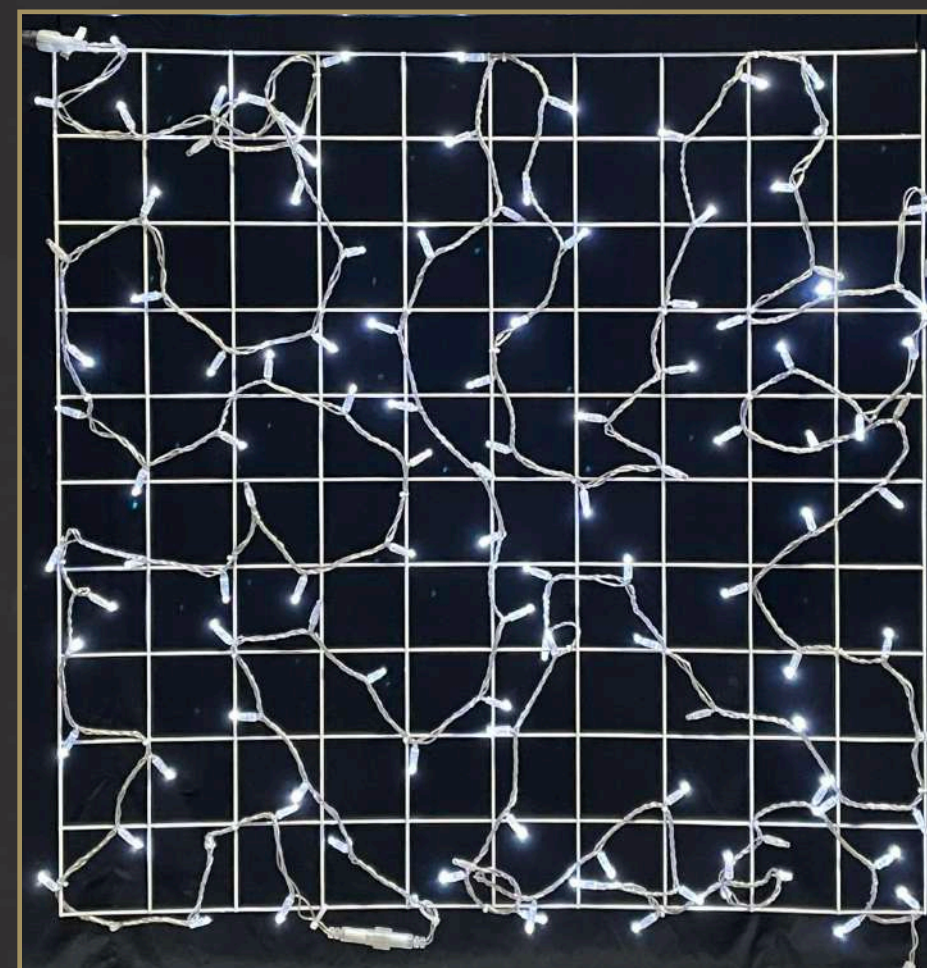

BRANCH TREE

2ND-TREE/2.4B
2.4m
WH LED 36v
Includes transformer 002-010 and
plug 003-003
Indoor

Quantity Available: 1
£192.00

SIMPLE GARLAND

2ND-GAR/SI600-2
600cm
WH LED w/WH FL 230v
Dressed with Baubles
Outdoor

Quantity Available: 2
£209.79

LIGHT GRID

2ND-LIGR/6
100 x 100cm
White LED /White Flash 36v 029-049
Indoor

Quantity Available: 39
£38.97

TREE AIDA

A 160HS
Green Pine/Spruce
160cm x 95cm
In Pot, WW LED 36V
Indoor

Quantity Available: 9
£188.72