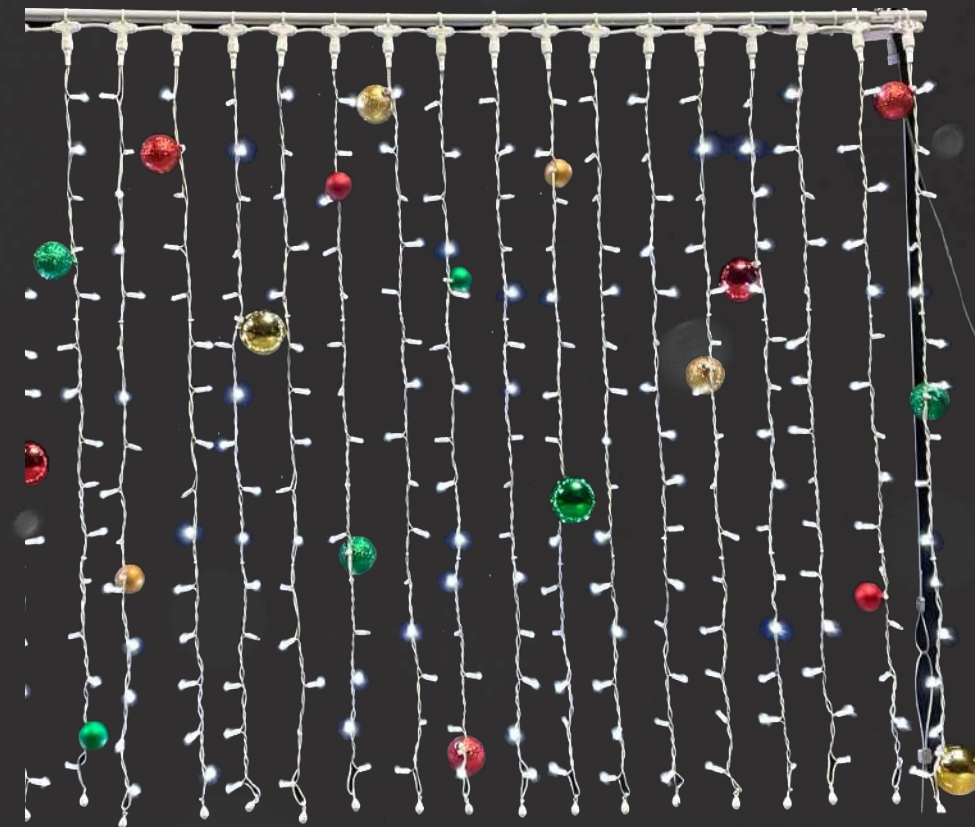

Quantity Available: 1

£ 2,136.60

DRAPE LIGHT ON BAR

2nd-DRA/300-7
200x300cm
018-336
WH w/WH FL LED, 230V,
Dressed with Baubles
Indoor

Quantity Available: 1
£290.00

DRAPE LIGHT ON BAR

2nd-DRA/150-2
200x150cm
018-338
WH w/WH FL LED, 230V,
Dressed with Baubles
Indoor