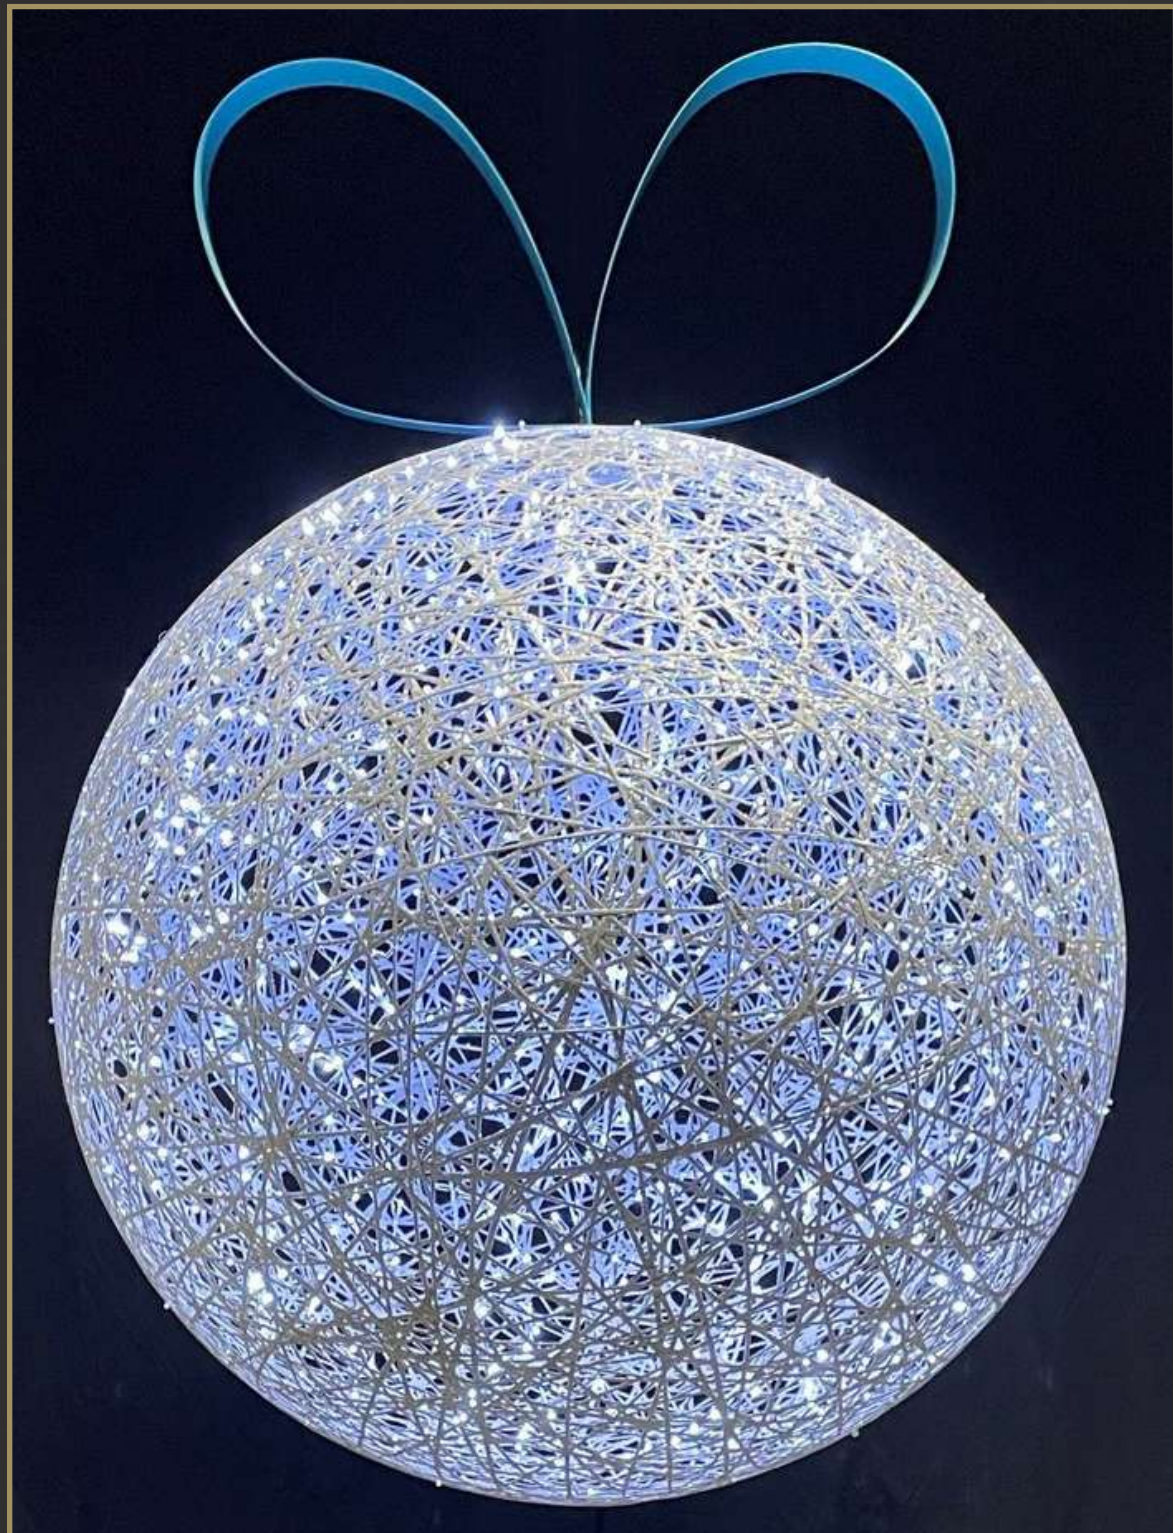

SILVER MASSON WITH LARGE TURQUOISE BOW

2ND-MAS-195/SI/LB

195cm

WH LED w/WH FL 36V Glamour Incl.

Transformer

Indoor

Quantity Available: 3

£ 555.46