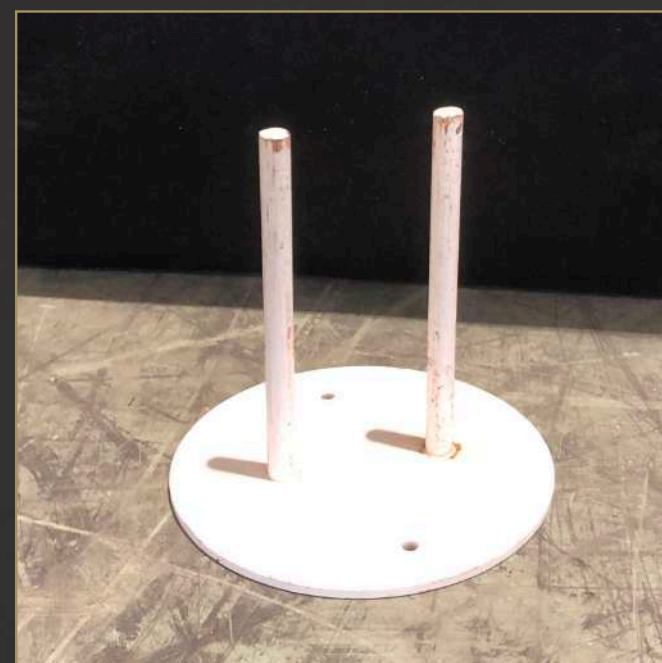

ACCESSORIES

2 PIN COMPLETE FENCE BASE ENG

FEN-RTU/B2-E

Quantity Available: 80

£10.95