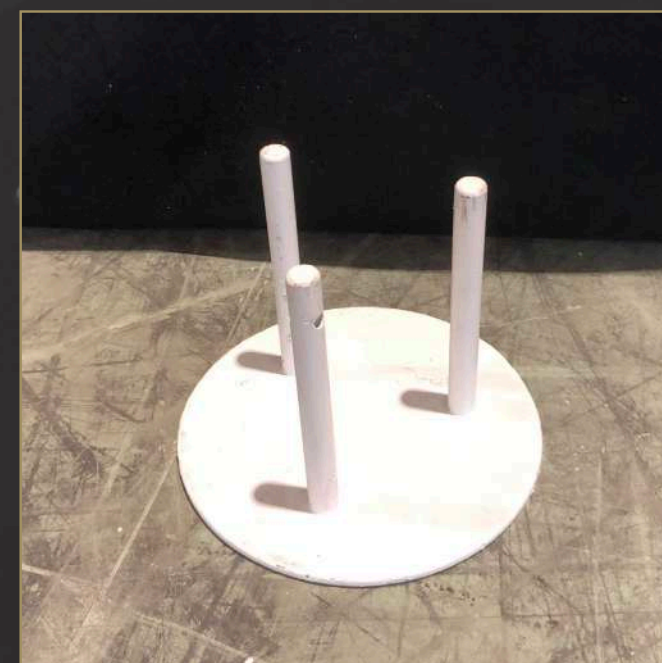

2 PIN COMPLETE FENCE BASE PO

FEN-RTU/B2-P

Quantity Available: 259

£10.95

3 PIN COMPLETE FENCE BASE ENG

FEN-RTU/B3-E

Quantity Available: 22

£15.95