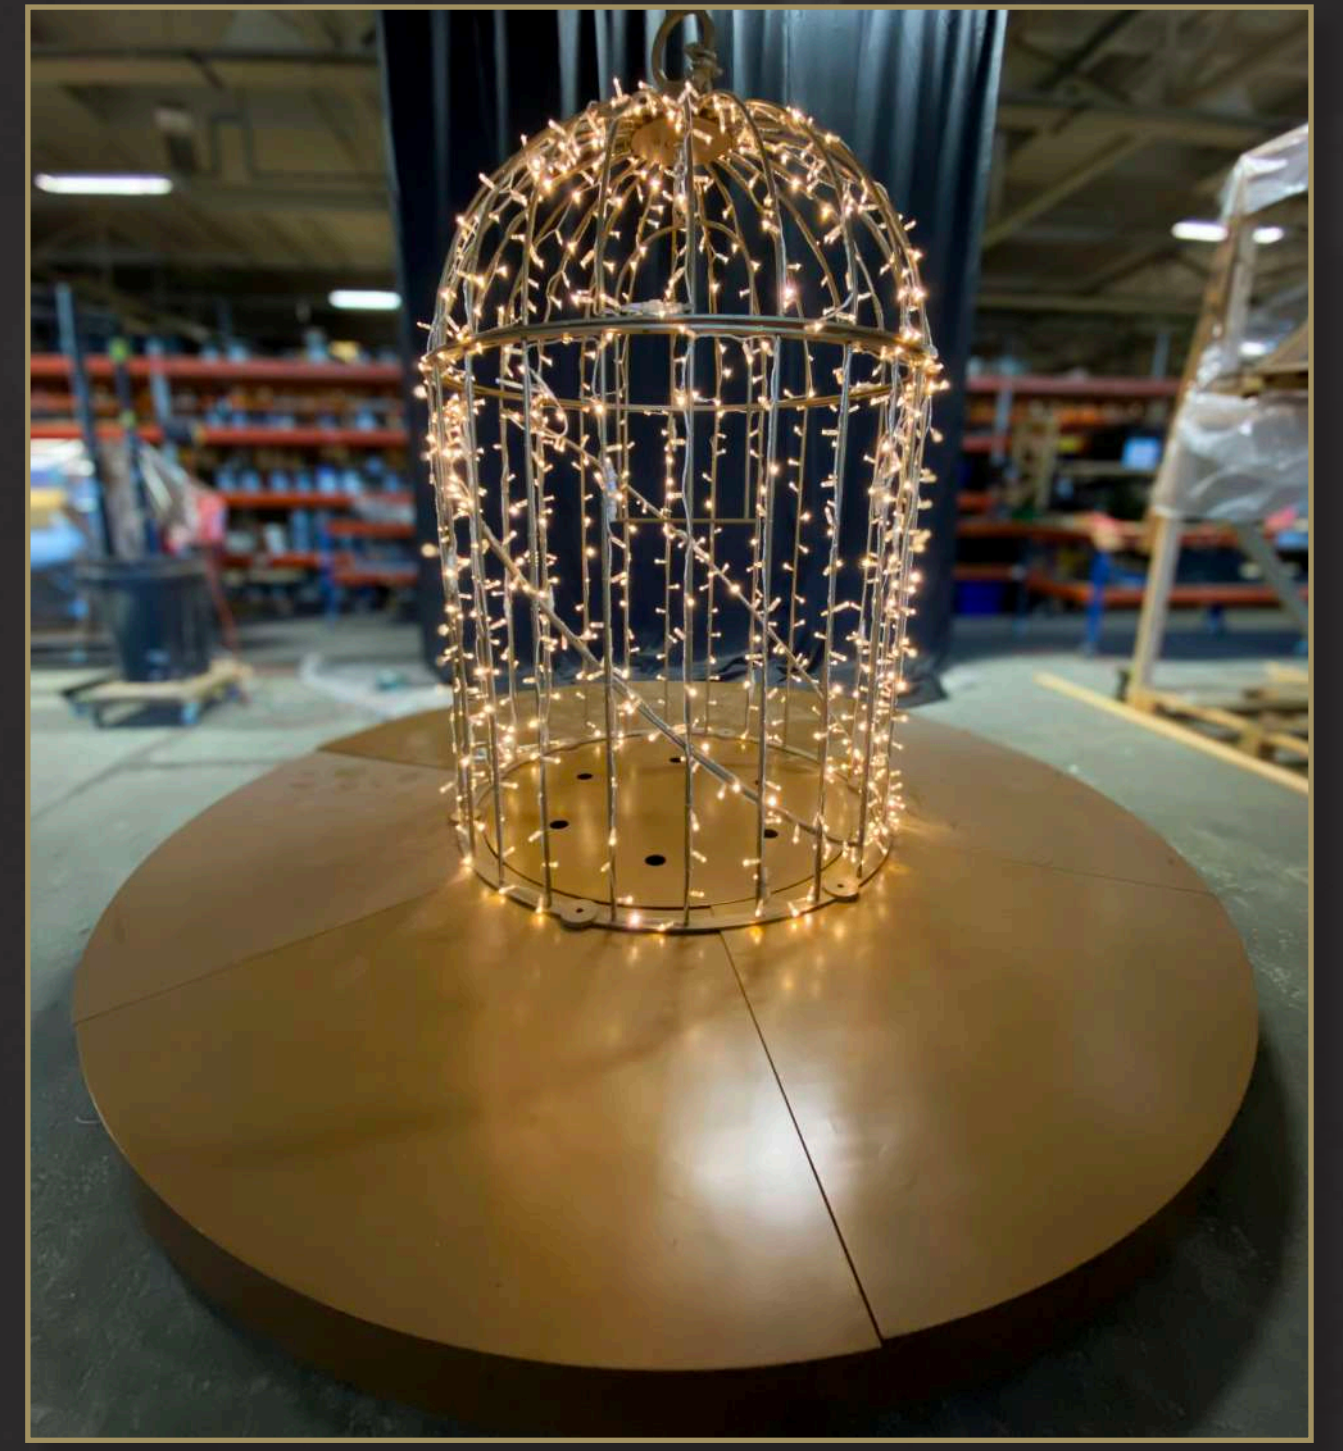

GOLDEN SANTA SLEIGH

UK1385HS
36V 60W
420 x 160 x 200 cm

Indoor
Quantity Available: 1
£ 1,446.50

GOLD BIRD CAGE

600-384HS
Gold Bird Cage with Swing
on Gold Platform
300x300x240cm

Indoor/Outdoor
Quantity Available: 1
£ 1,400.00