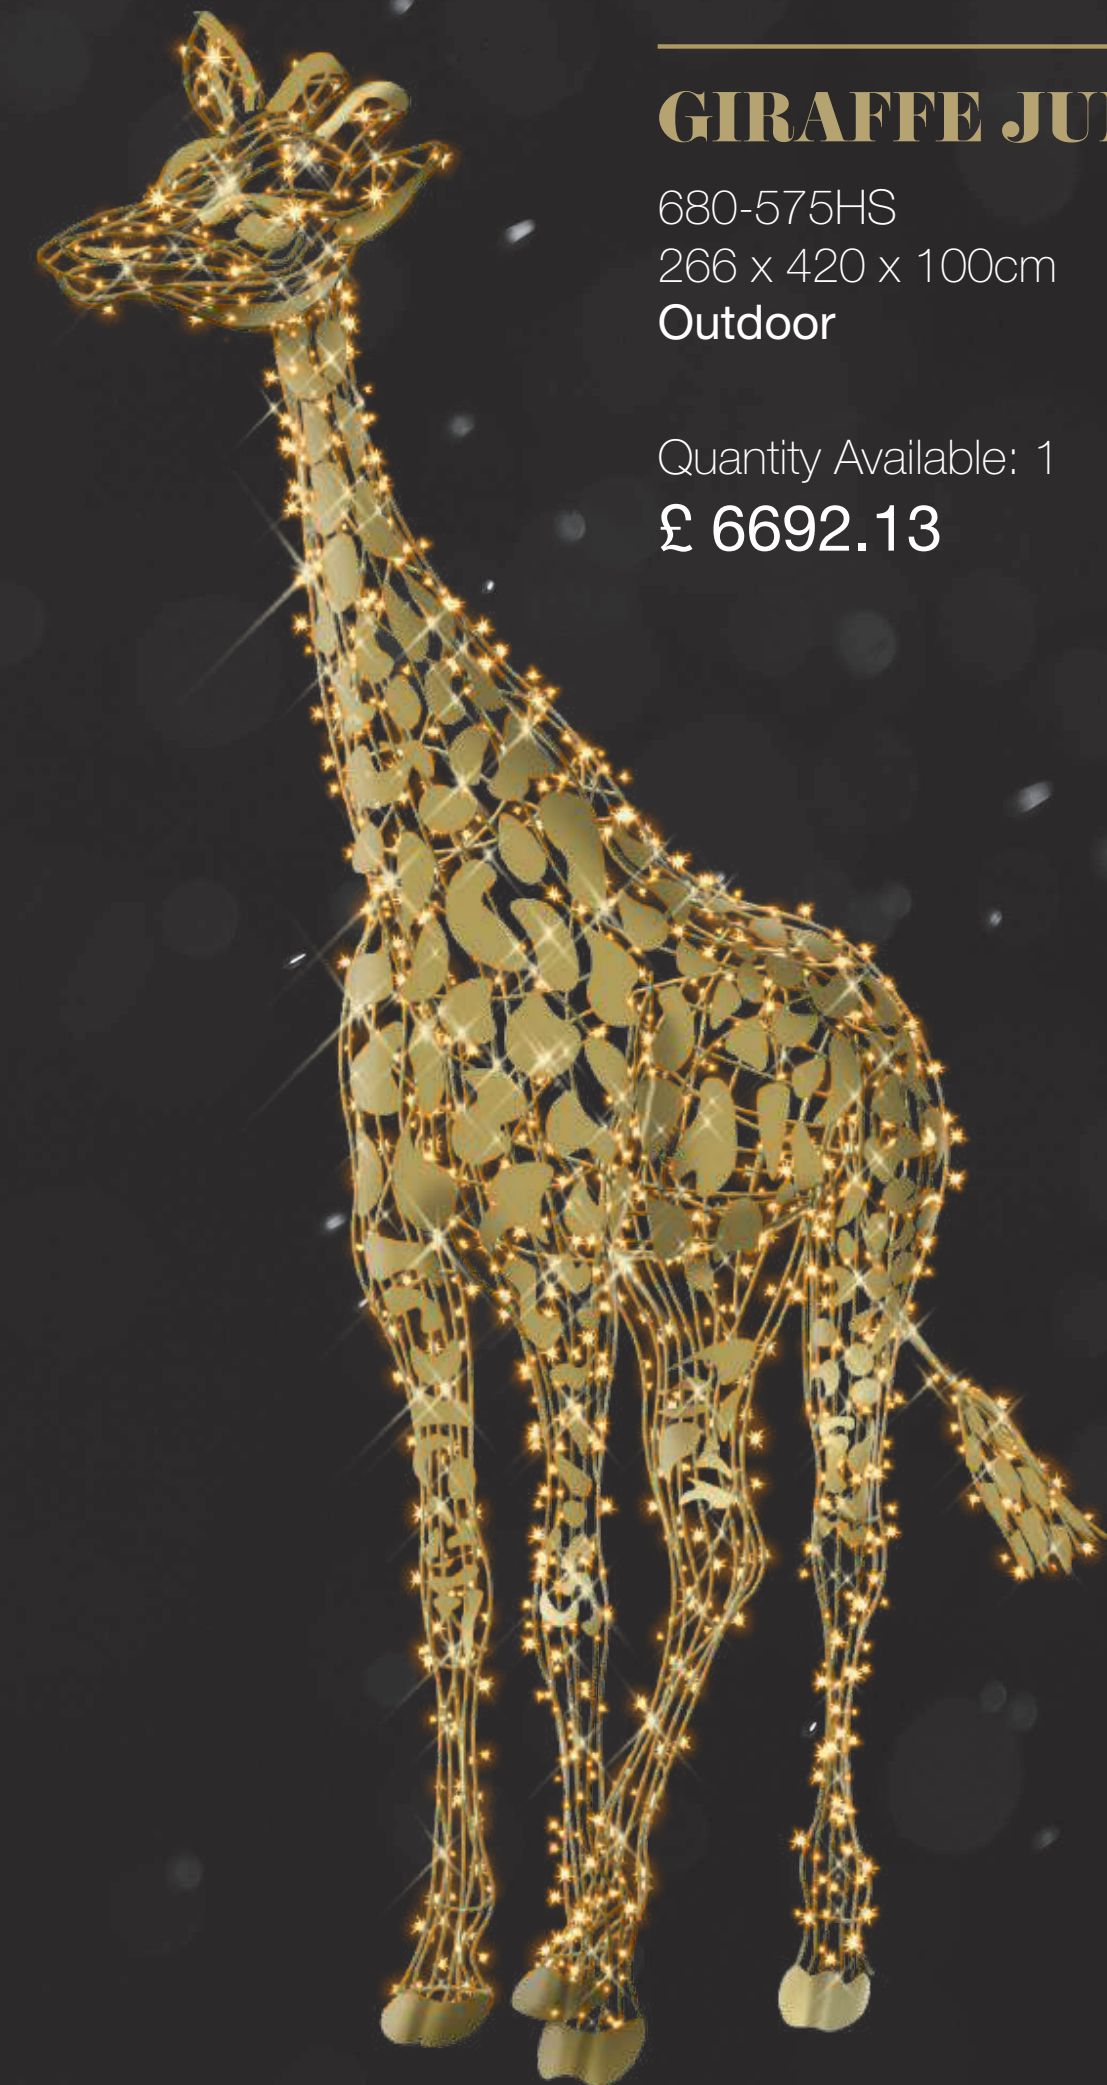

680-574HS
420 x 530 x 150 cm
Outdoor

Quantity Available: 1
£ 8947.85

GIRAFFE JUNIOR

680-575HS
266 x 420 x 100cm
Outdoor

Quantity Available: 1
£ 6692.13

SWING ANGEL 3D

UK1397HS
Swing Angel 3D, Rope Mount
WA WH & WH LED
240x80x28 cm