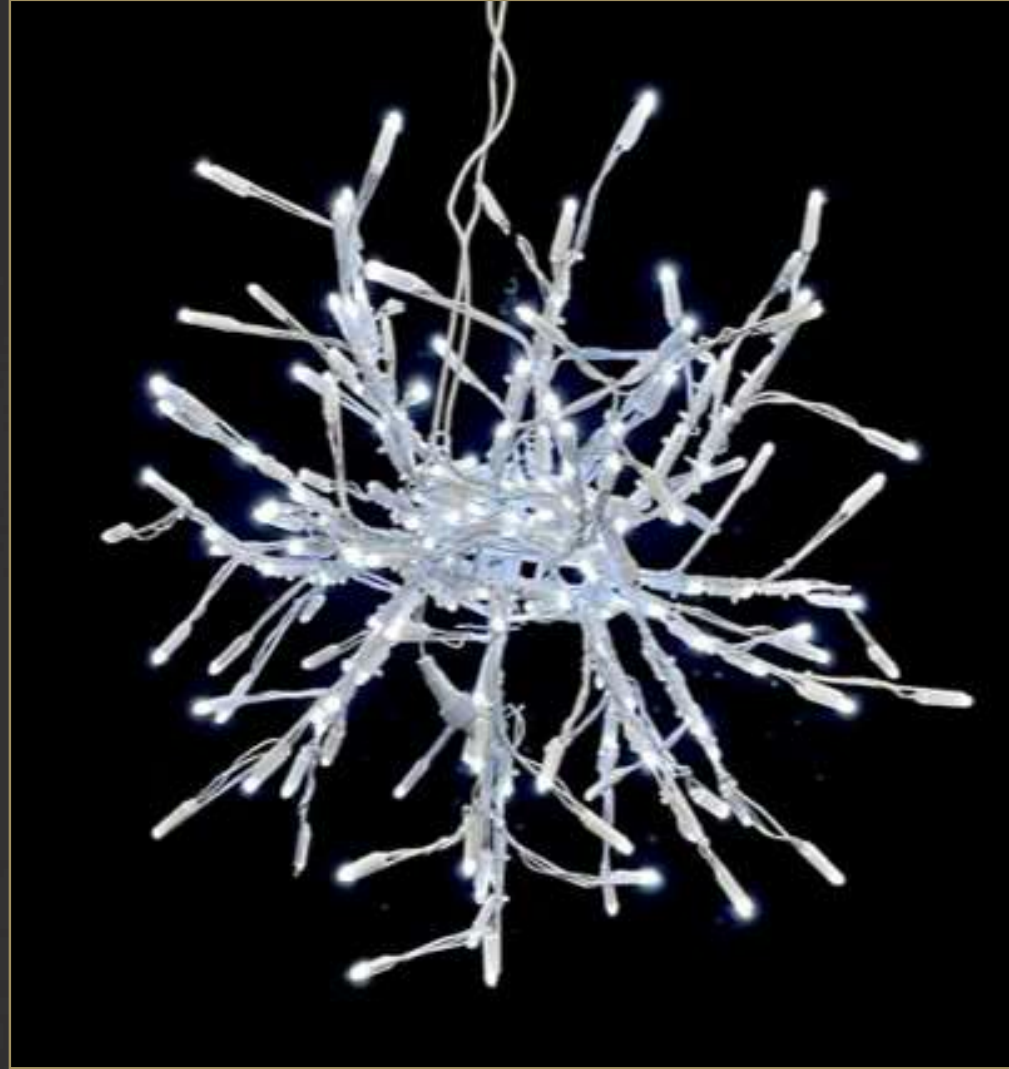

195cm

WH LED w/WH FL 36V Glamour Incl.

Transformer

Indoor

Quantity Available: 2

£ 391.58

3D ANTARES

160-516HS
530mm
Outdoor
White LED white Frame 14W 36VQuantity
Available: 10
£79.63