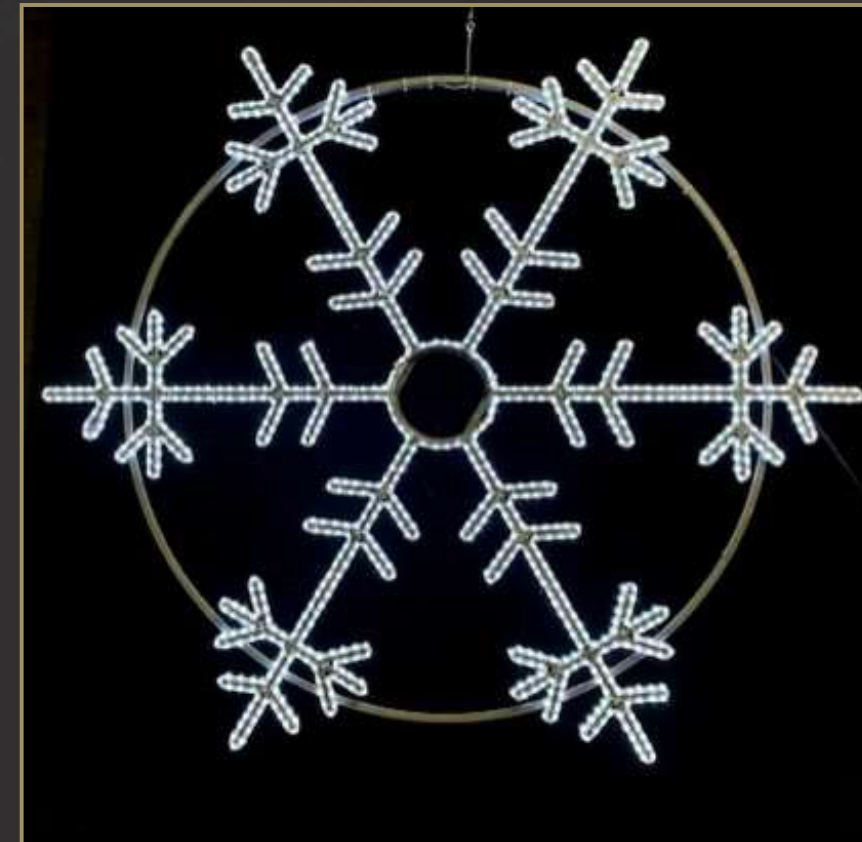

SNOW CRYSTAL

UK1122HS
240cm Dia
White LED 36V 57W
Outdoor

Quantity Available: 1
£225.00