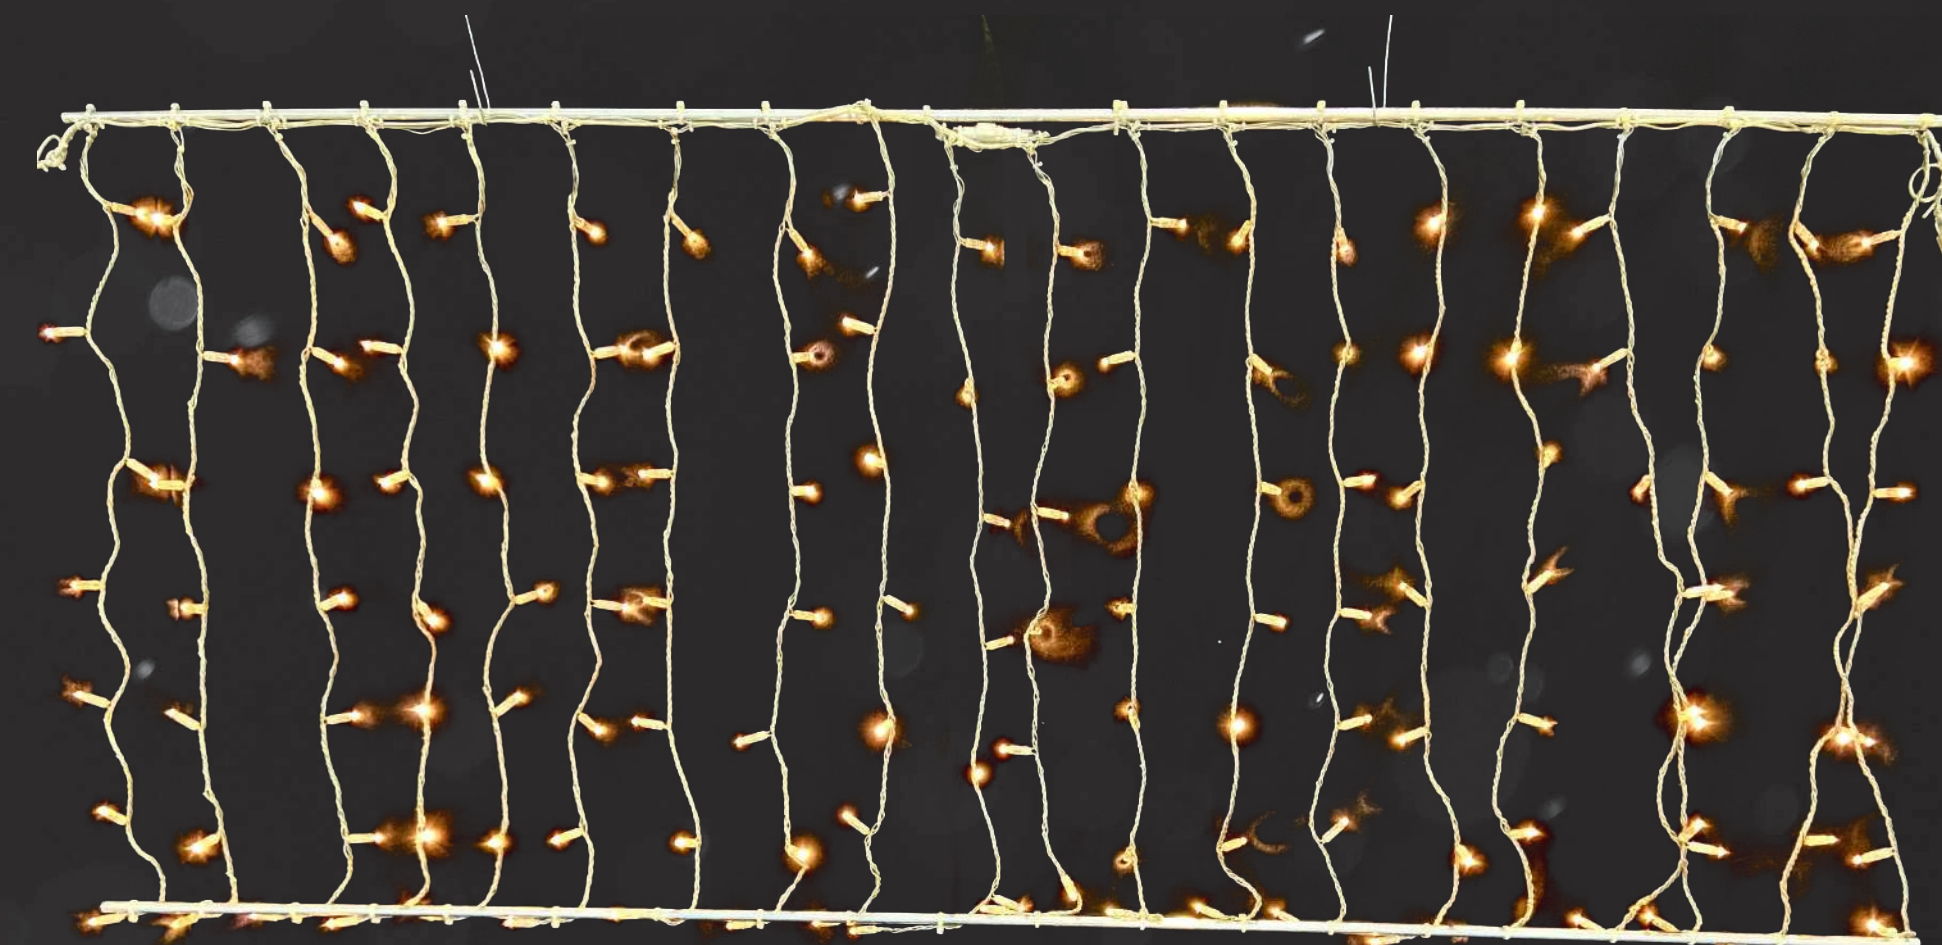

Quantity Available: 27
£17.50

DRAPE LIGHT BETWEEN RODS

2ND-DRA/100
200x100cm
WW LED
Outdoor

Quantity Available: 104
£ 170.00

BRANCH TREE

2ND-TREE/2.4B
2.4m
WH LED 36v
Includes transformer 002-010 and
plug 003-003
Indoor