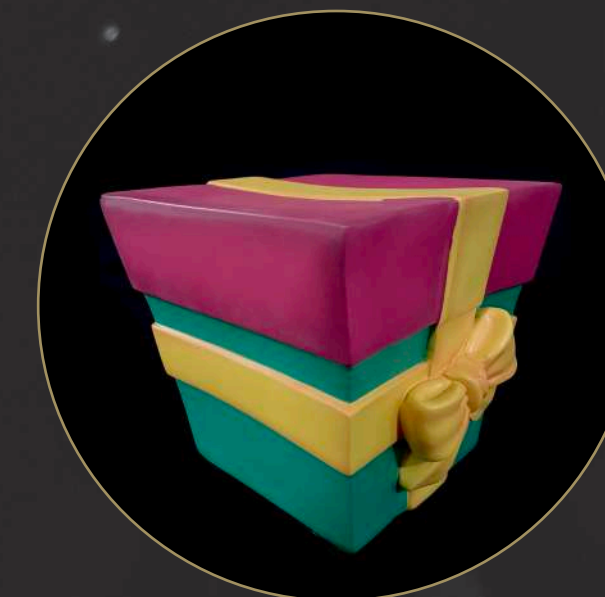

PARCEL

PRO-PARCEL/55/RD&GR
55 x 55 x 55 cm
Fiberglass Parcel
Green with Red Lid

£227.30
Quantity Available: 3

PARCEL

PRO-PARCEL/80/BL&SI
80 x 80 x 80 cm
Fiberglass Parcel
Blue, Sand, Silver

£347.30
Quantity Available: 5