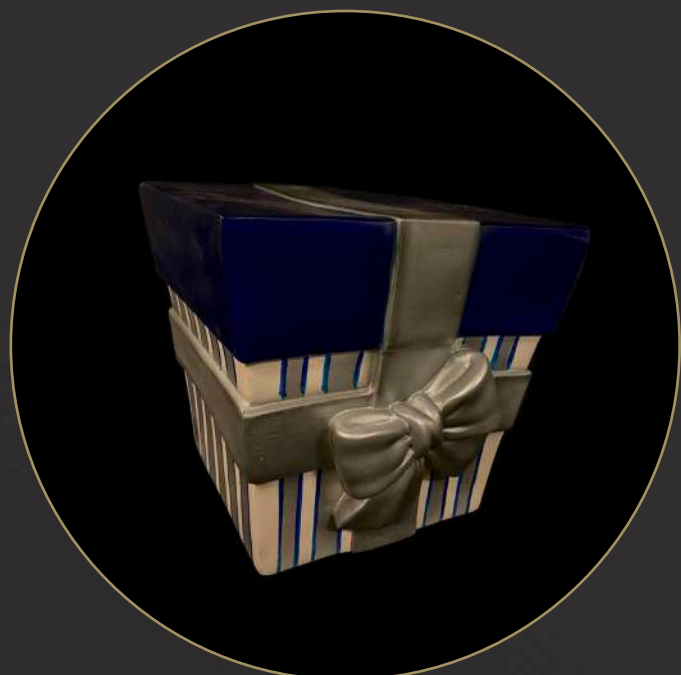

PARCEL

PRO-PARCEL/80/BL&SI
80 x 80 x 80 cm
Fiberglass Parcel
Blue, Sand, Silver

£347.30
Quantity Available: 5