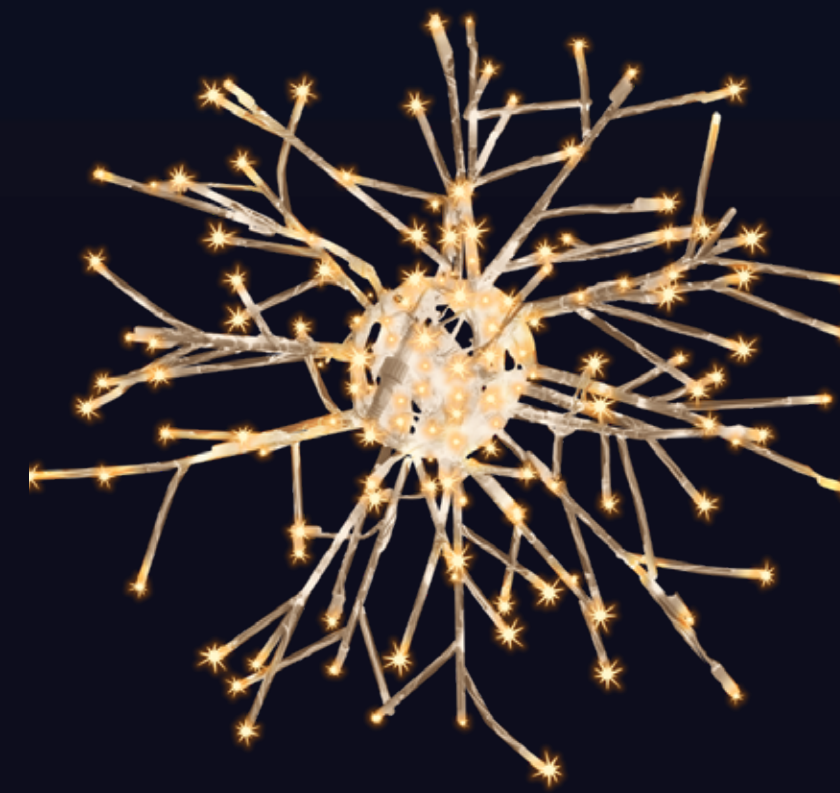

ANTARES

160-515
36V, 3D 280 LED ww
Aluminium wh p.c., 14W, T-1
53 cm Diameter
Quantity Available: 19