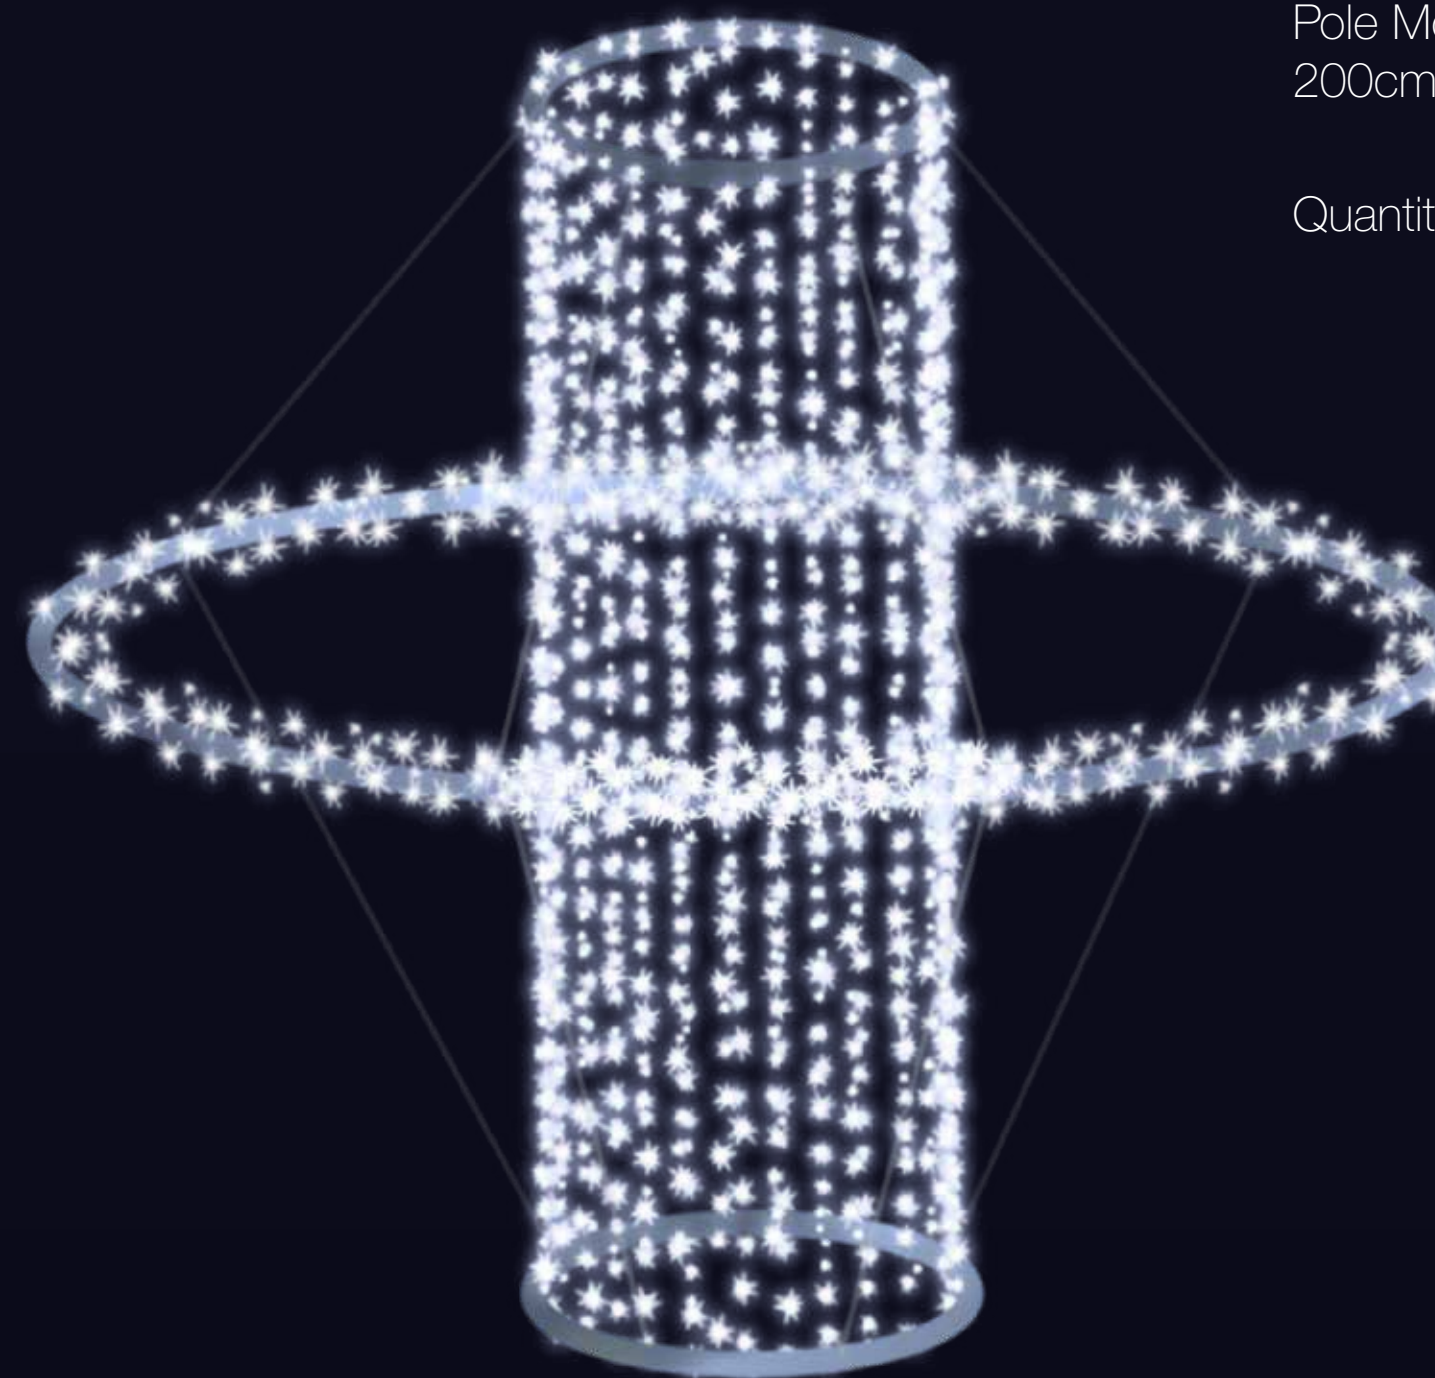

HALO CHANDELIER

UK1409
Pole Mount
200cm (W) x 200cm (H) x 200 (D)

Quantity Available: 20