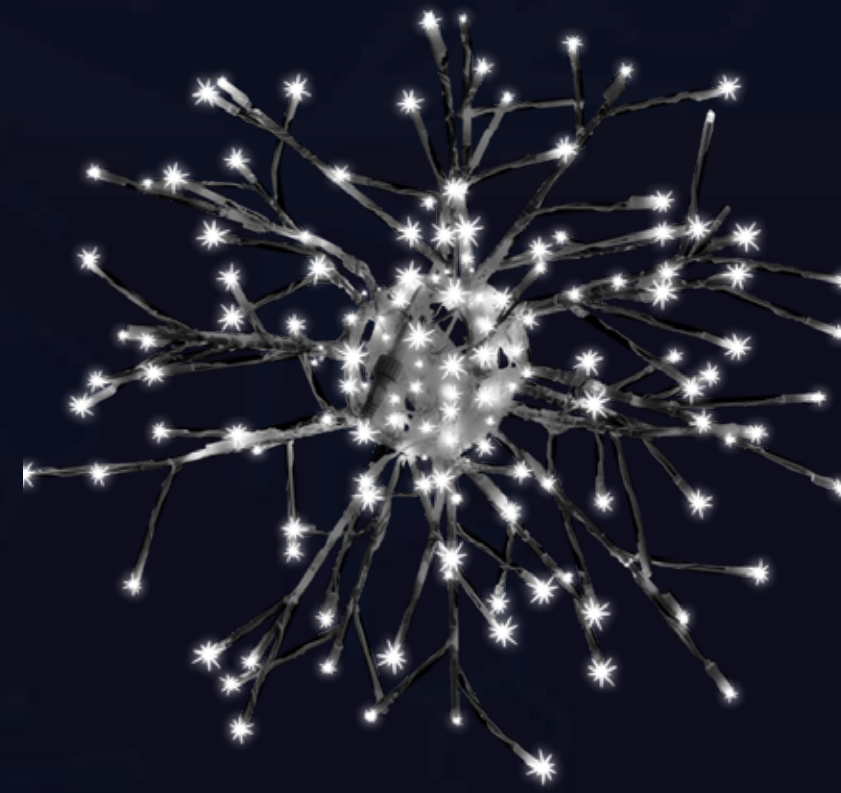

ANTARES

160-514
36V, 3D 280 LED wh
Aluminium black p.c., 14W, T-1
53 cm Diameter
Quantity Available: 11