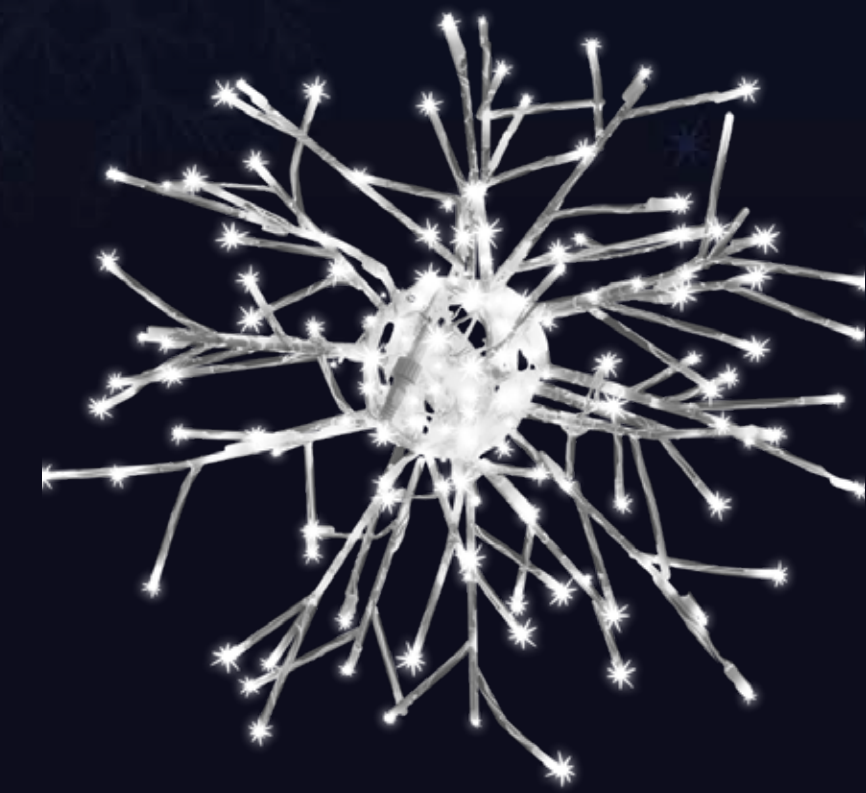

ANTARES

160-516
36V, 3D 280 LED wh
Aluminium wh p.c., 14W, T-1
53 cm Diameter
Quantity Available: 19