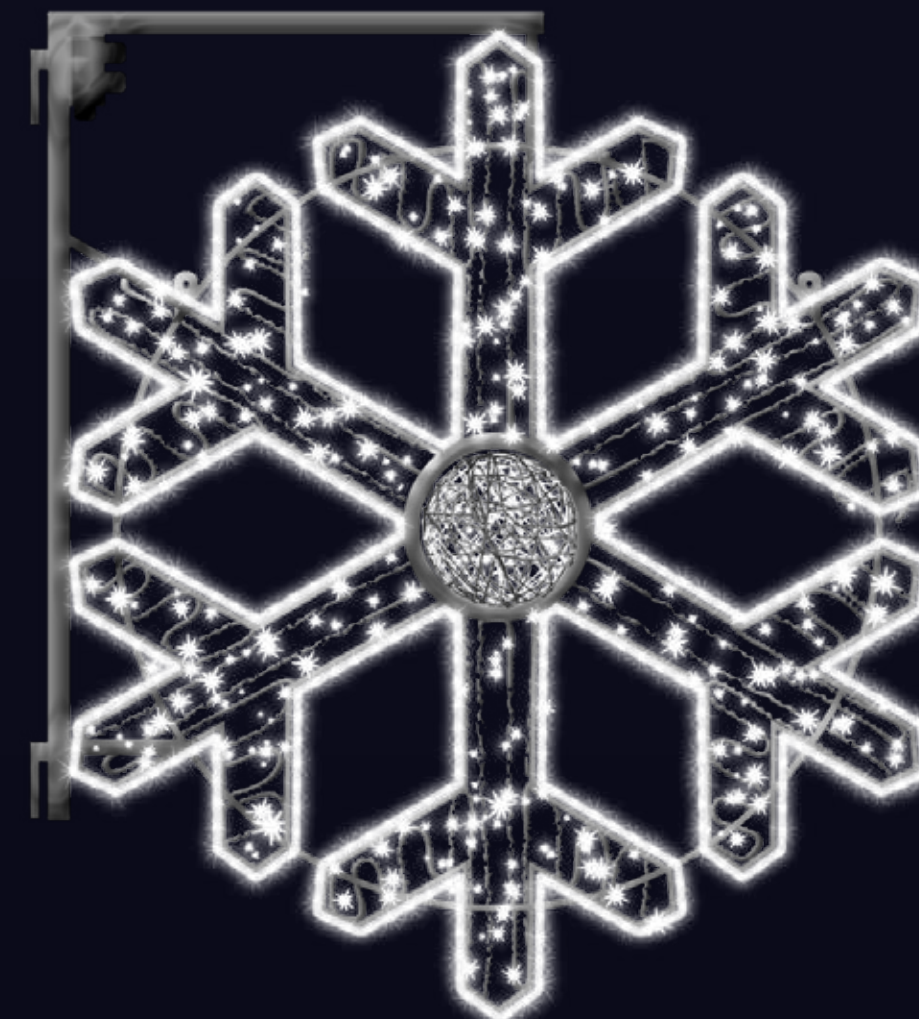

NORTH STAR

UK1264
Pole Mount
WH LED 77W
147cm (W) x 147cm (H) x 22cm (D)

Quantity Available: 3