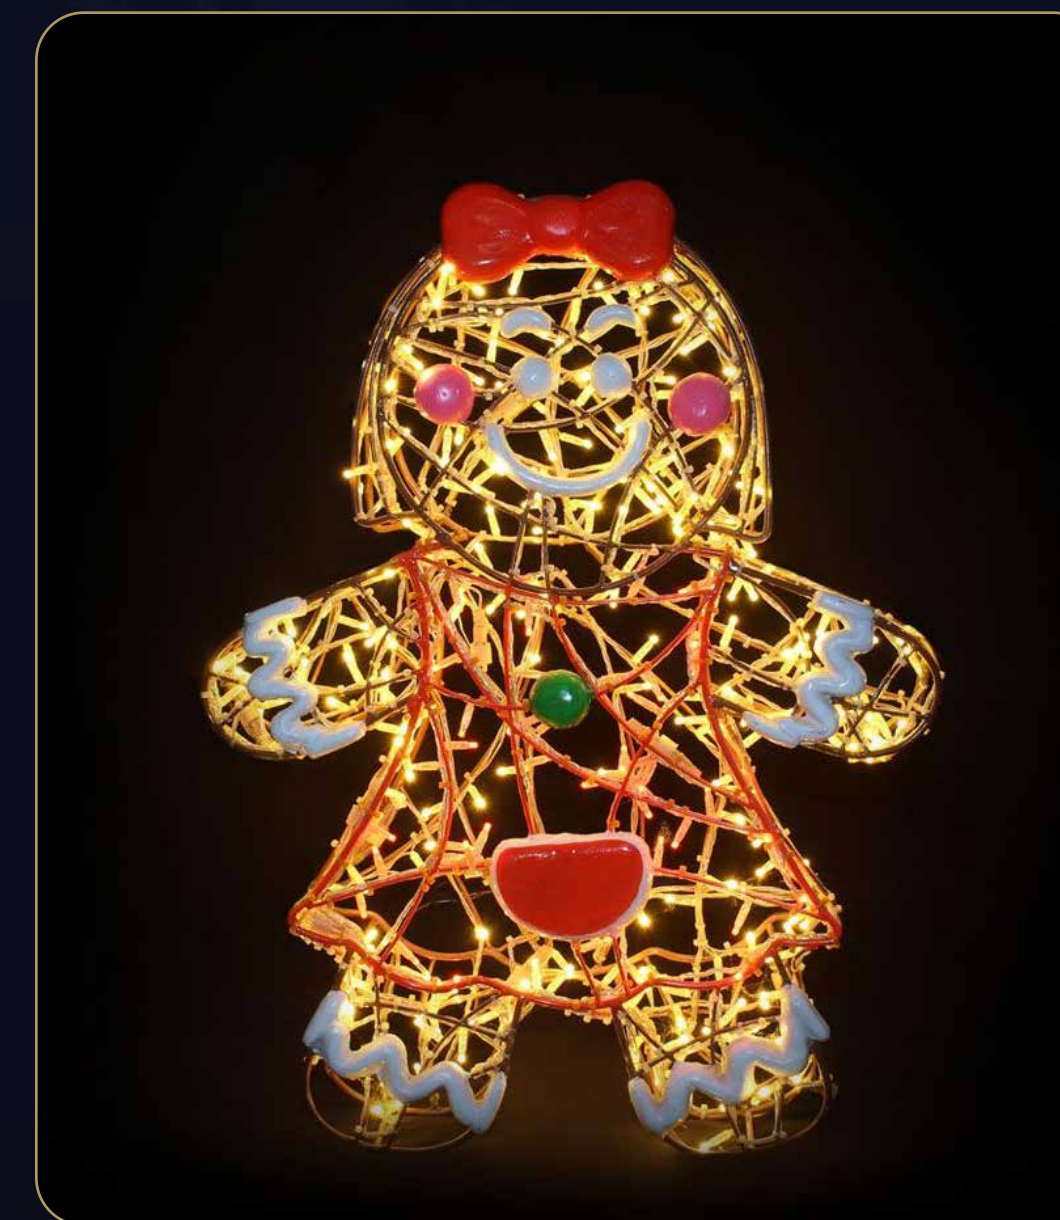

Quantity Available: 2

OWL ARCHIBALD

600-748
Floor Standing
325cm (W) x 250cm (H) x 125cm (D)

Quantity Available: 1

Gingerbread Family

GINGERBREAD MUM

2510-0077
20 x 120 x 98 cm
Floor Self Standing

Quantity Available: 2

GINGERBREAD MUM

2510-0078
15 x 100 x 82 cm
Floor Self Standing

Quantity Available: 2

GINGERBREAD GIRL

2510-0079
15 x 100 x 77 cm
Floor Self Standing

Quantity Available: 2

Beautiful Bears

Choose from two amazing floor standing light sculptures.
Only one of each design available, suitable for
indoor/outdoor use, make a statement!