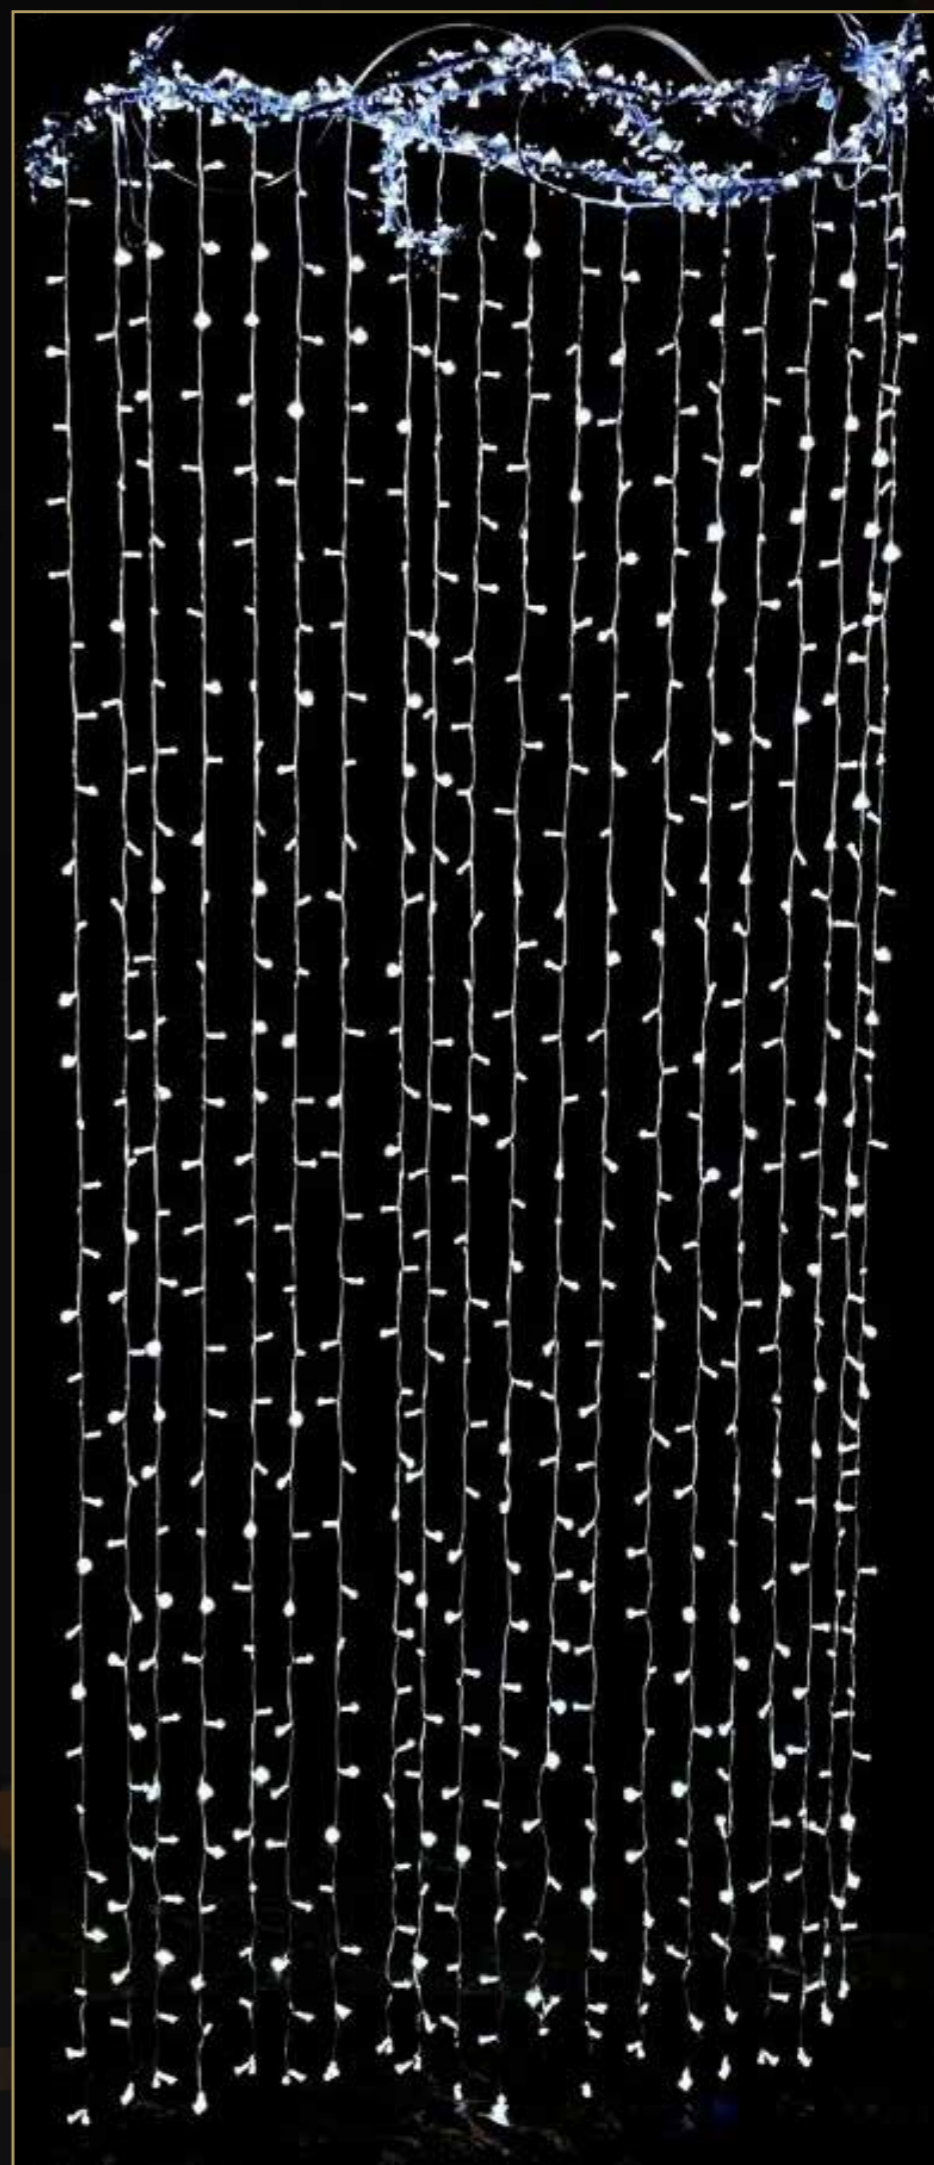

GIANT WREATH

2ND-WW250/D
250cm Dia.
Green Pine
White w/White Flash,
230V, 85W

Quantity Available: 1

£ 1,245

CRYSTAL MIRA DRAPE

UK1297/DRAHS · Crystal Mira Drape
195x450x50cm 36V Includes 002-010,
5m 002-110 & 003-004 plug, Powder
Coated Gold

Quantity Available 8

£145

ICE TWIG

933-891HS
Ice Twig 2 340x80x90cm
WH LED 78W 230V

Quantity Available 10

£215