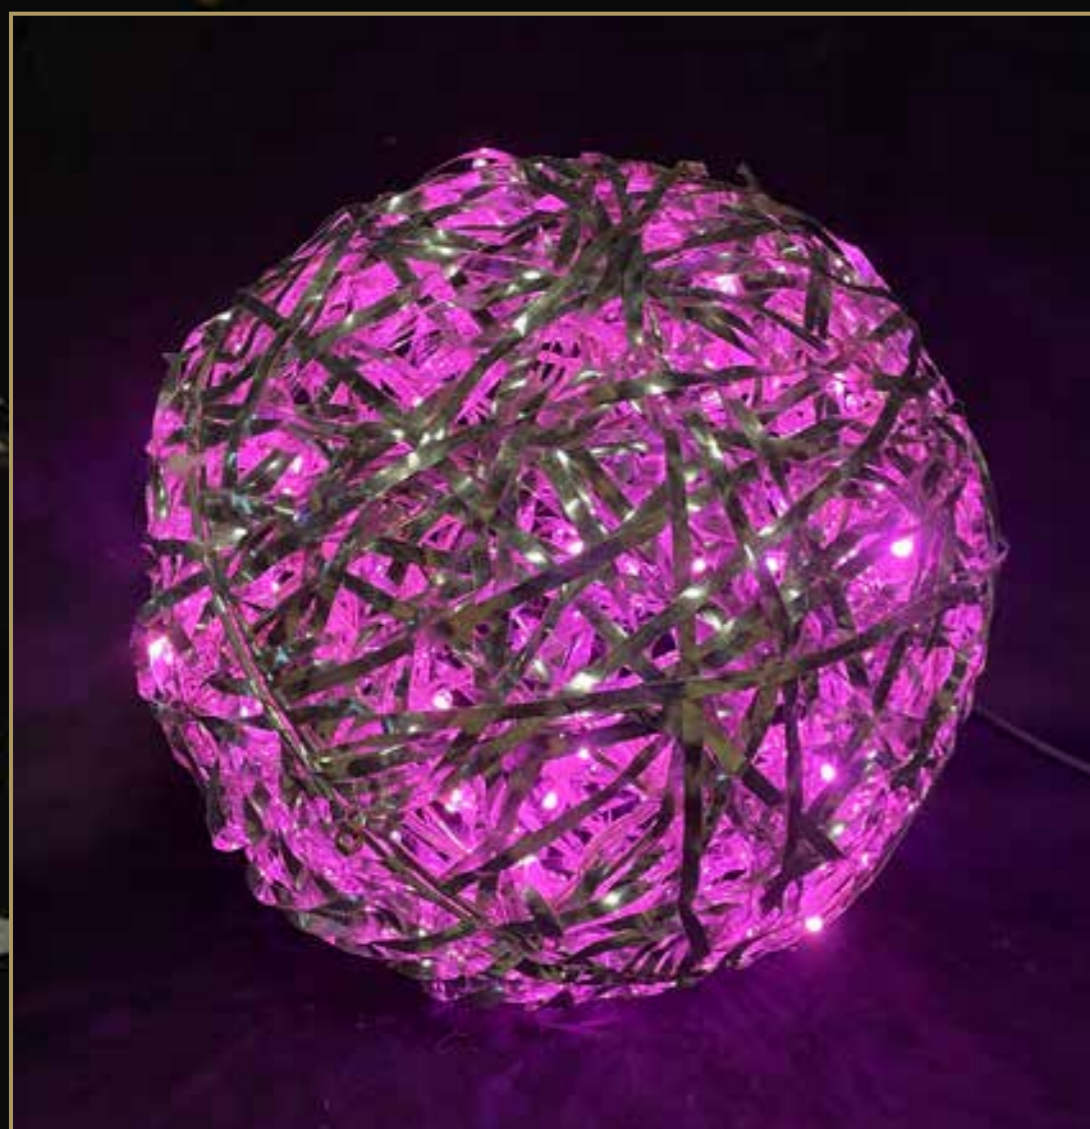

ORBITAL

1241HS

ø40cm

3D LED PINK,
4.8W, 36V

Quantity Available 1

£28.50