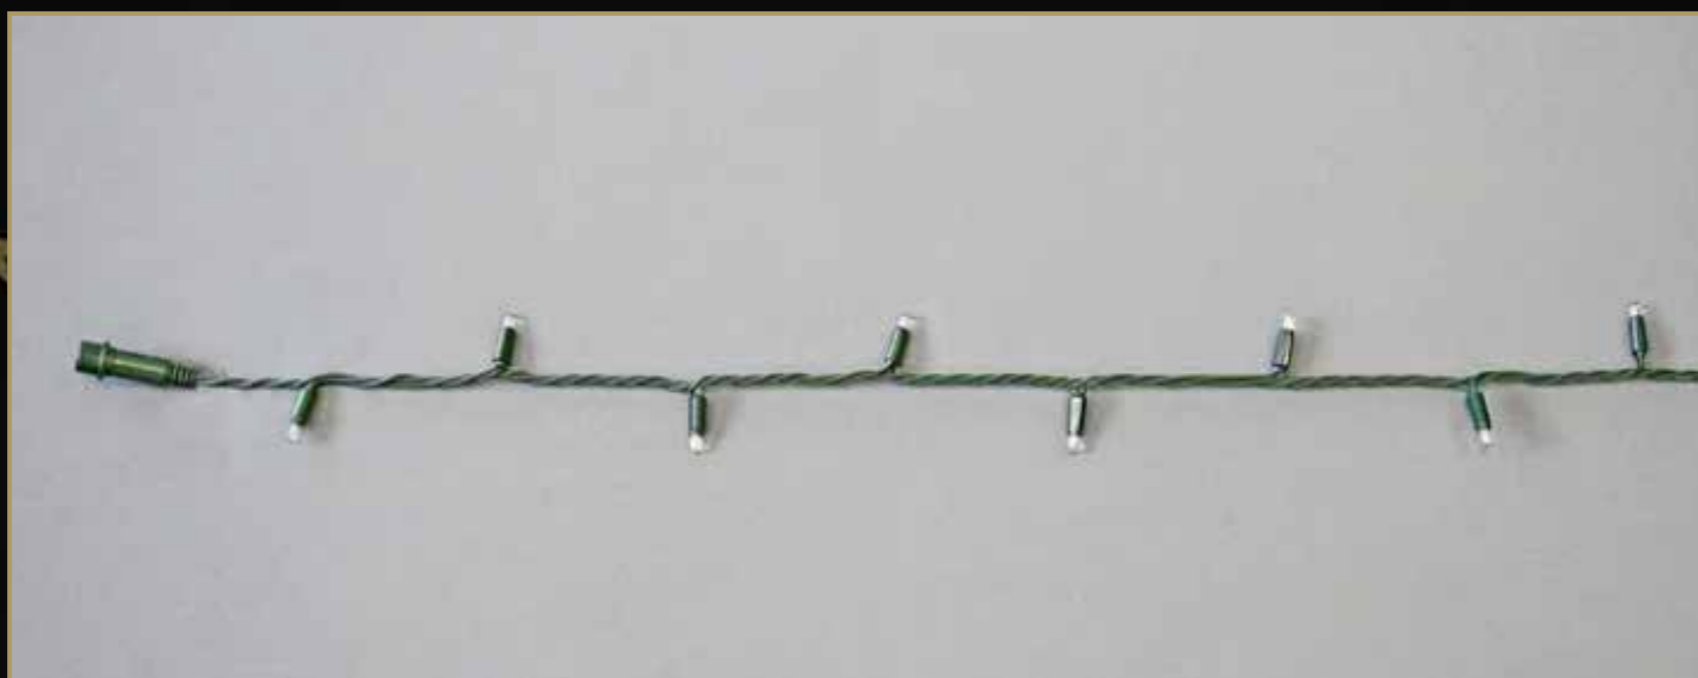

Quantity Available: 1

£150

STRING LITE

029-115HS String Lite® QF+,
105 LED ww, 15 flash LED wh,
12m, black cable, 36V, 4,3W

Indoor/Outdoor

Quantity Available: 25

£ 19.85

DRAPE LITE