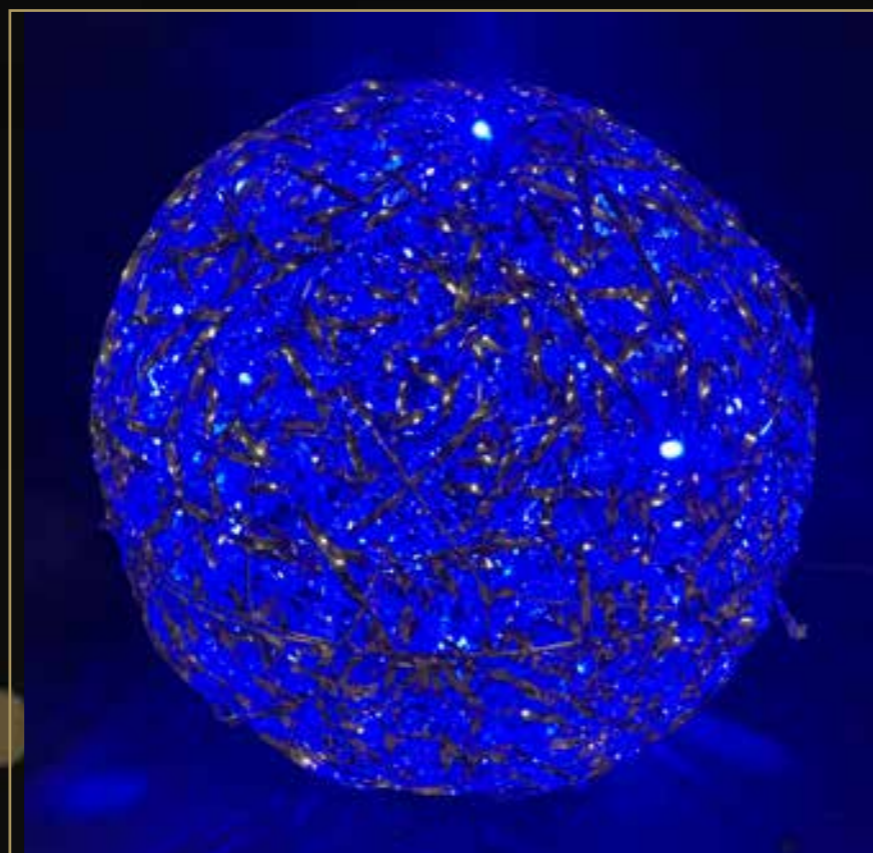

ORBITAL

1243HS ø40cm 3D LED BLUE,
4.8W, 36V
Quantity Available 2

£28.50