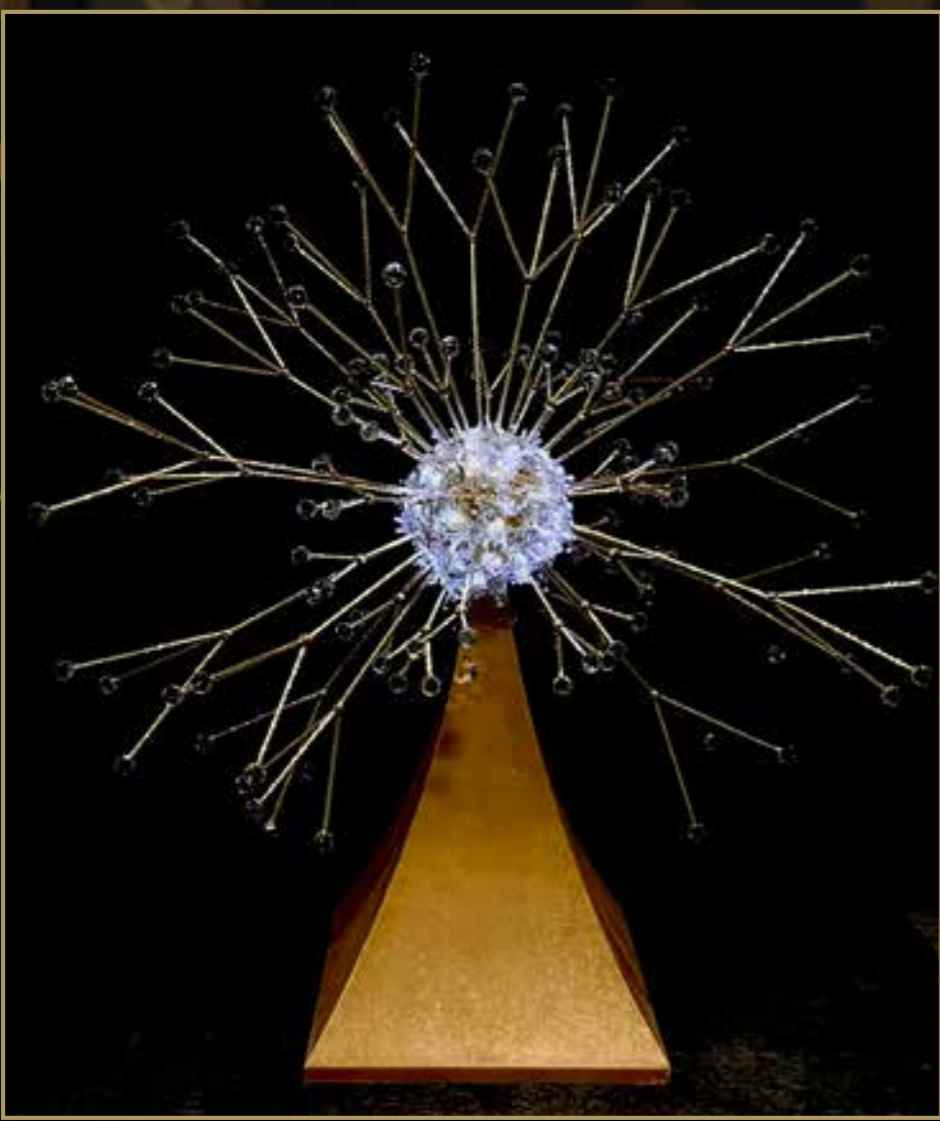

3D DANDELION

UK1333HS
3D Dandelion, 170 x 190 x 130cm
White LED w/wh FL 36V

Quantity Available: 1

£295