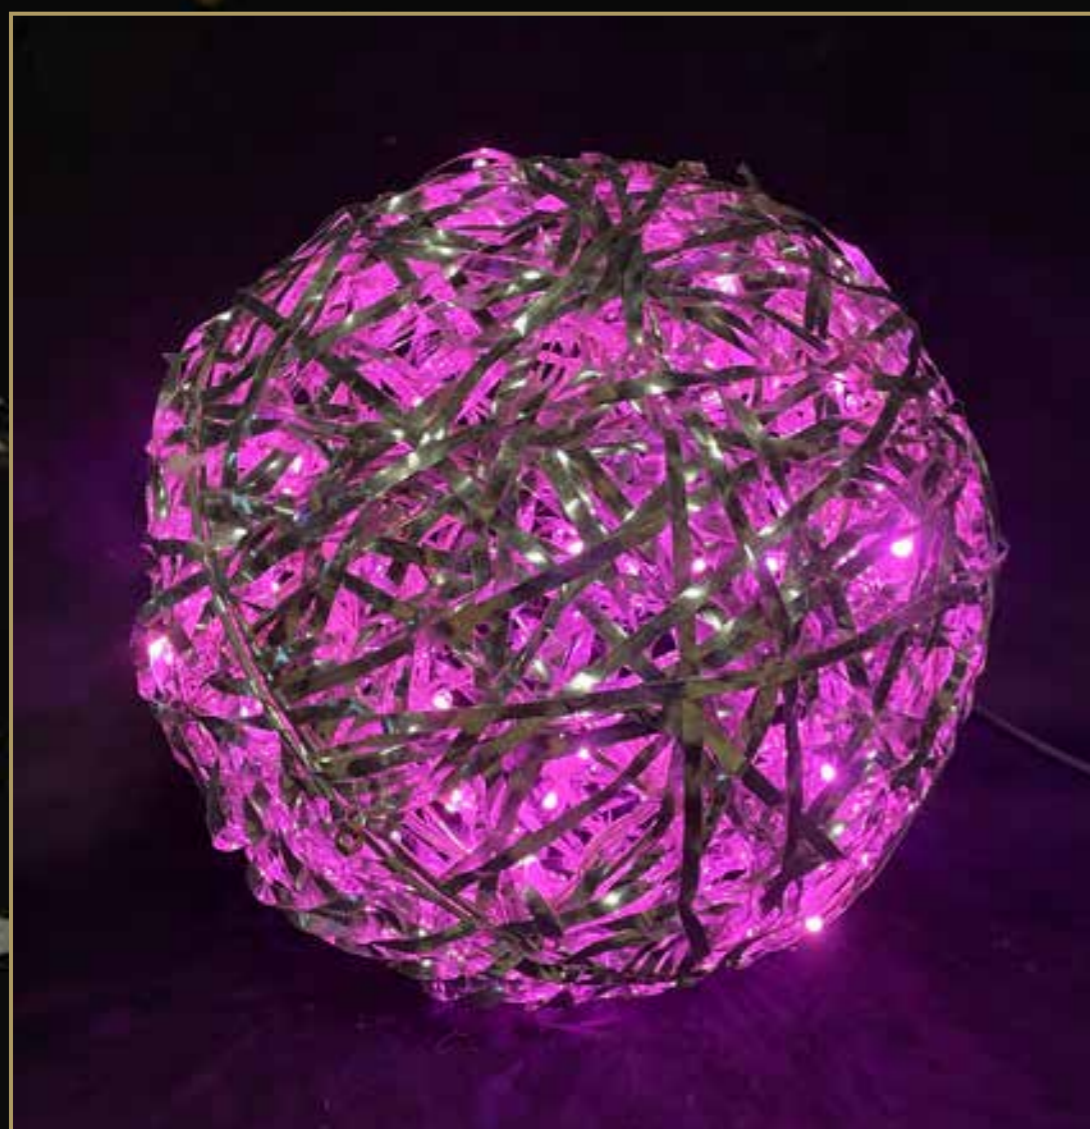

ORBITAL

1236HS

ø30cm

3D LED PINK,
2.8W, 36V

Quantity Available 2

£19.95