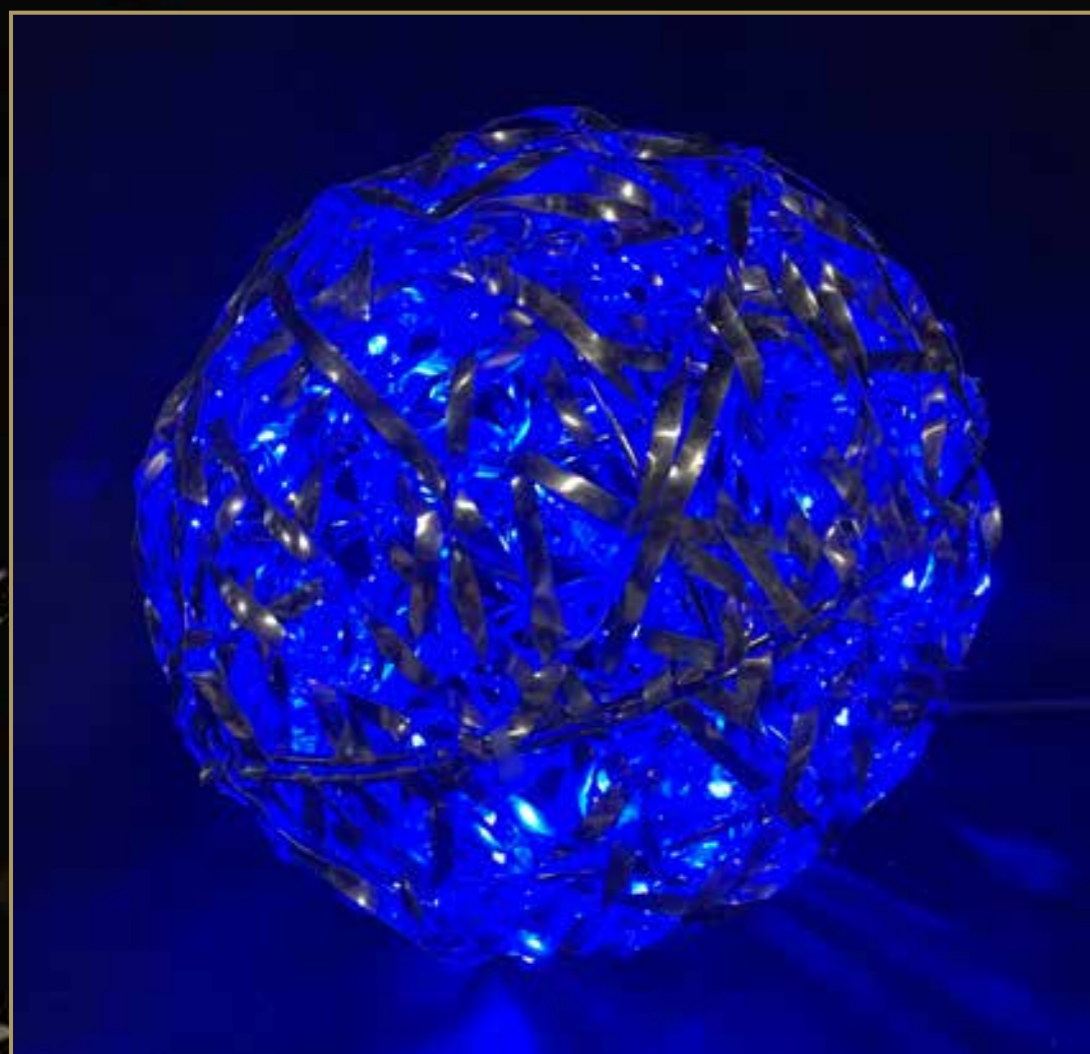

ORBITAL

1238HS

Orbitals, ~ø30cm, 36V, 3D LED BLUE 029-071, Aluminium si, 2.8W

Quantity Available 5

£19.95