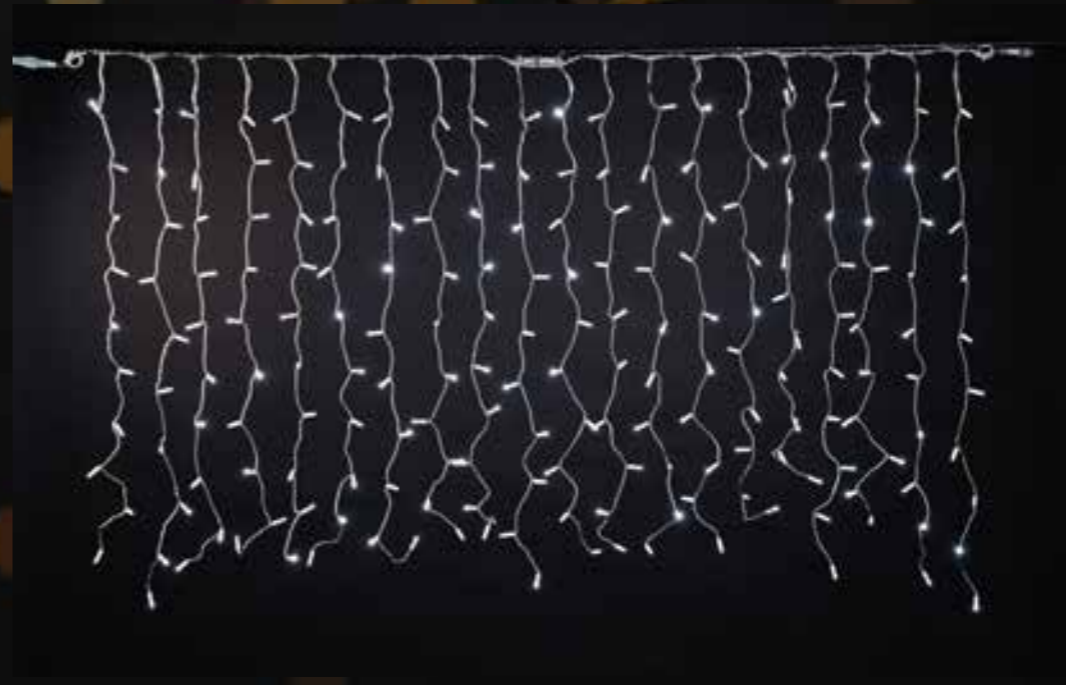

DRAPE LITE

017-059HS - 2x3m WH LED w/WH FL transparent cable 230v

Quantity Available: 16

£35