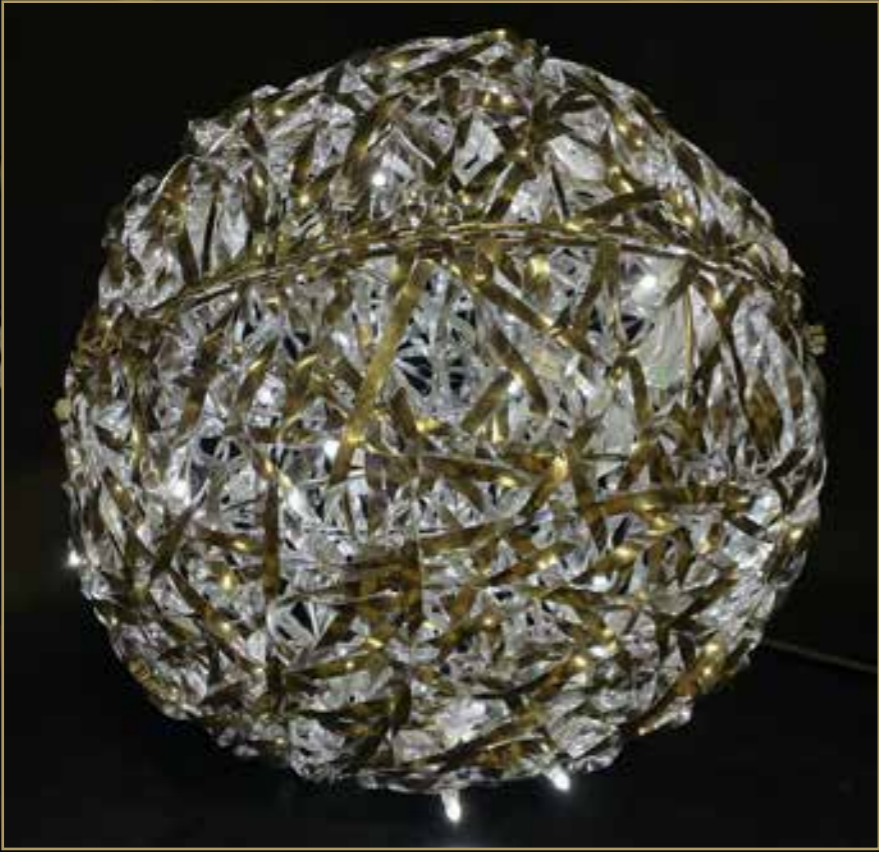

ORBITAL

1244HS
Orbitals, ~ø40cm, 36V, 3D LED WHITE
029-001, Aluminium si, 4.8W
Quantity Available 12

£28.50