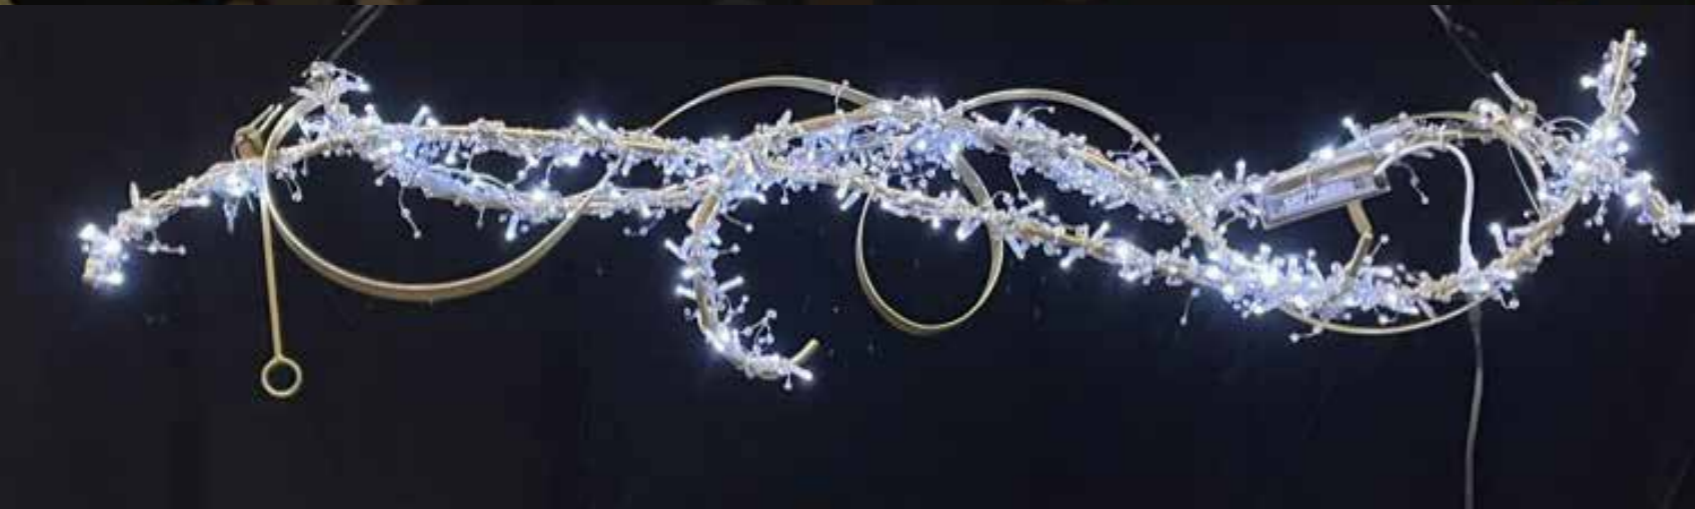

MIRA

UK1297HS
195cm (W) x 50cm (H) x 50cm (D)
White LED Hanging
Indoor
Quantity Available: 3

£95