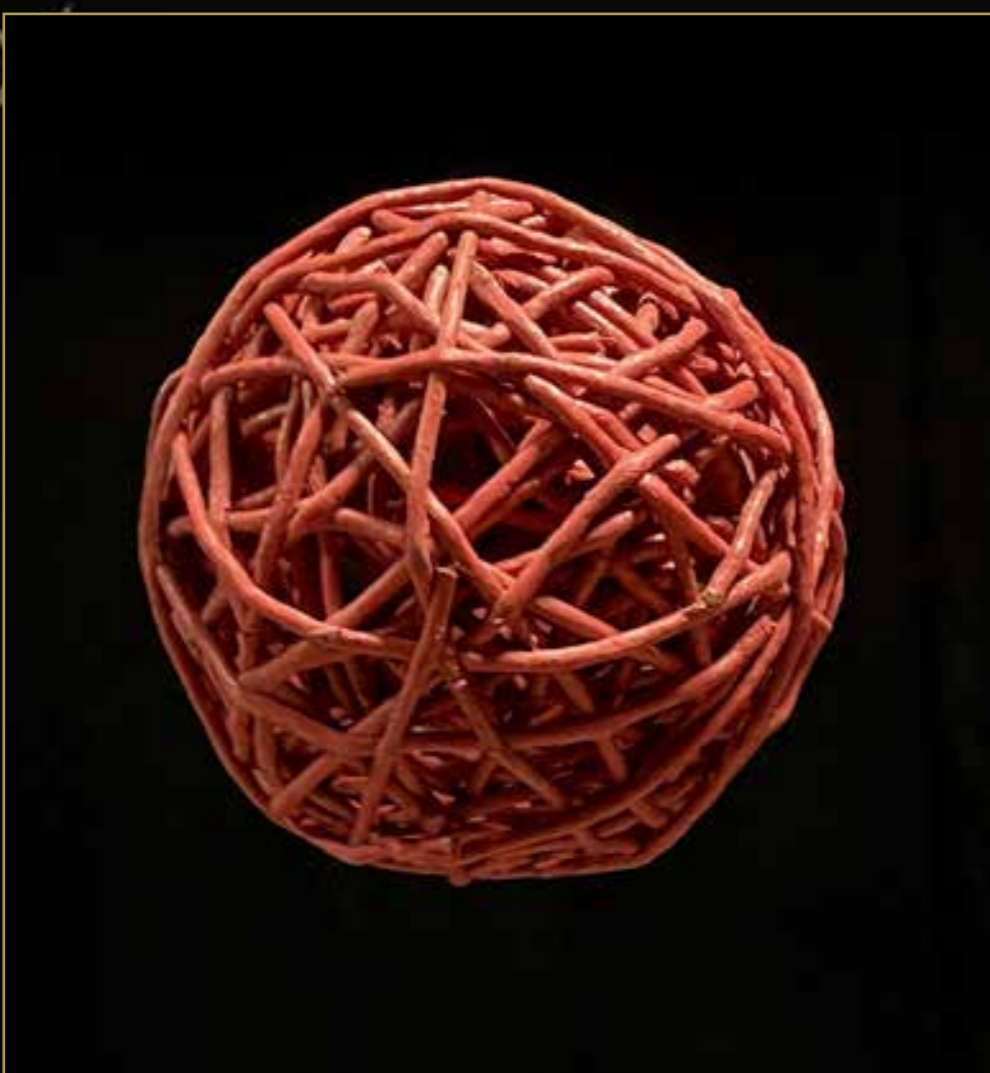

931-378HS
60cm Red Organic Ball RED LEDs 36v
Quantity Available 2

£ 70.00

ORGANIC BALL GOLD

2ND-ORG/B40
40cm Organic Ball Gold WA WH LED 36v
Quantity Available 1

£ 31.00

ORGANIC BALL RED

938-037HS
3D Organic Ball Red 12cm
Quantity Available 12