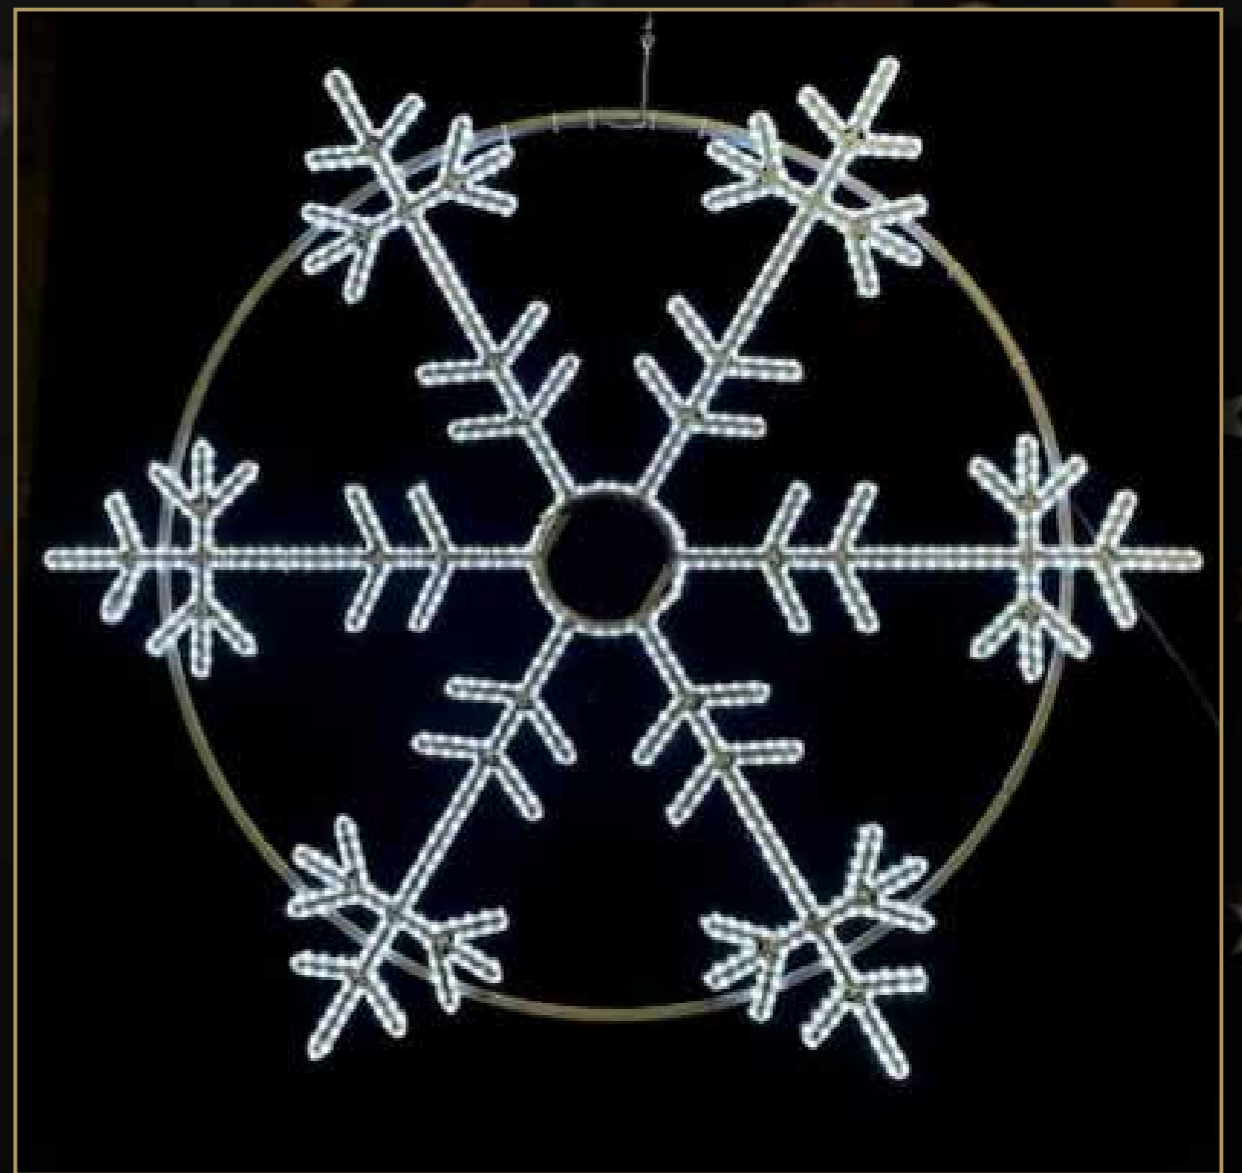

SNOW CRYSTAL

UK1122HS
240cm Dia
White LED 36V 57W
Outdoor

Quantity Available: 1
£175

BERLIN

941-282HS
Berlin
80 x 165 x 22cm
WA WH & WH LED 230V 28W

Quantity Available: 1
£75

ROPELITE FOUNTAIN TREE

UK1366HS
3D - 105x250x105 cm WH 230V 210W

Quantity Available: 1
£295