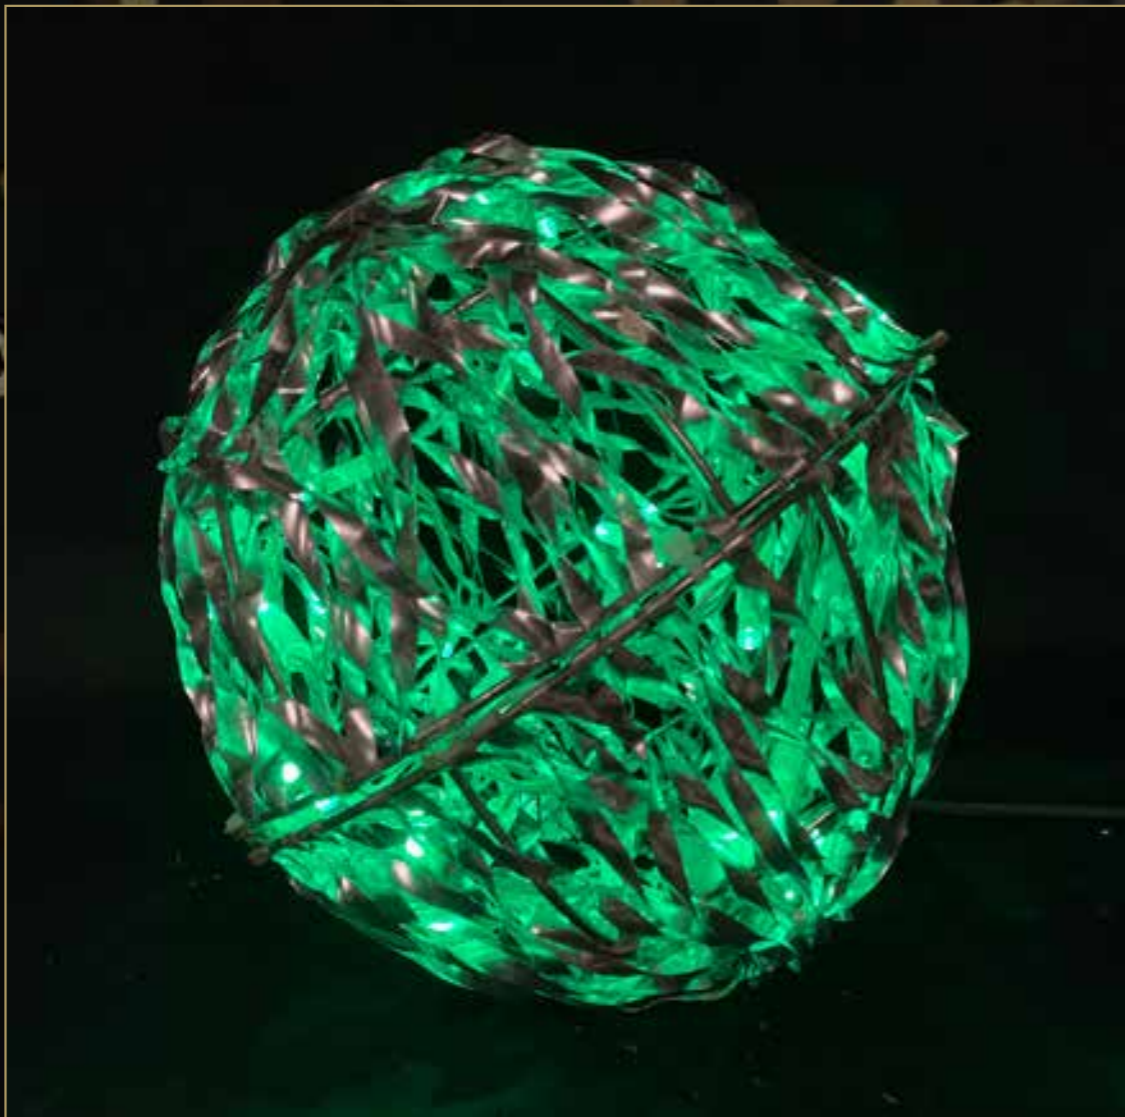

GREEN ORBITAL

1235HS
Orbitals 30cm, 36V, 3D LED GREEN 029-073,
Aluminium si, 2.8W

Quantity Available 4

£19.95