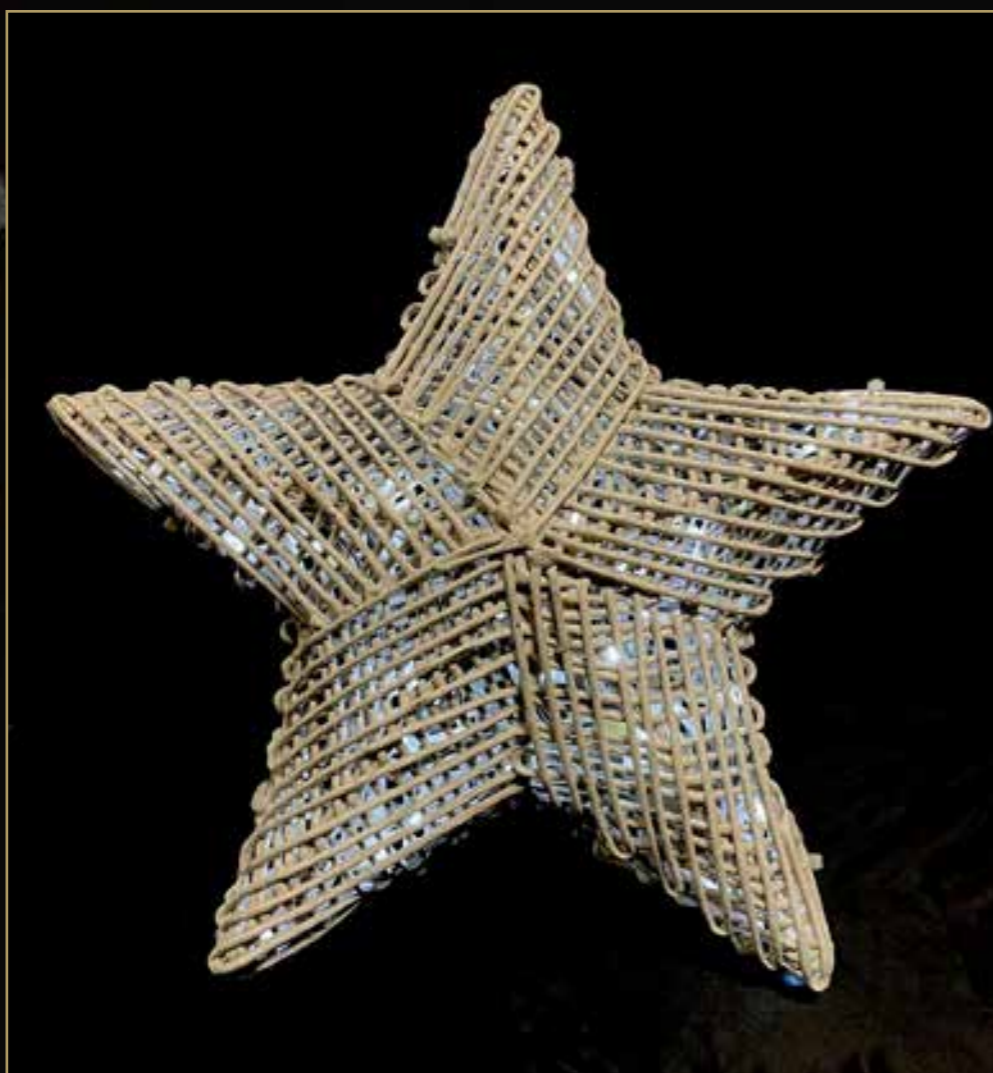

ORGANIC STAR

2ND-ORG/S60

Organic Star 60x60x20cm

White WH LED 230V

Quantity Available 1

£60