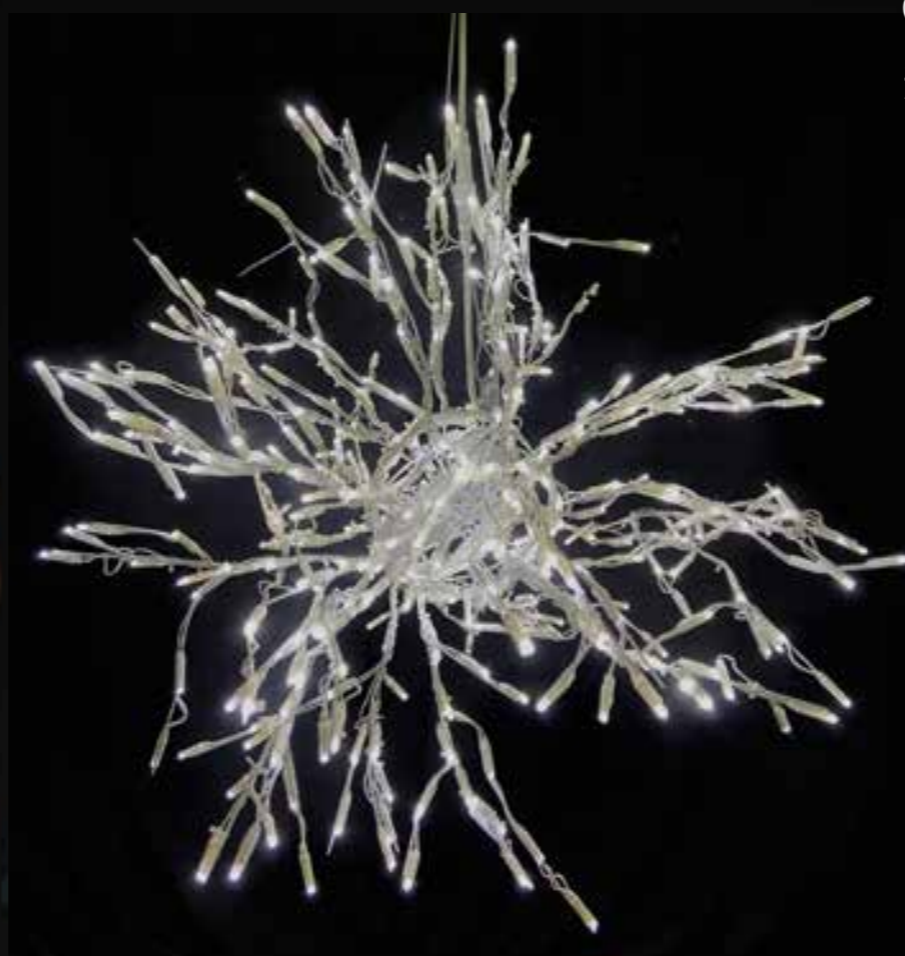

ANTARES

160-520HS

850mm 3D Antares white LED white Frame 26W 36V

Quantity Available 2

£75