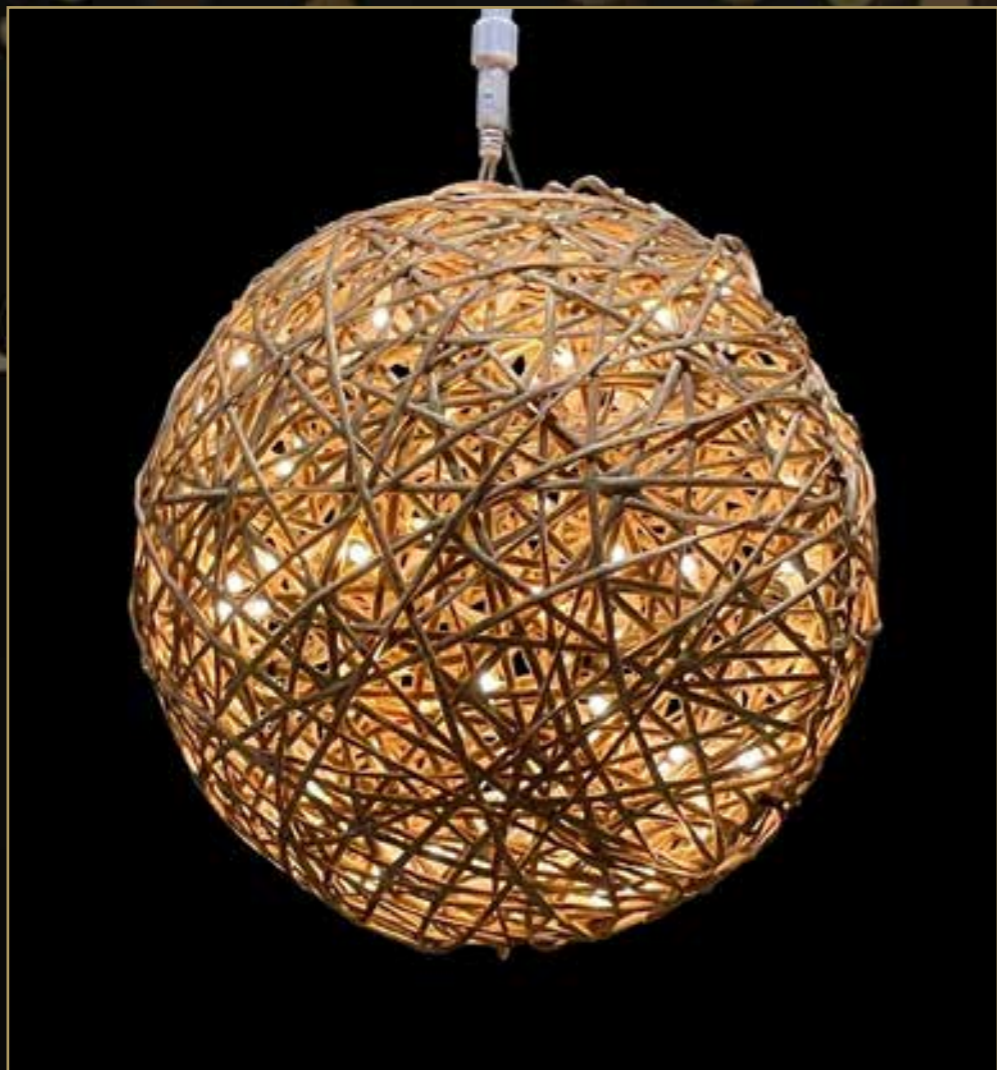

ORGANIC BALL

931-894HS

Gold Organic Ball 40cm

WA WH LED 230V Qty 11 £47.00

Quantity Available 11

£ 47.00