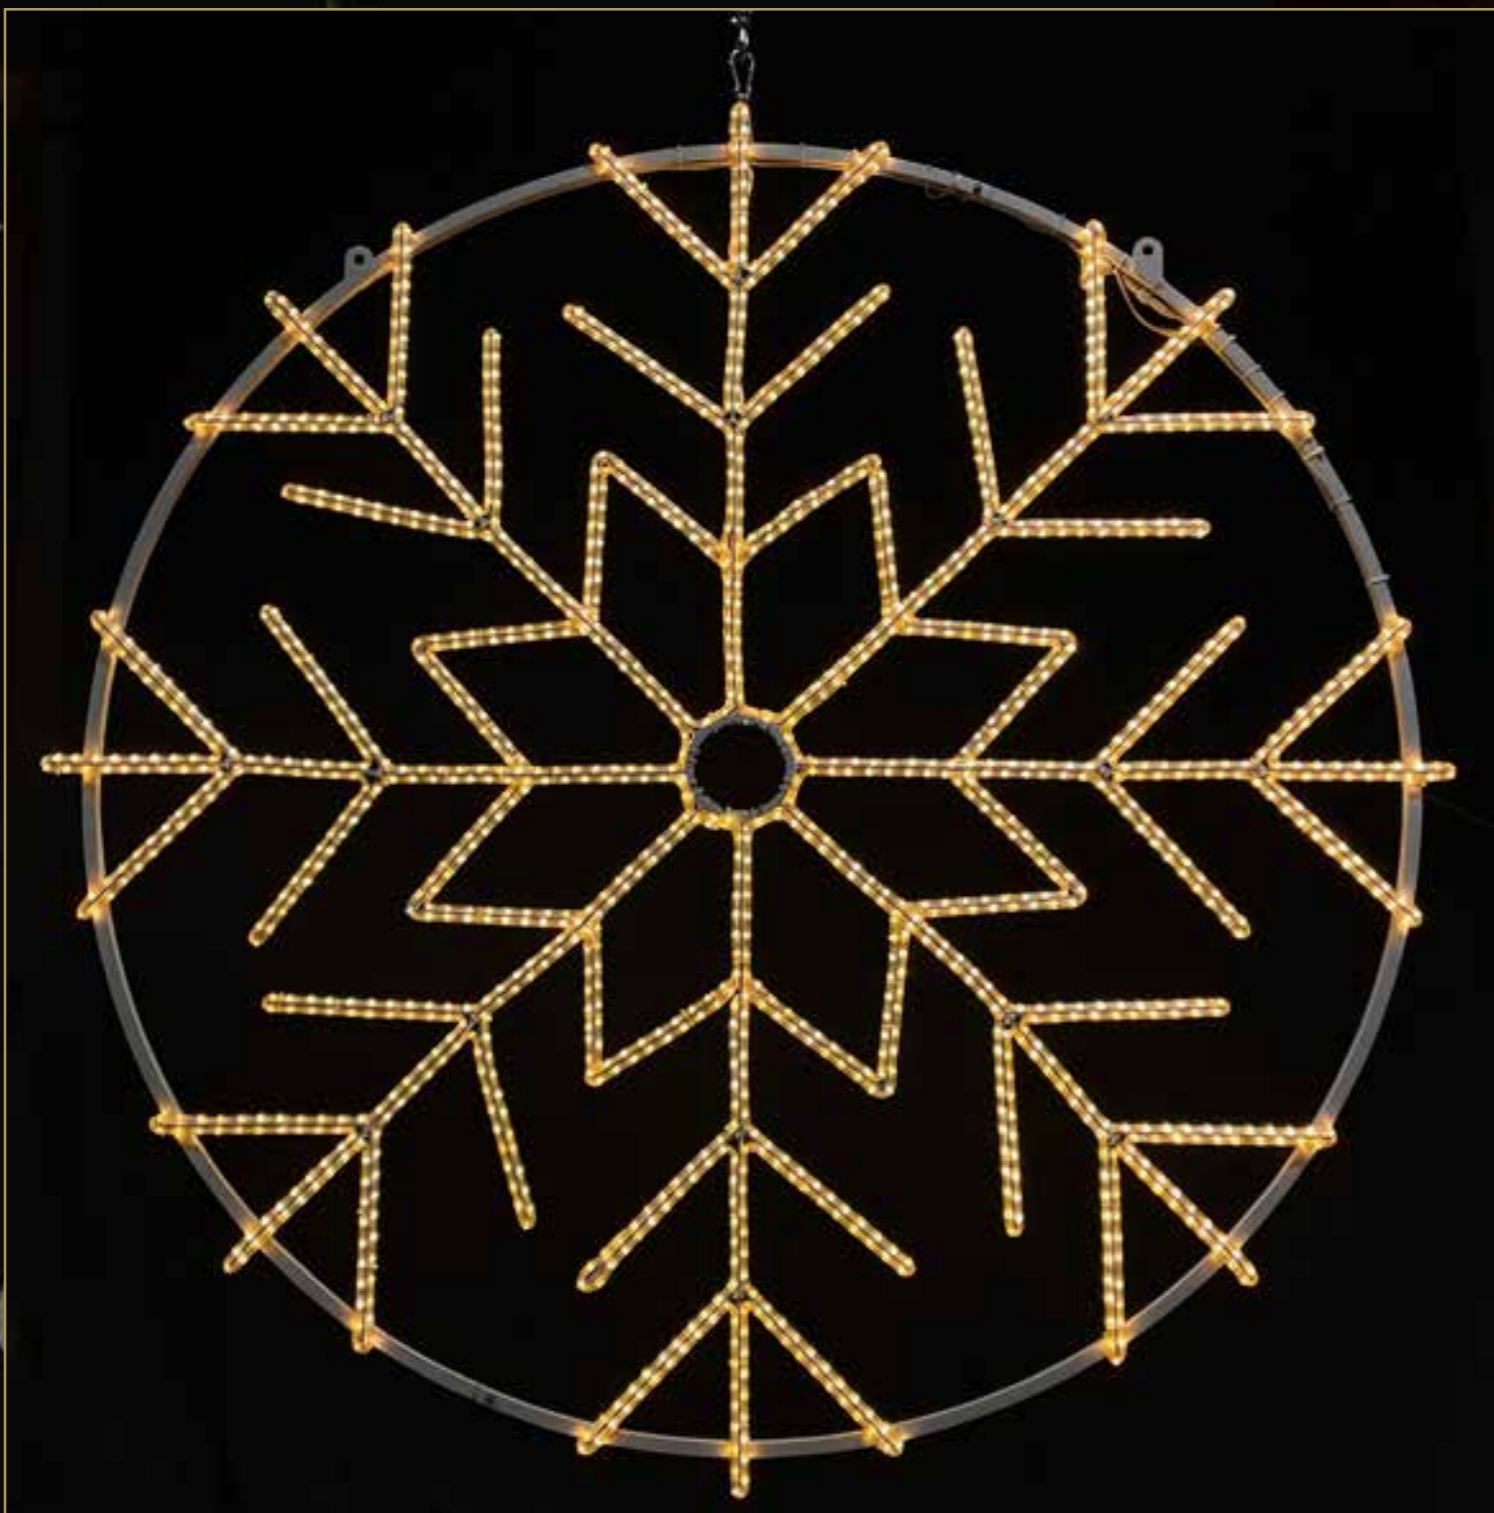

WINTER FLAKE

943-045HS3

Winter Flake 130x130cm Warm White LED
80W 230V

Quantity Available 1

£95

GIANT WINTER FLAKE

UK1314HS

240cm Winter Flake

WA WH LED 230V

Quantity Available 1

£ 175