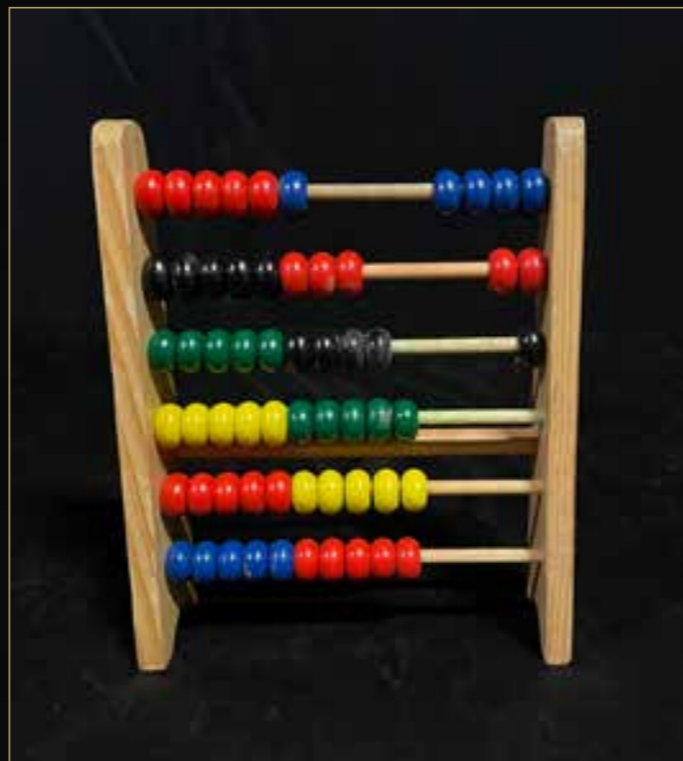

Indoor

Quantity Available: 387

£ 6.00

WOODEN ABACUS

2ND-PRO-ABACUS/30

Wooden Abacus 30cm

Quantity Available 1

£12.63

WOODEN ABACUS

2ND-PRO-ABACUS/19

Wooden Abacus 19cm

Quantity Available 1

£6.00

WOODEN CLOCK

2ND-PRO-CLOCK/21

Wooden Clock 21cm