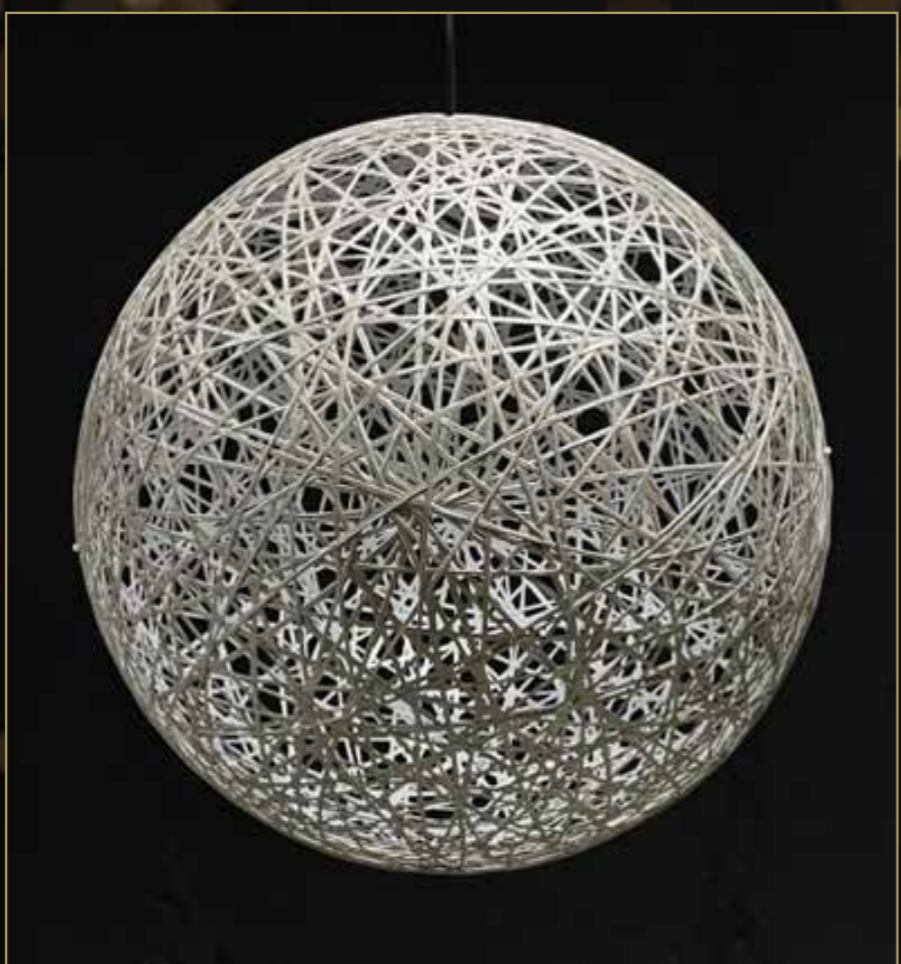

Quantity Available 1

£165

ORNATE BALUSTRADE

1313HS

Ornate Balustrade 2000x118x10cm

WH LED 230V

Quantity Available 1

£1,195