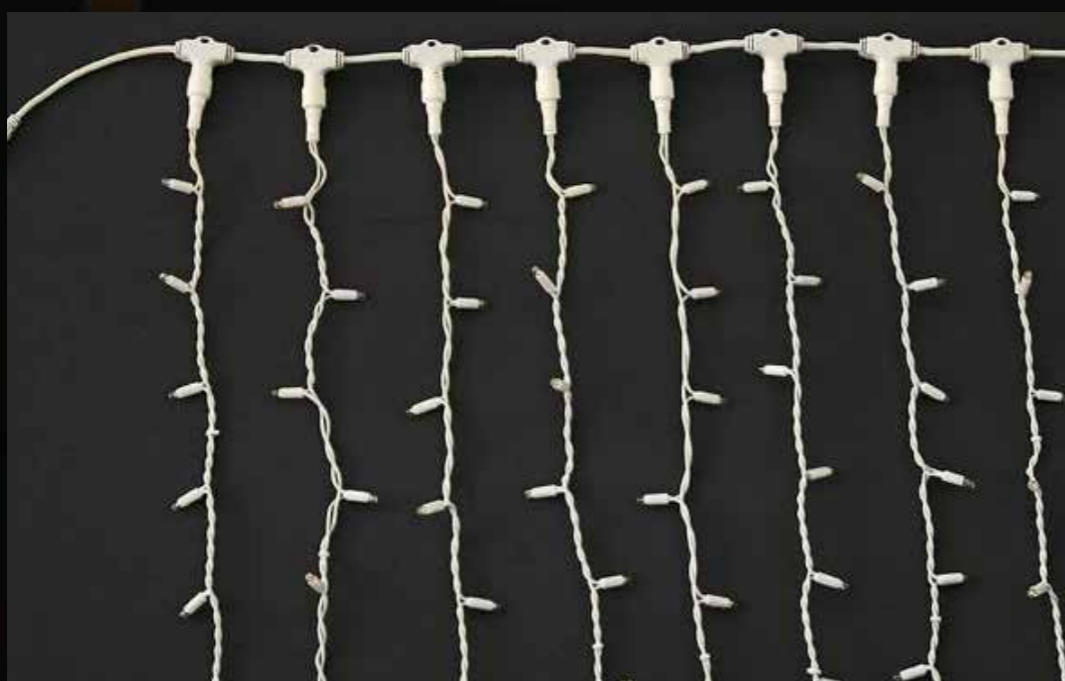

018-434HS - 520 LED white 80 flash LED wh 2m x 3m black cable

Quantity Available: 1

£54.95

DRAPE LITE

019-329HS - 300 LEDww, 2m x 1,5m white cable, 230V, 35W

Quantity Available: 1

£53.95

DRAPE LITE