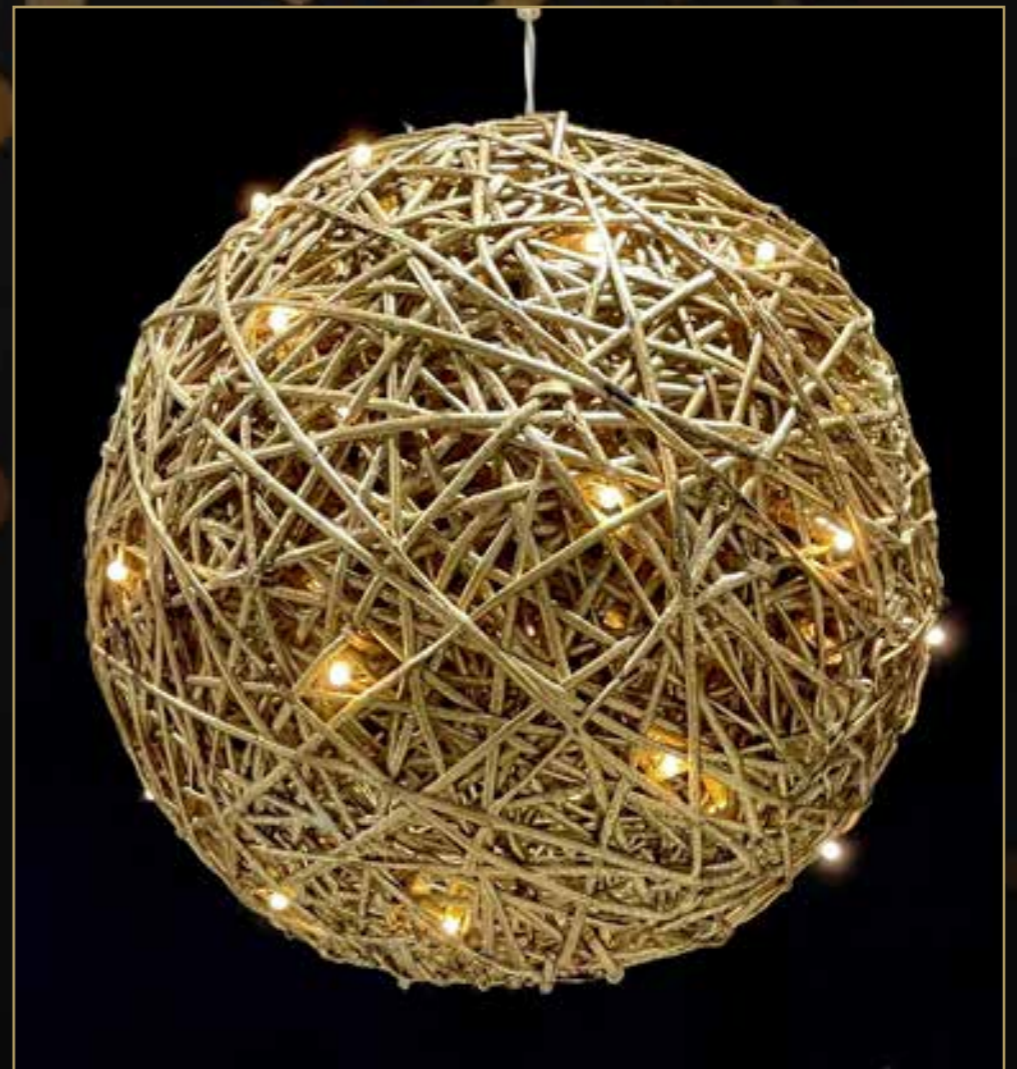

ORGANIC BALL GOLD

2ND-ORG/B40
40cm Organic Ball Gold WA WH LED 36v
Quantity Available 1

£ 31.00