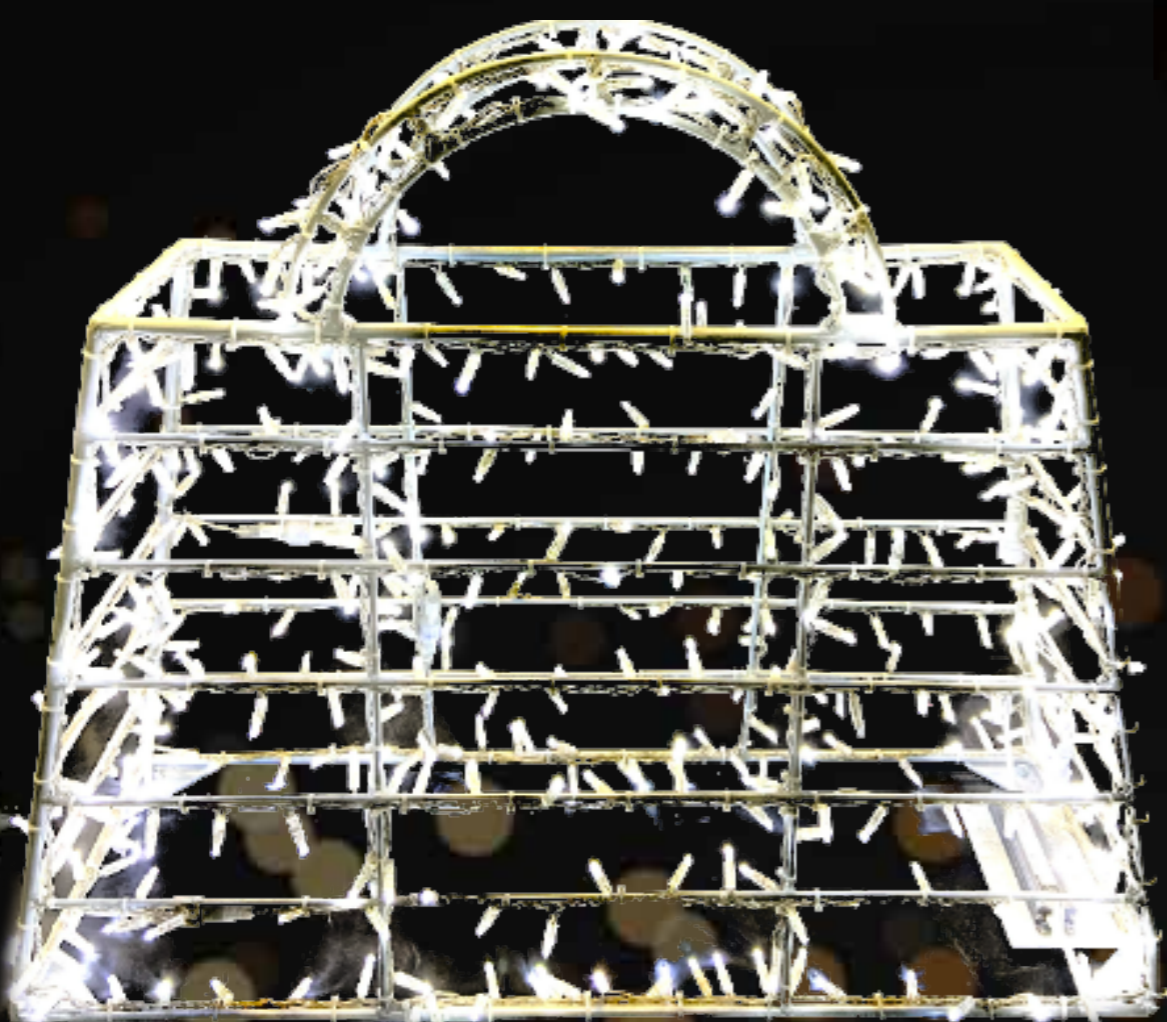

3D MEDIUM HANDBAG

UK1330HS
95cm (W) x 80cm (H) x 32cm (D)
WH LED RAL 9006
36v Includes Transformer(014-144)
Indoor

Quantity Available: 2

£245