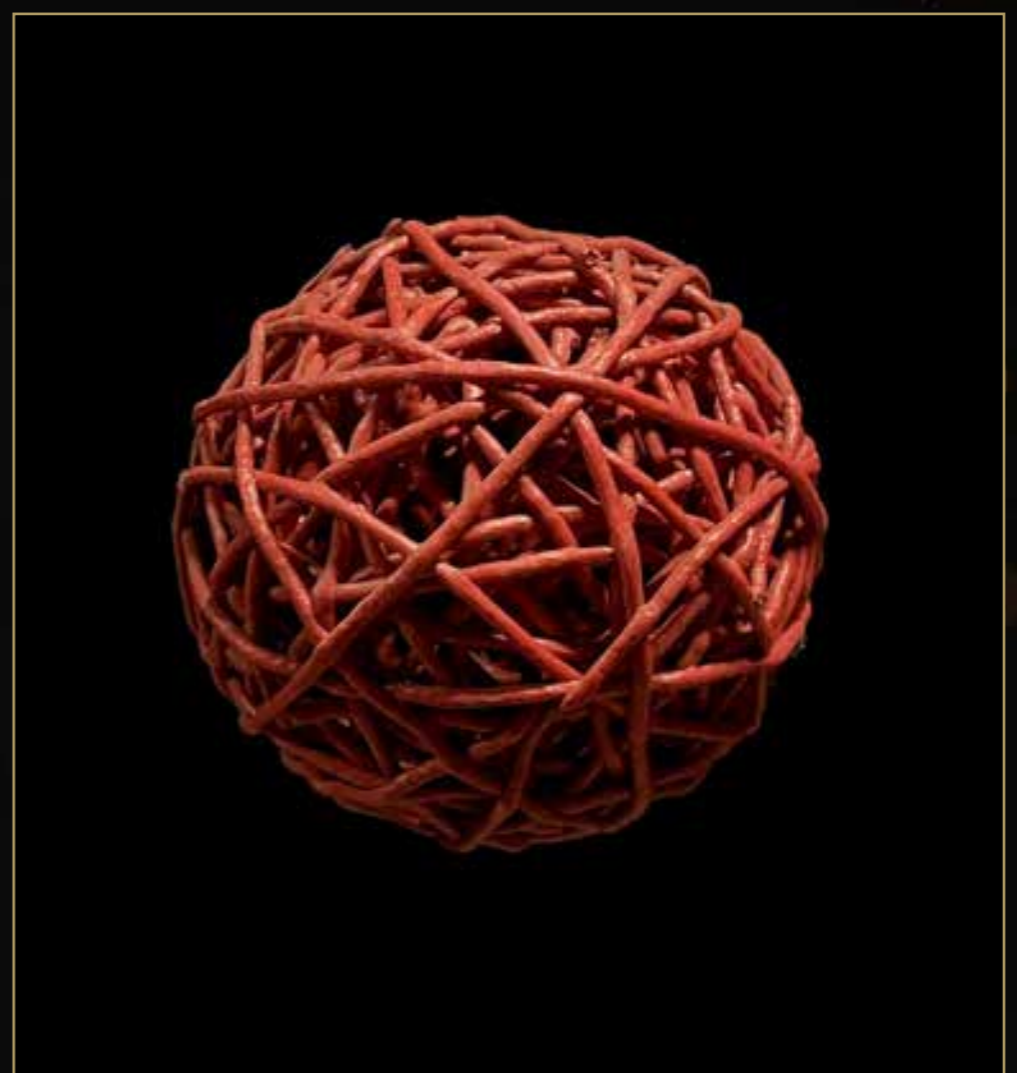

ORGANIC BALL RED

938-036HS
3D Organic Ball Red 10cm
Quantity Available 2

£ 5.00