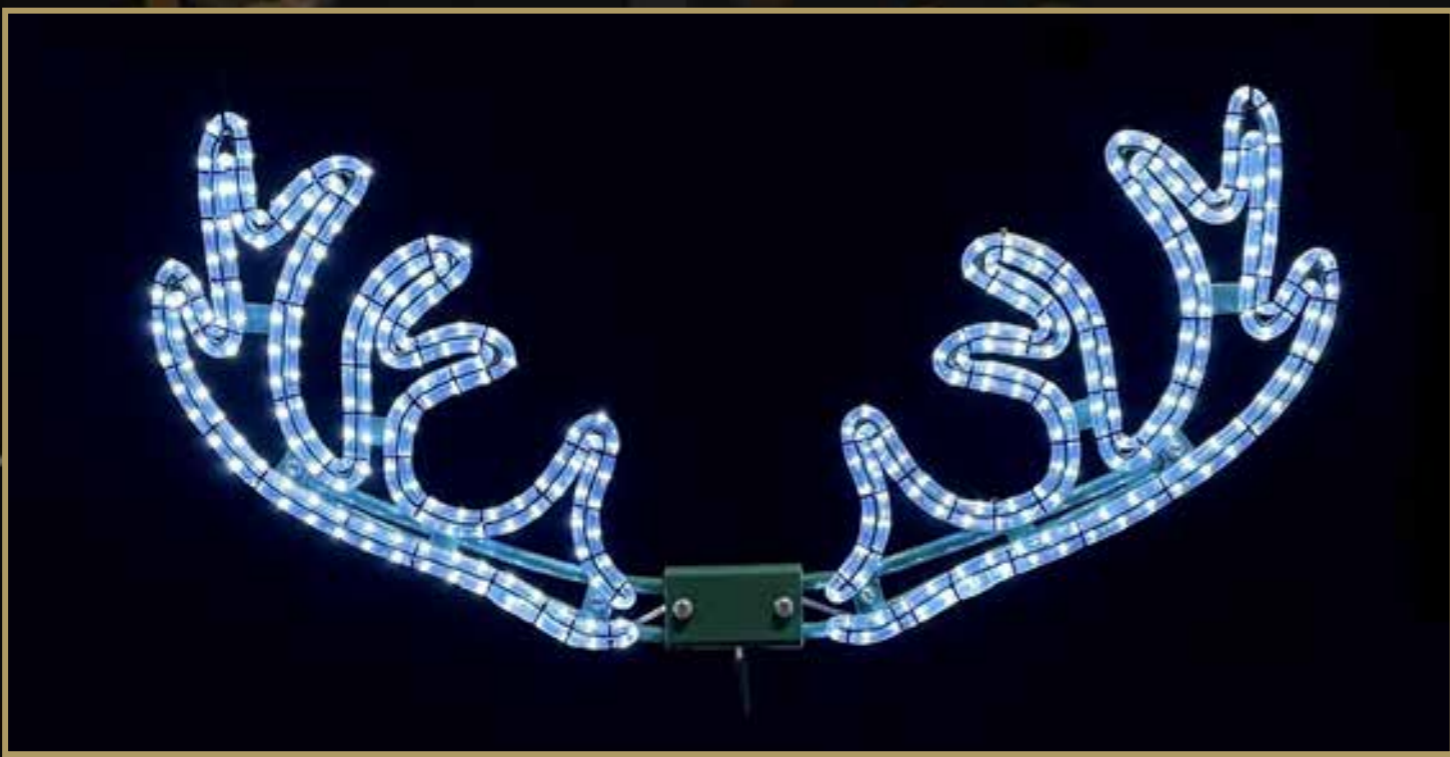

DEER ANTLERS

600-525HS

Deer Antlers Junior 126x54cm

w/Mounting Bracket RAL6028

WH LED 36V

Quantity Available 1

£275.00