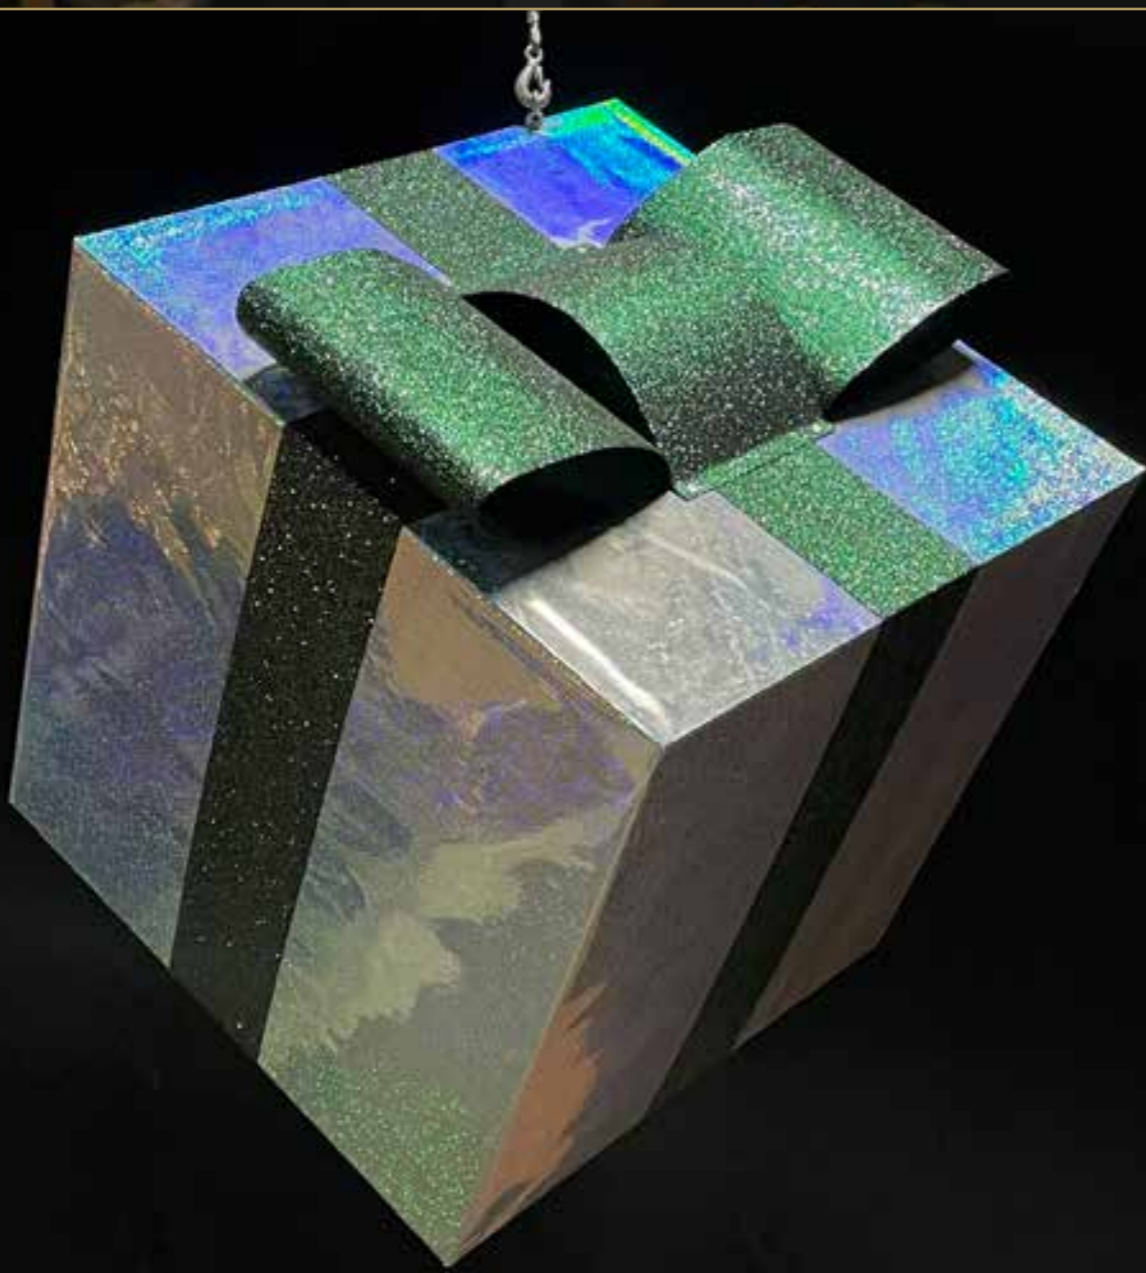

£10.00

SILVER HOLOGRAPHIC PRESENT

2ND-PRES/100-3
100x100x100cm with Bow

Quantity Available 13

£295

CONFETTI HOLOGRAPHIC PRESENT

2ND-PRES/75
75cm Poly Present - H8020 and Sea Foam
Ultra Metallic UM4160B

Quantity Available 9