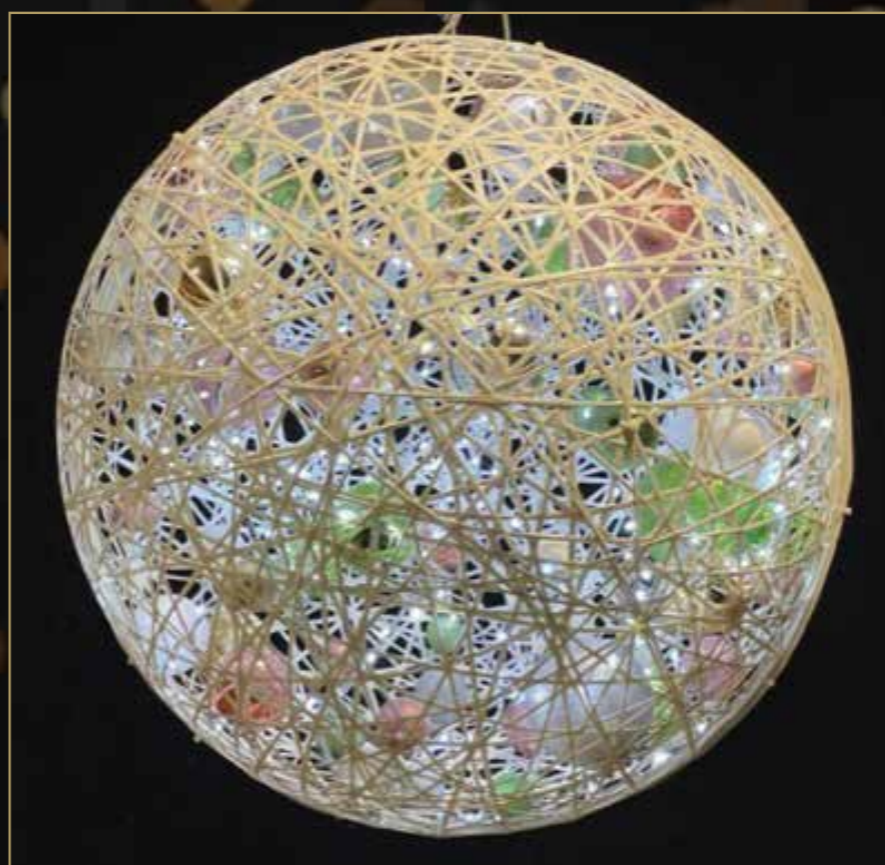

WHITE MASSON

2ND-MAS-100/WH

100cm White Masson WH LED w/WH FL

24V Includes Transformer

Quantity Available 1

£95