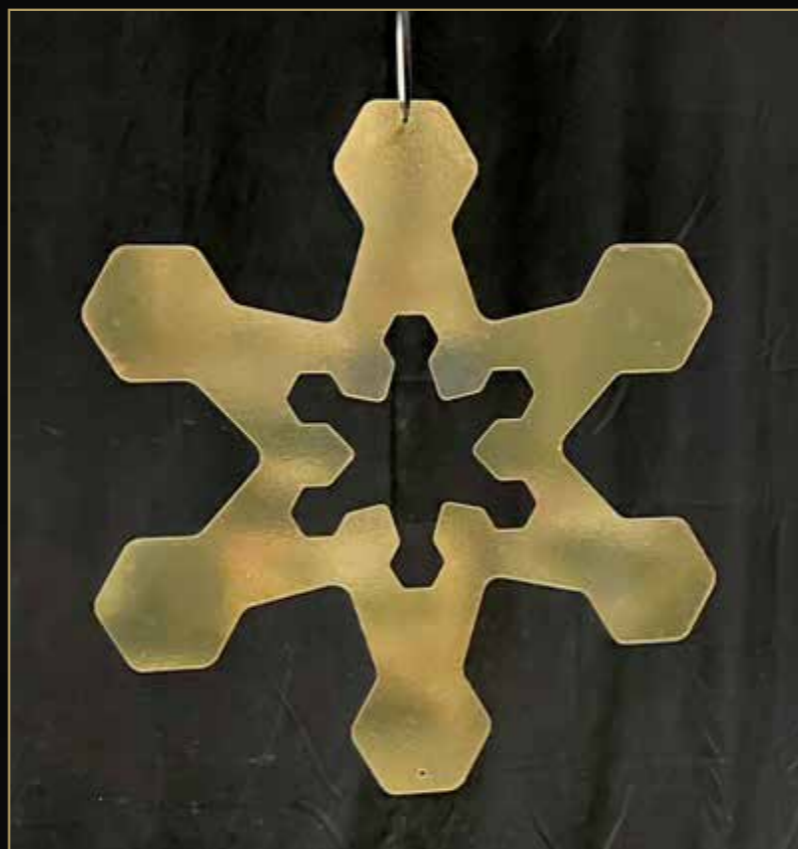

MAG0077HS
2D Gold Mirror Hexagon
(solid)
57cm

Quantity Available: 10
£11.52

HEXAGON SNOWFLAKE

MAG0060HS
Hexagon Snowflake 120cm
(017-074) 230V
Quantity Available 17

£60

HEXAGON SNOWFLAKE

MAG0060HS2
Hexagon Snowflake 120cm
(017-042) 230V
Quantity Available 1

£60

GOLD MIRROR SNOWFLAKE

MAG0020HS 2D
Gold Mirror Snowflake, 70cm
Quantity Available 3

£10.25

GOLD MIRROR SNOWFLAKE

MAG0078HS 2D
Gold Mirror Snowflake with
cut-out Snowflake 55cm

Quantity Available 1

£10.25