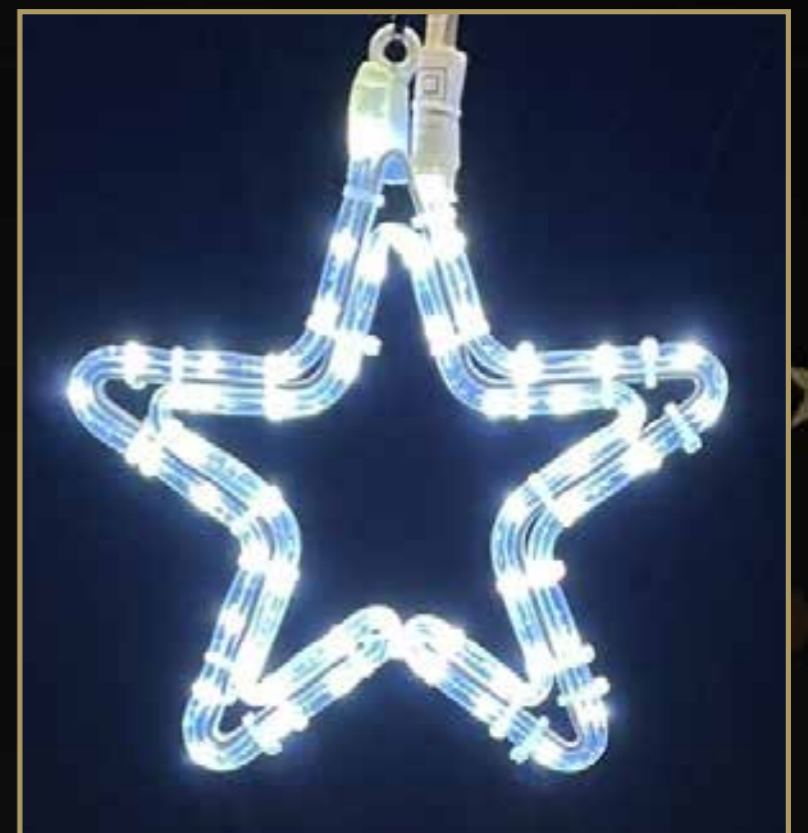

PENTOR STAR

160-062HS
30 x 30cm
2D LEDwh, 2,5W, T-1

Quantity Available: 1

£ 30.00